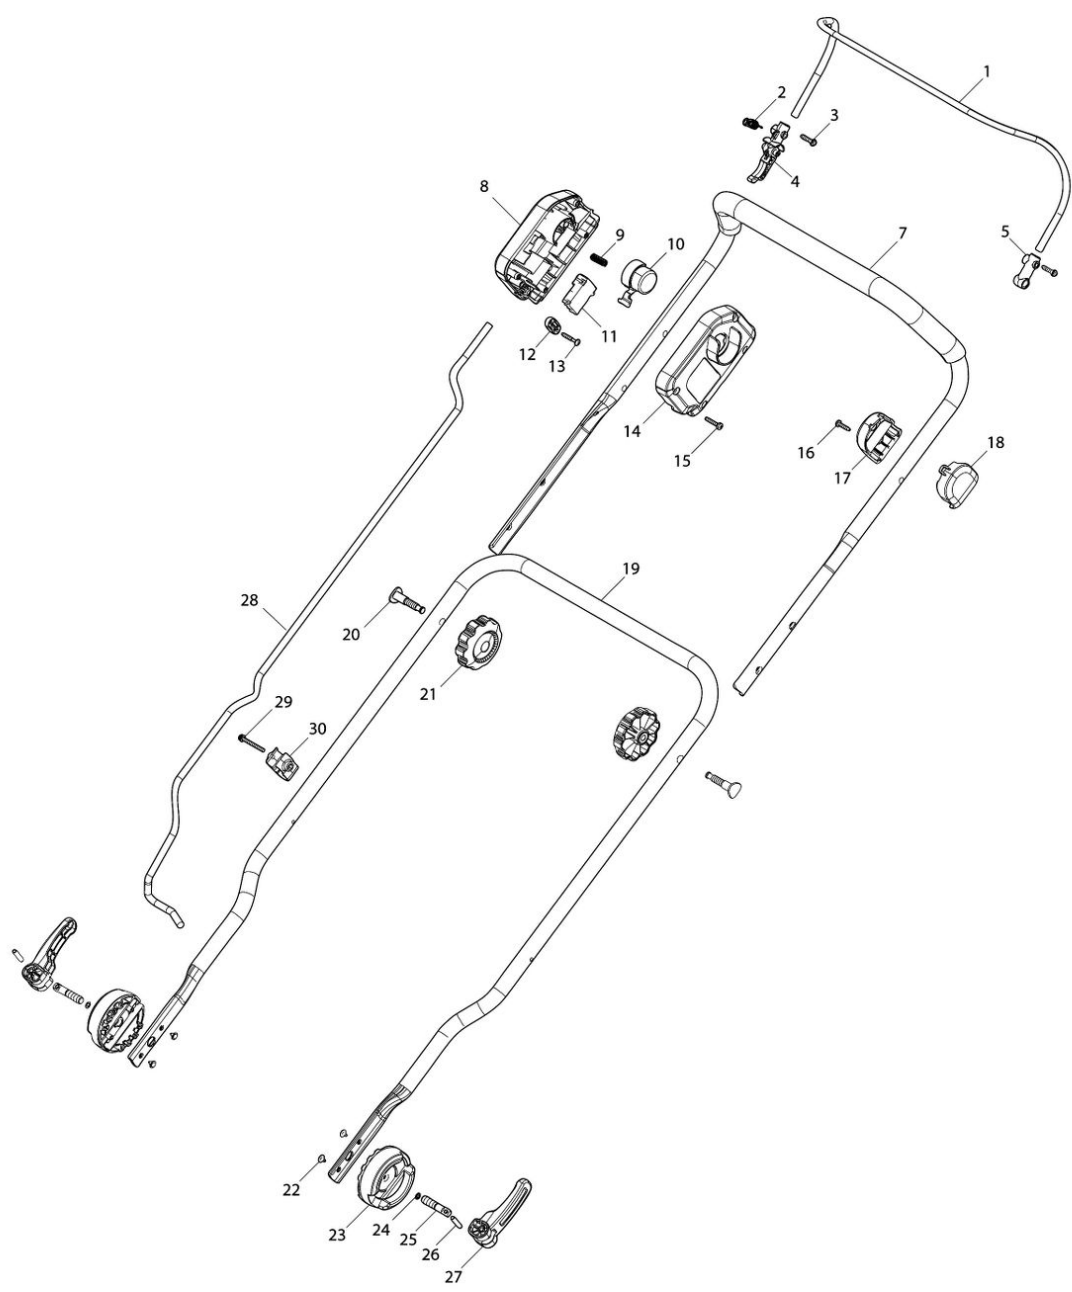

Model No.LM003G 380MM CORDLESS LAWN MOWER

Model No.LM003G 380MM CORDLESS LAWN MOWER

Model No.LM003G 380MM CORDLESS LAWN MOWER

Model No.LM003G 380MM CORDLESS LAWN MOWER