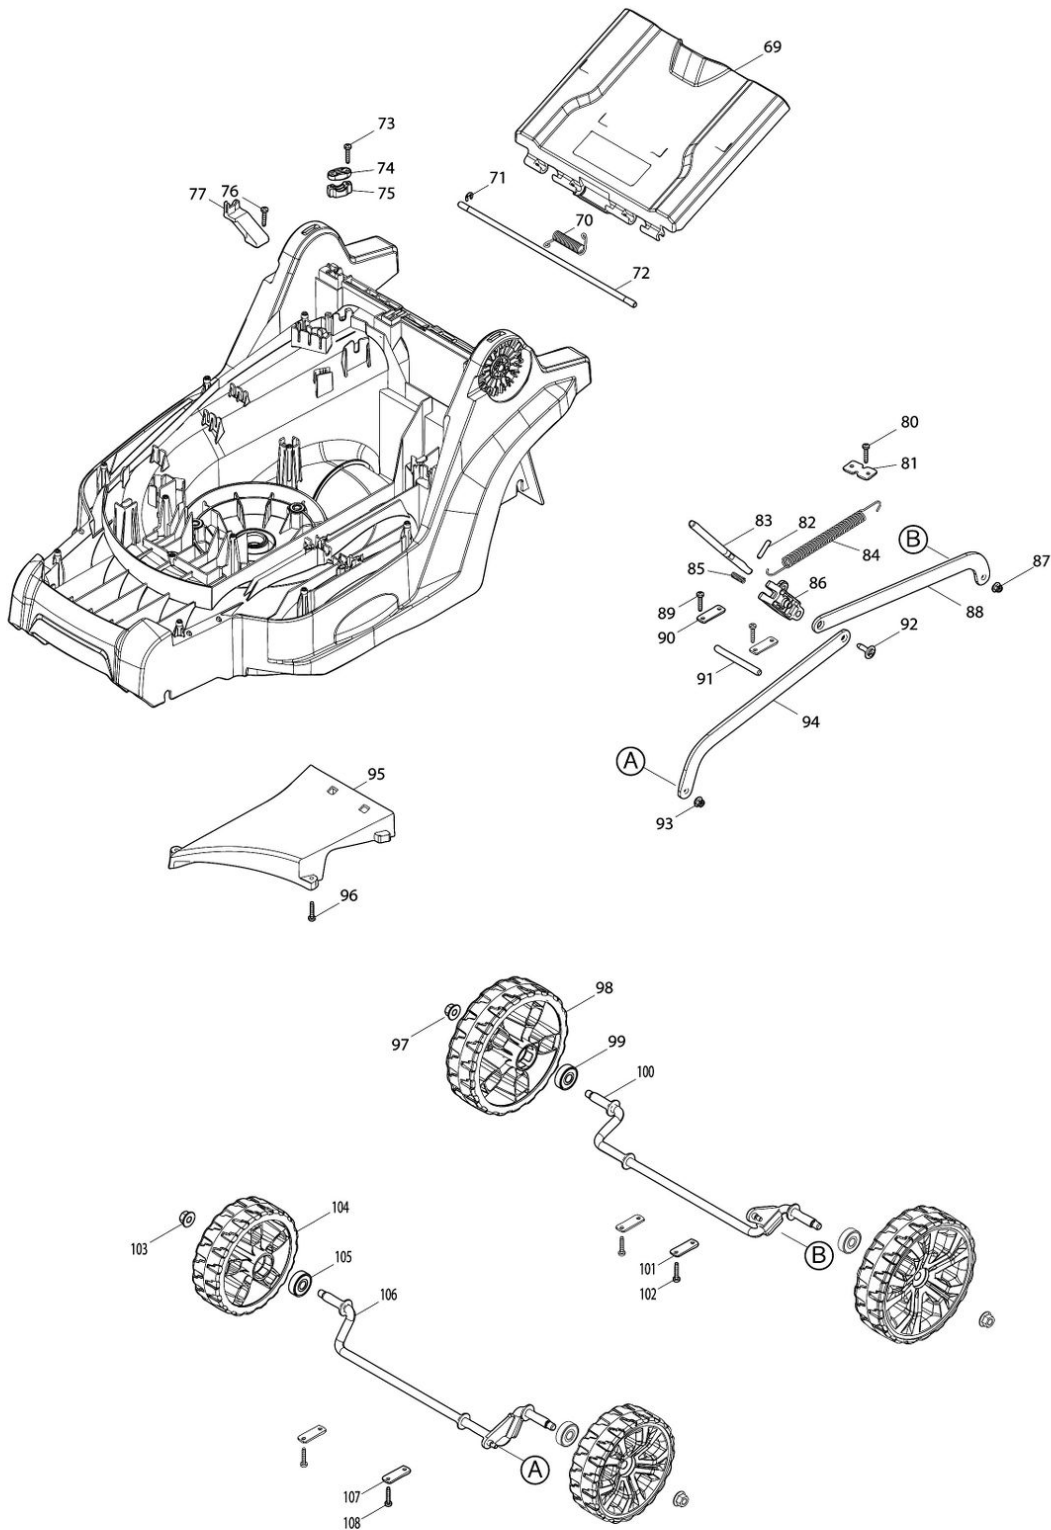

Model No.LM003G 380MM CORDLESS LAWN MOWER

Model No.LM003G 380MM CORDLESS LAWN MOWER

Model No.LM003G 380MM CORDLESS LAWN MOWER

Model No.LM003G 380MM CORDLESS LAWN MOWER