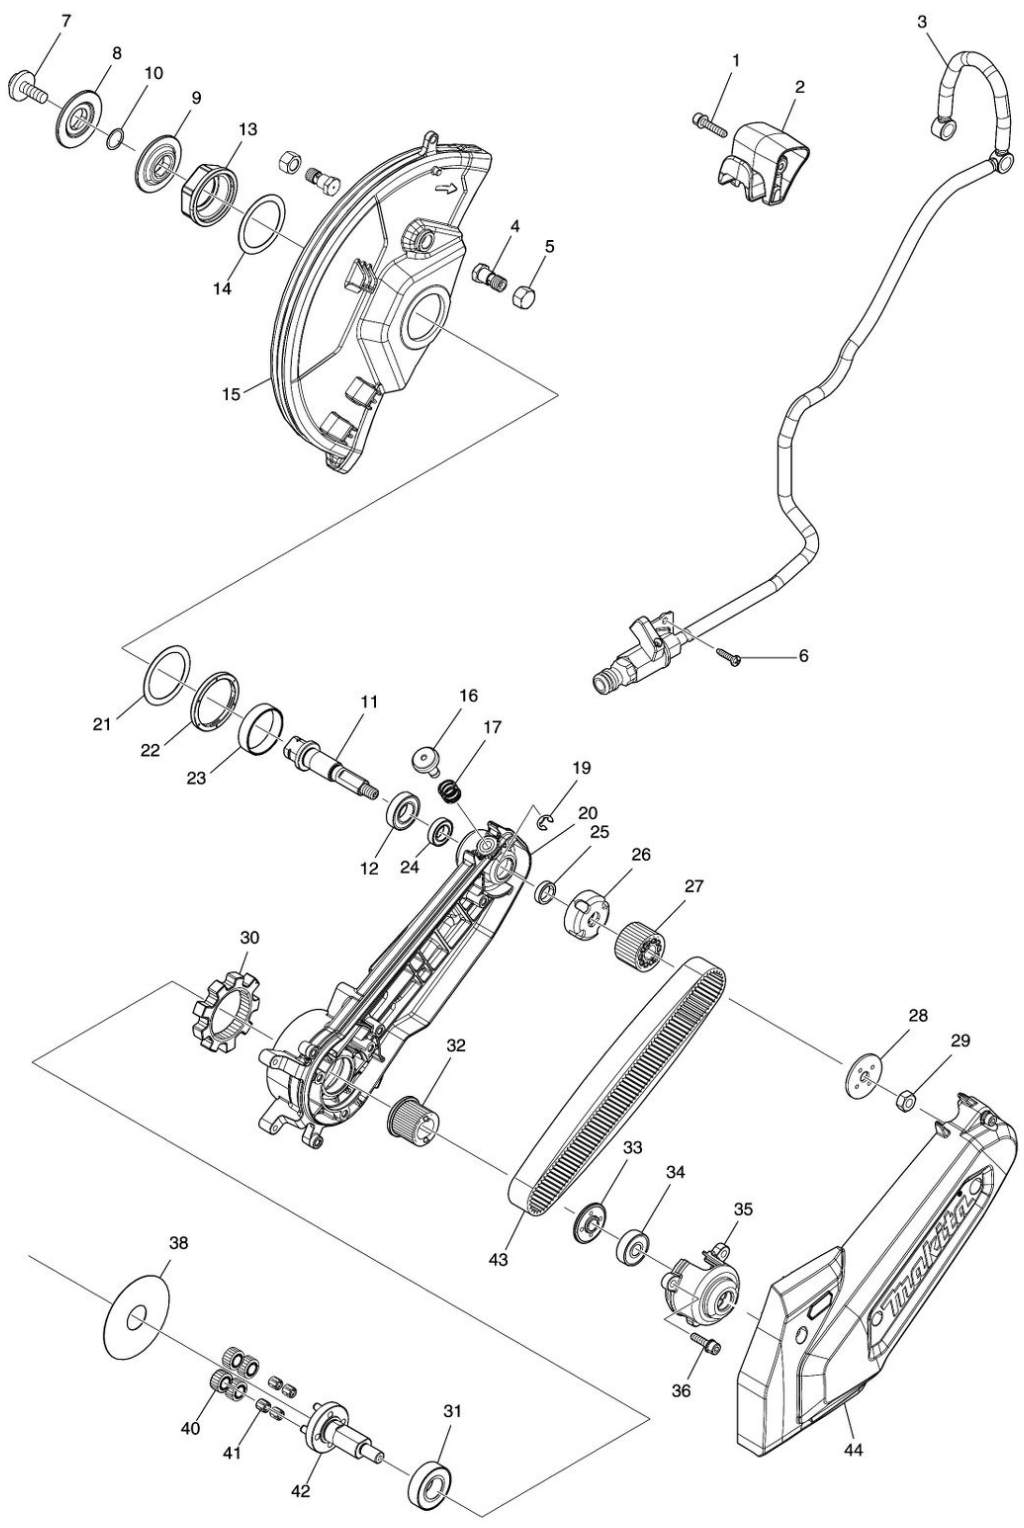

Model No.CE003G 230MM CORDLESS POWER CUTTER

Model No.CE003G 230MM CORDLESS POWER CUTTER