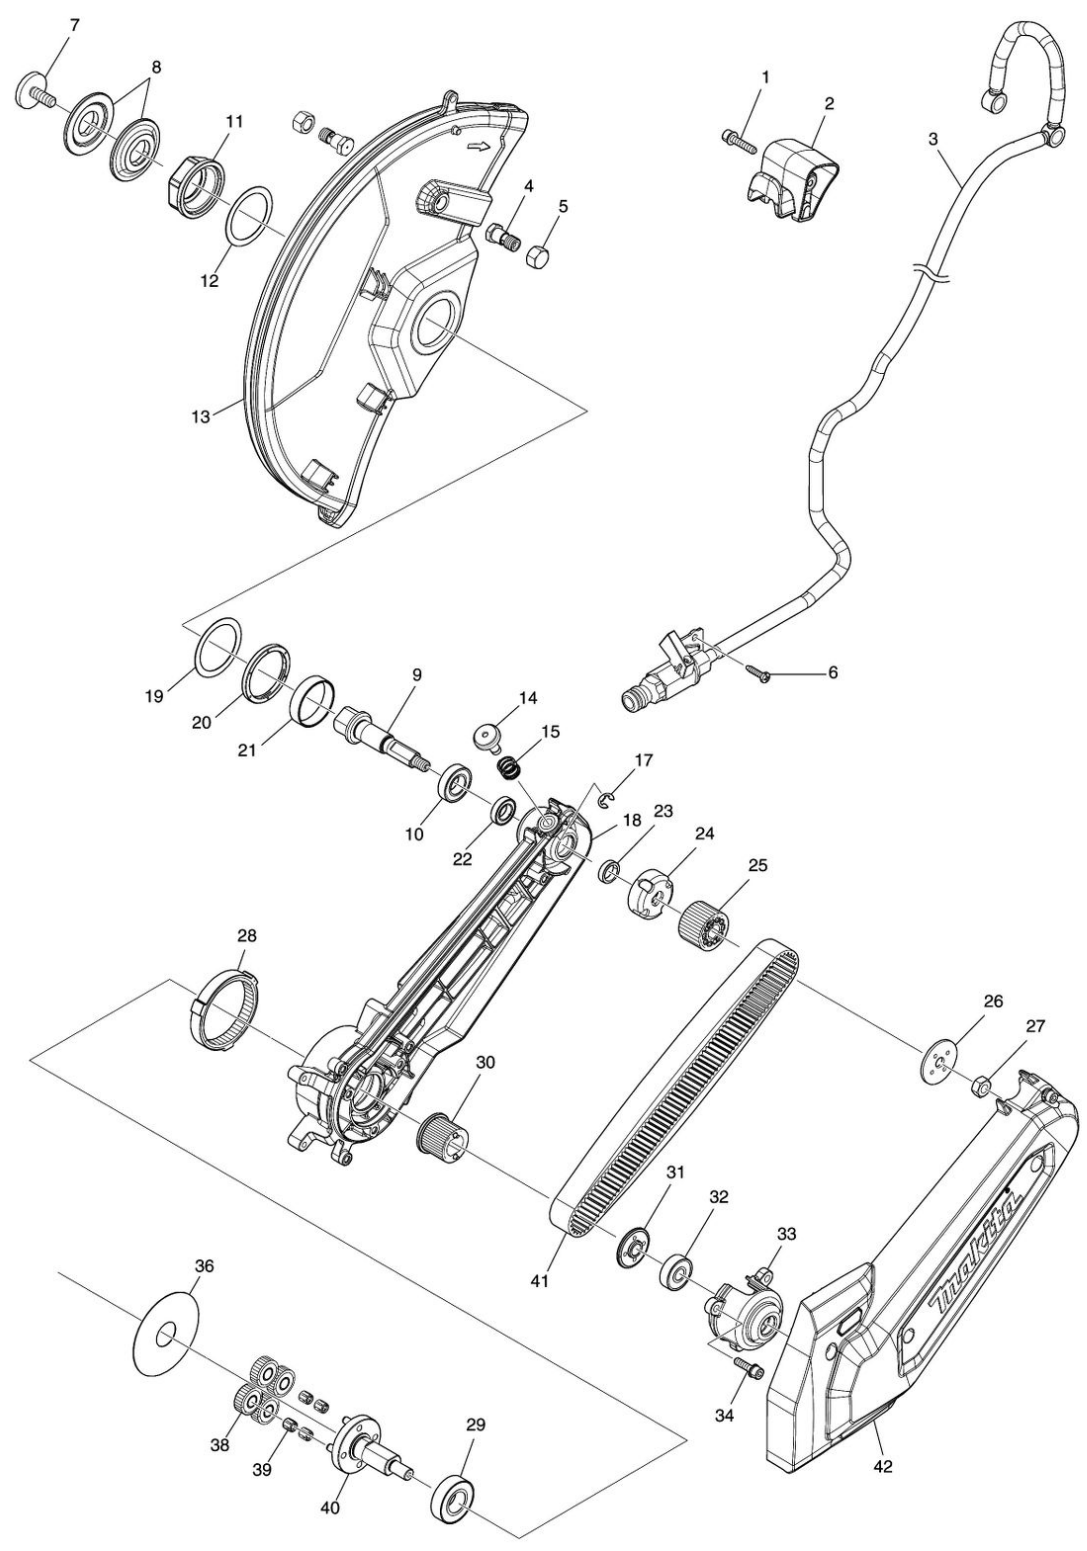

Model No.CE004G 305MM CORDLESS POWER CUTTER

Model No.CE004G 305MM CORDLESS POWER CUTTER