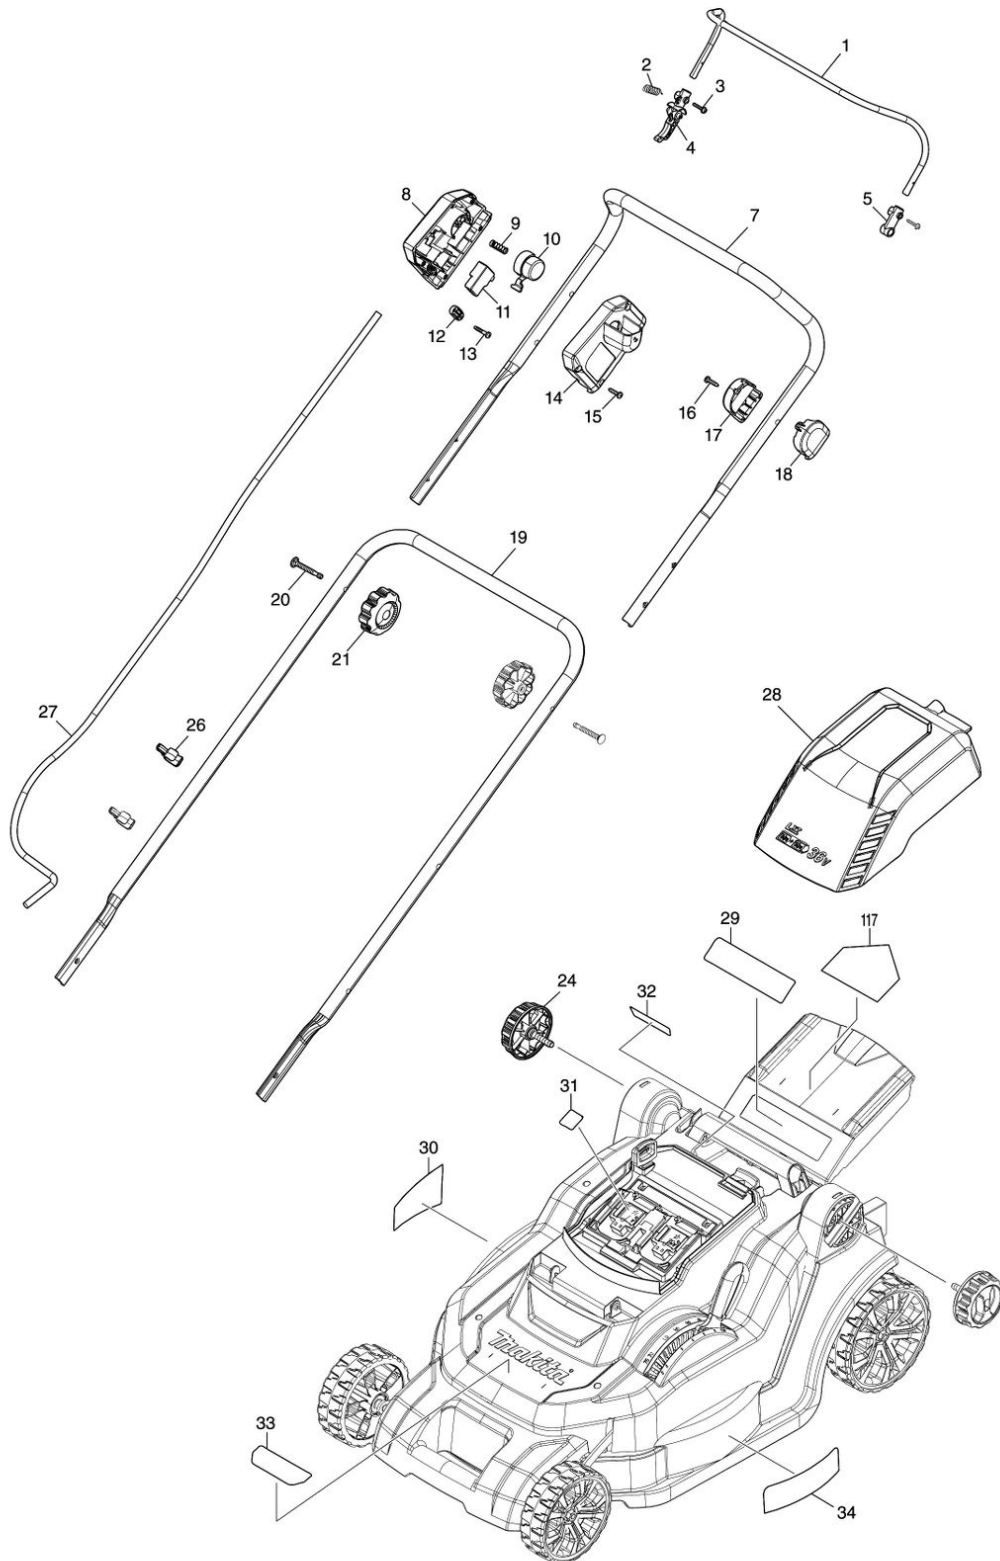

Partdrawing for DLM432Z - Duwboom

Model No.DLM432 430MM CORDLESS LAWN MOWER

Model No.DLM432 430MM CORDLESS LAWN MOWER

Model No.DLM432 430MM CORDLESS LAWN MOWER

Model No.DLM432 430MM CORDLESS LAWN MOWER