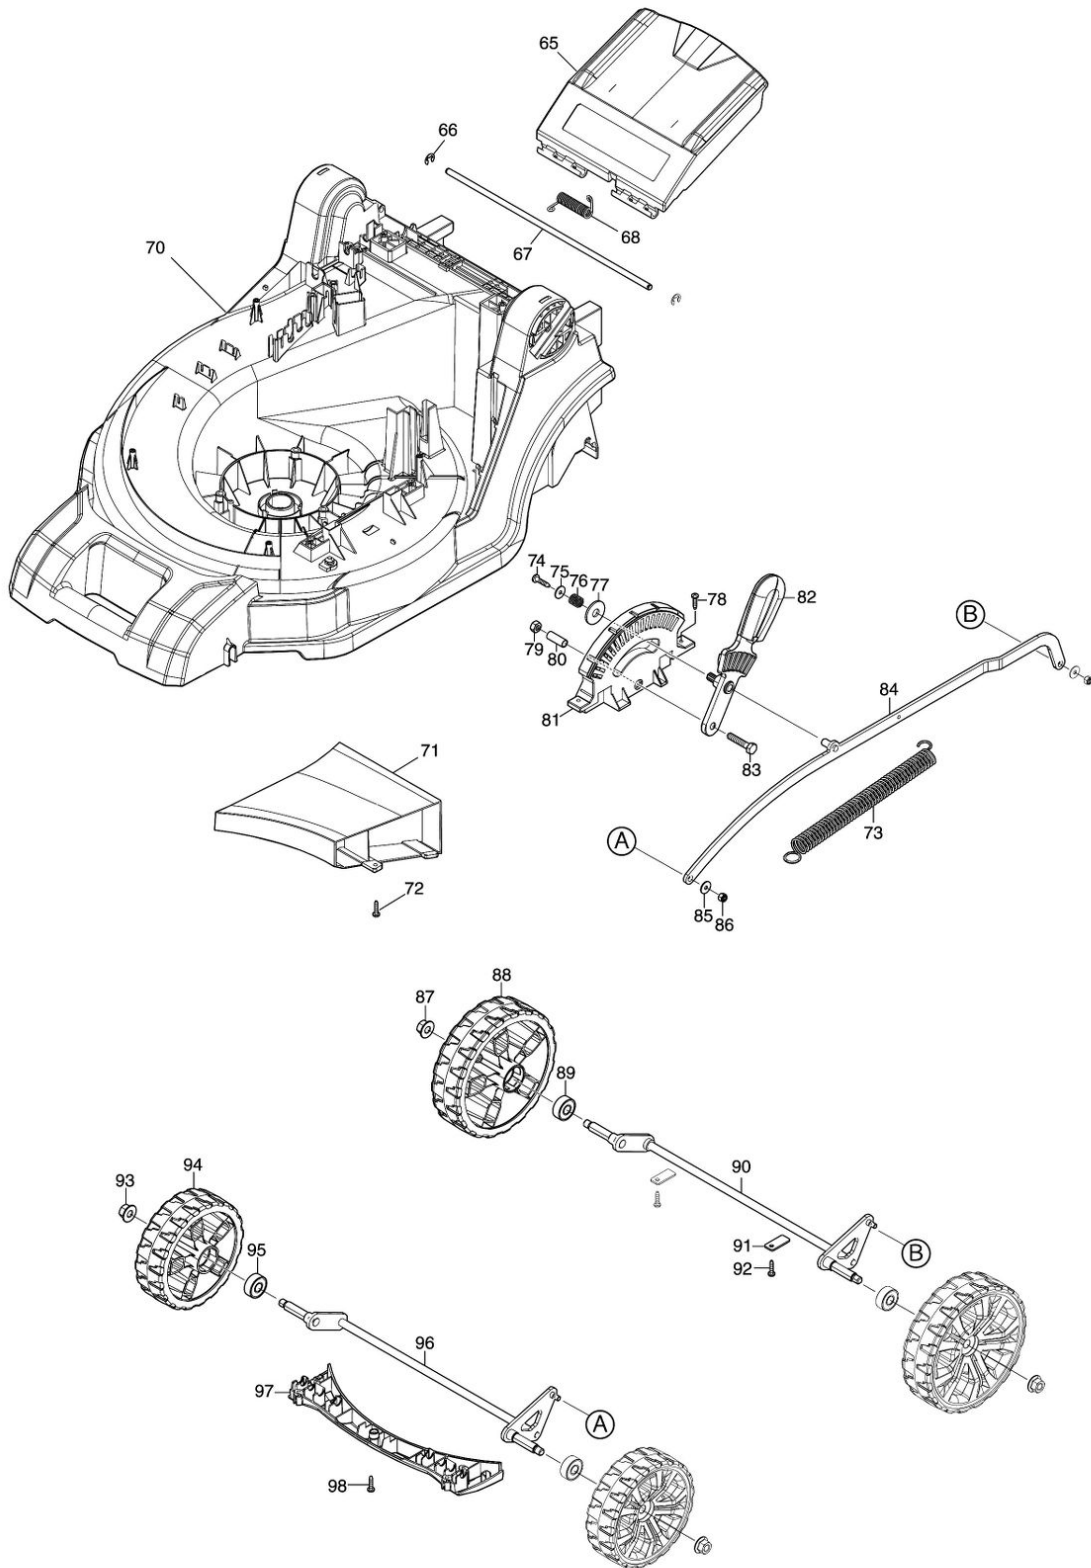

Partdrawing for DLM432Z - Duwboom

Model No.DLM432 430MM CORDLESS LAWN MOWER

Model No.DLM432 430MM CORDLESS LAWN MOWER

Model No.DLM432 430MM CORDLESS LAWN MOWER

Model No.DLM432 430MM CORDLESS LAWN MOWER