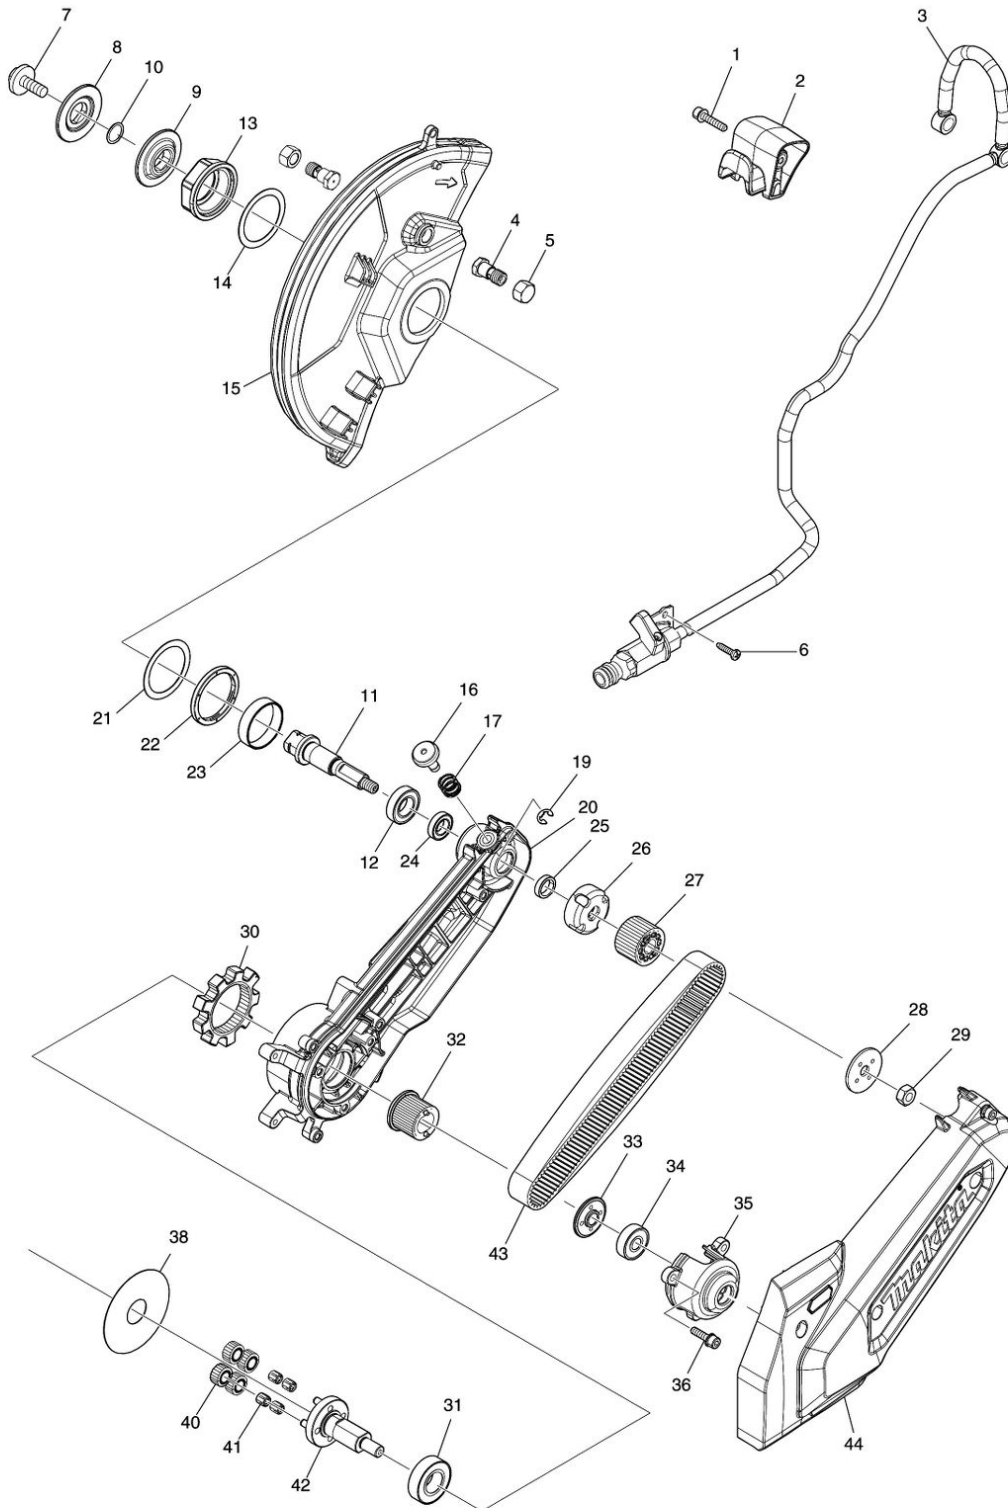

Model No.CE003G 230MM CORDLESS POWER CUTTER

Model No.CE003G 230MM CORDLESS POWER CUTTER