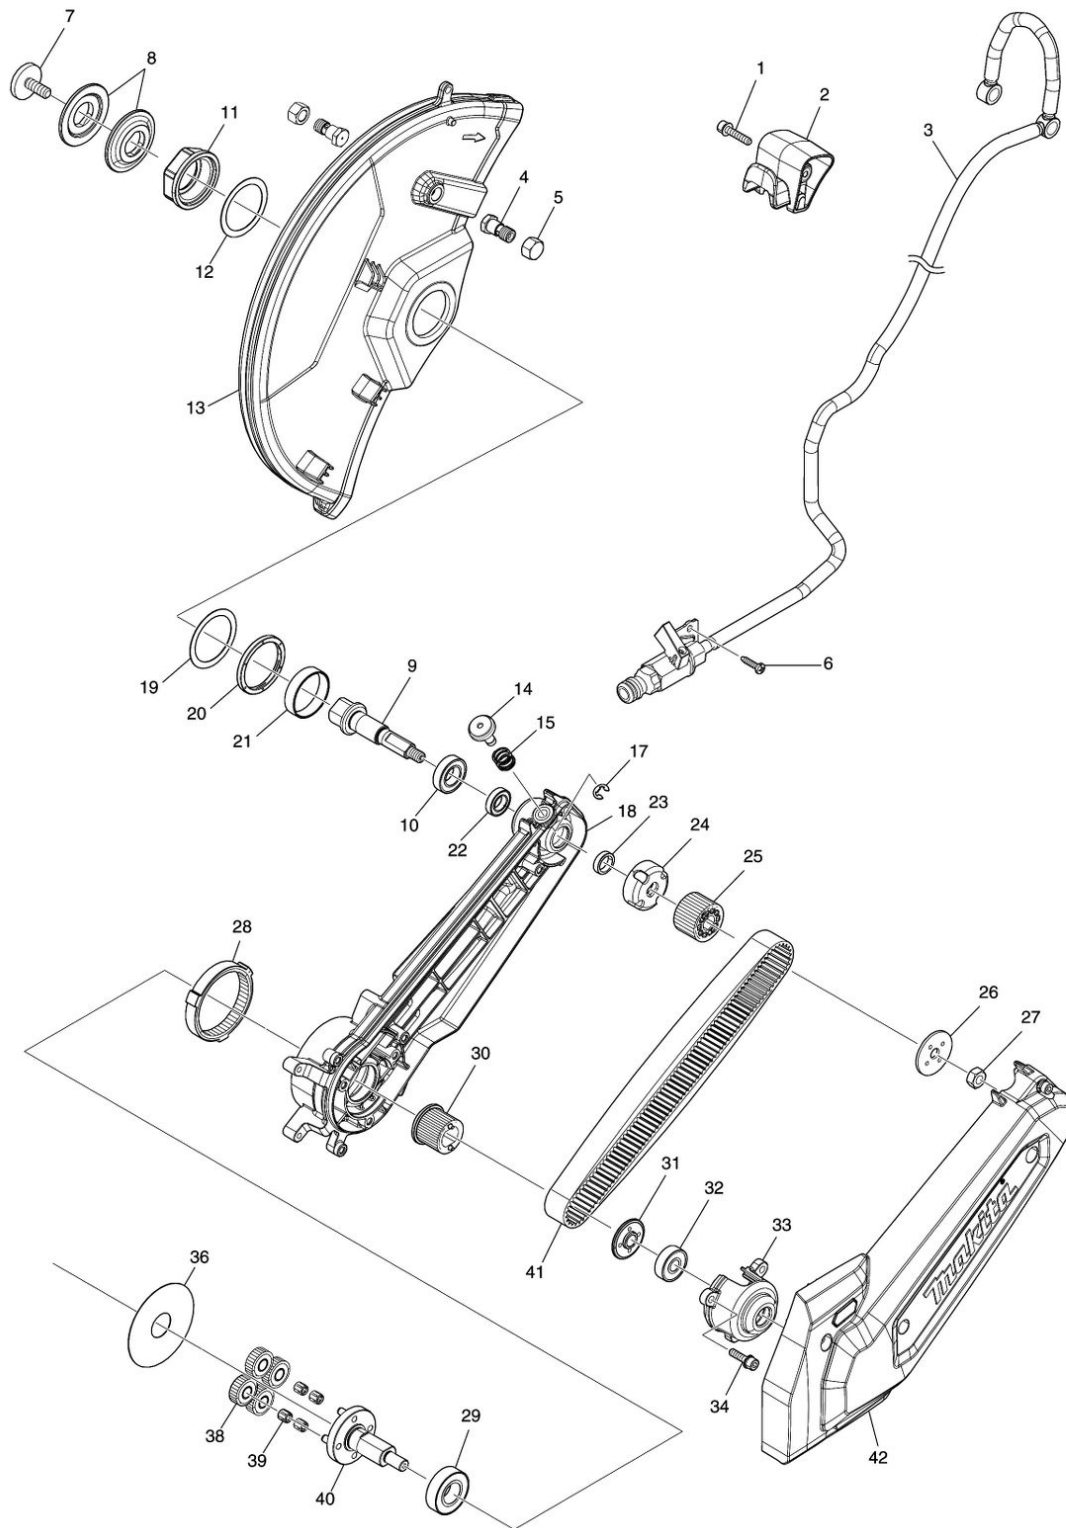

Model No.CE004G 305MM CORDLESS POWER CUTTER

Model No.CE004G 305MM CORDLESS POWER CUTTER