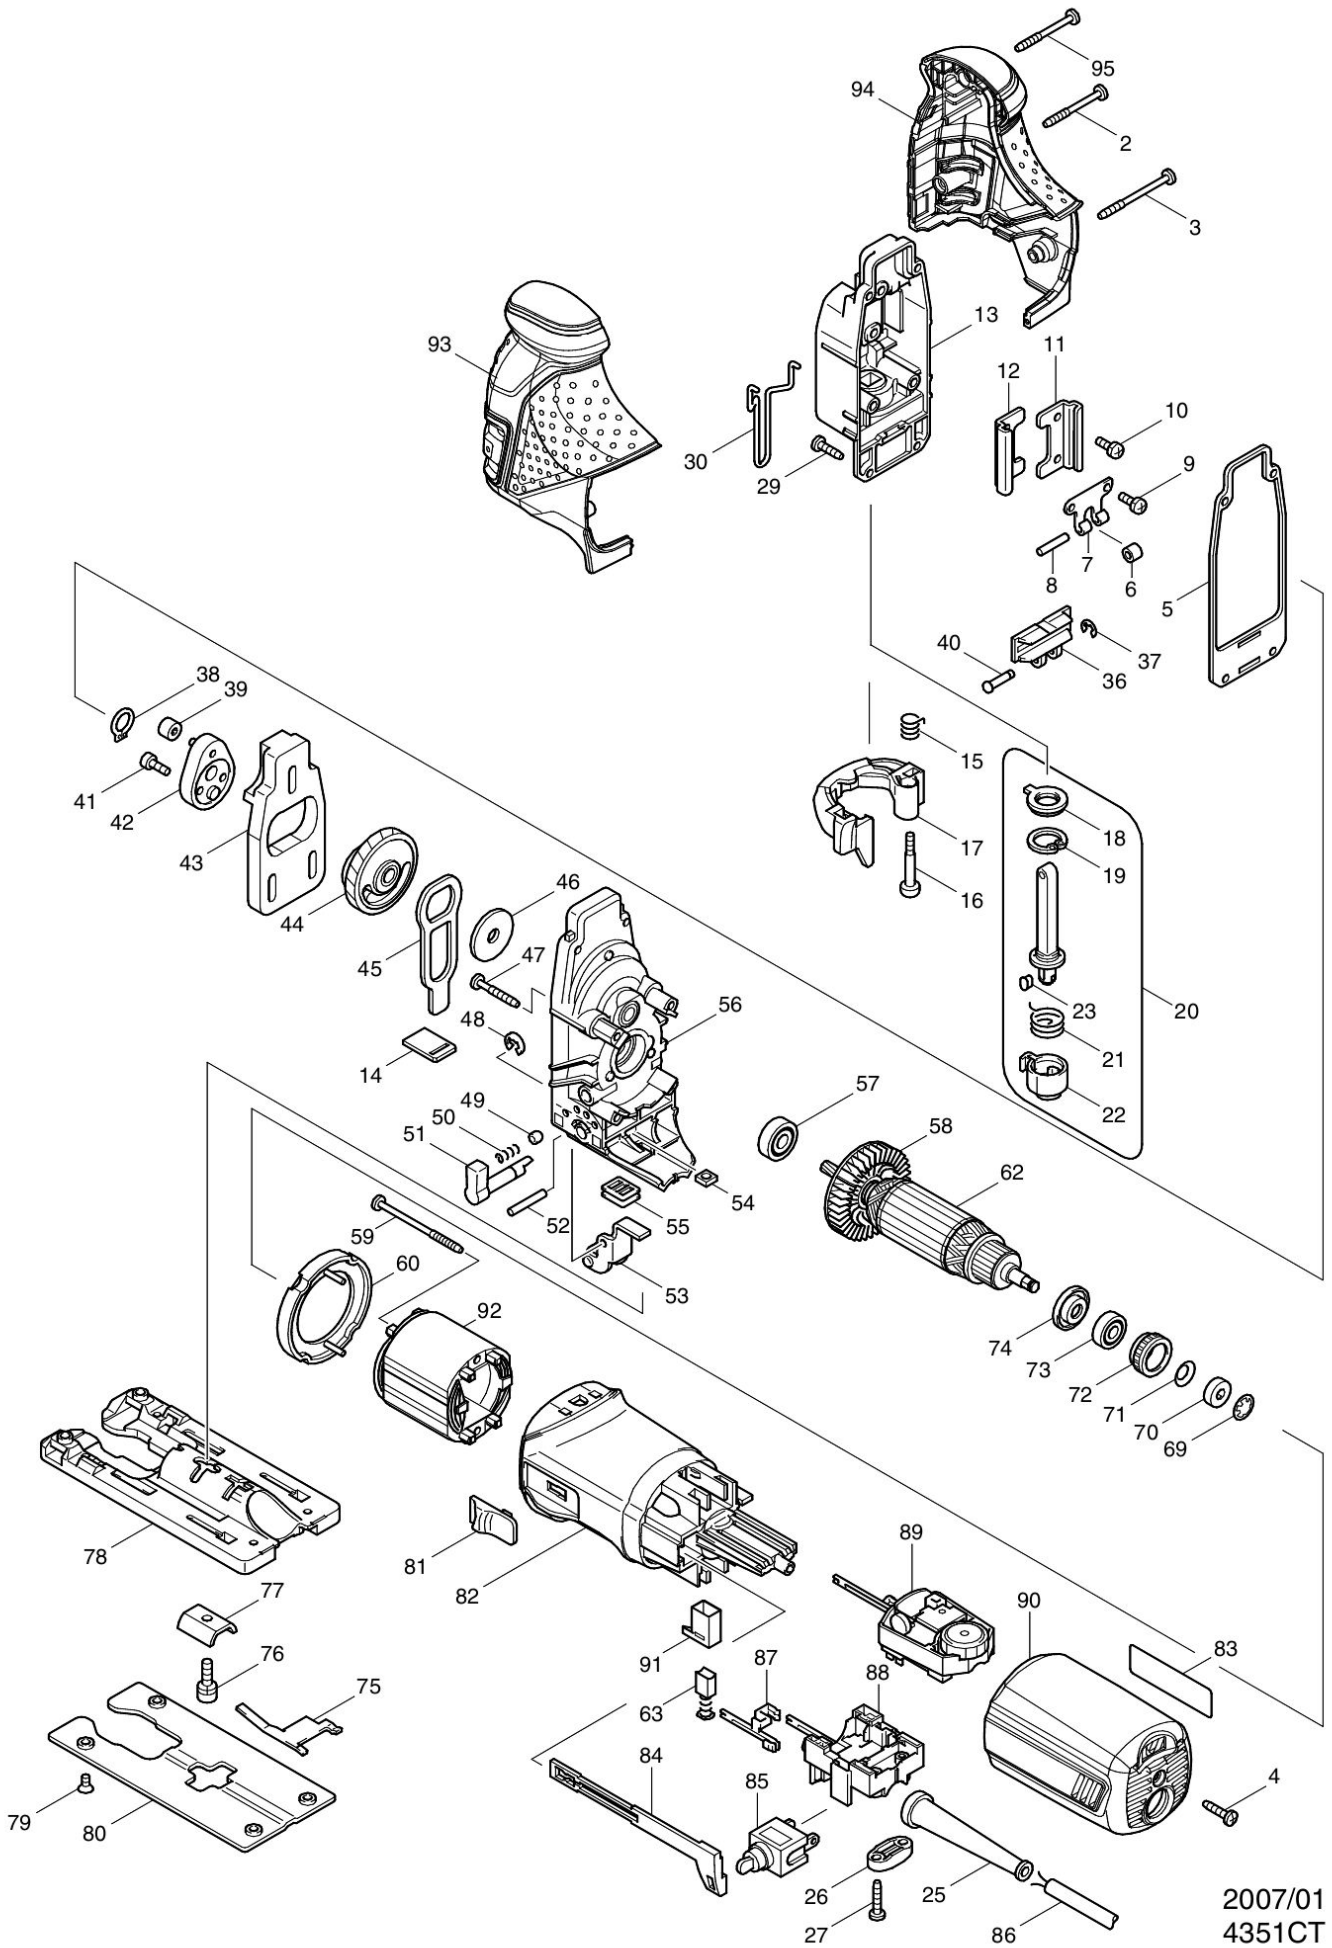

# Partdrawing for 4351CT - Decoupeerzaag

2007/01  
4351CT