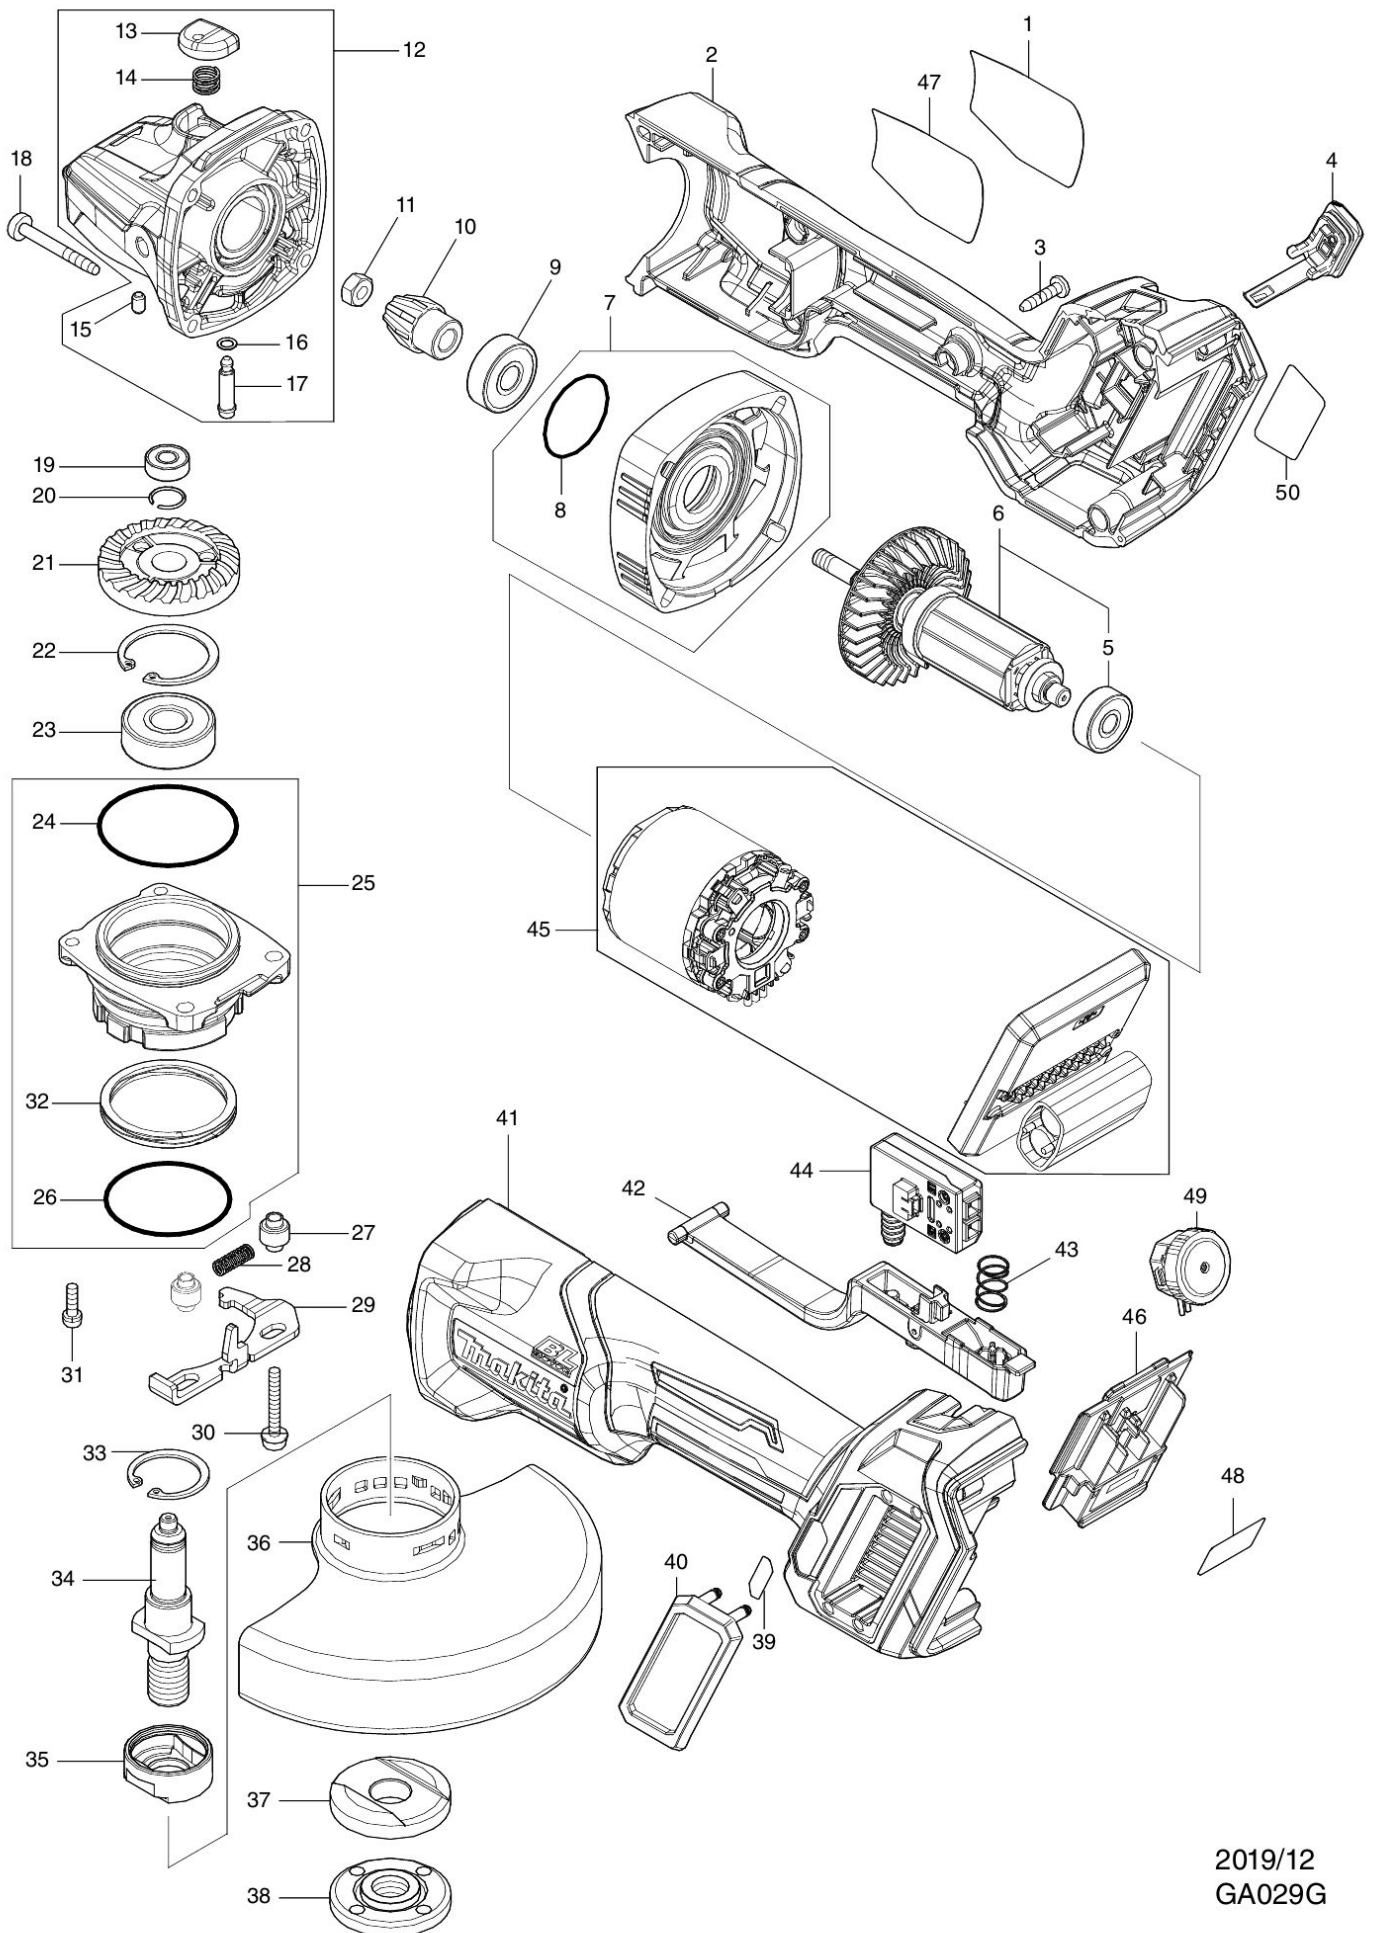

# Partdrawing for GA029GZ - Haakse slijper

2019/12  
GA029G