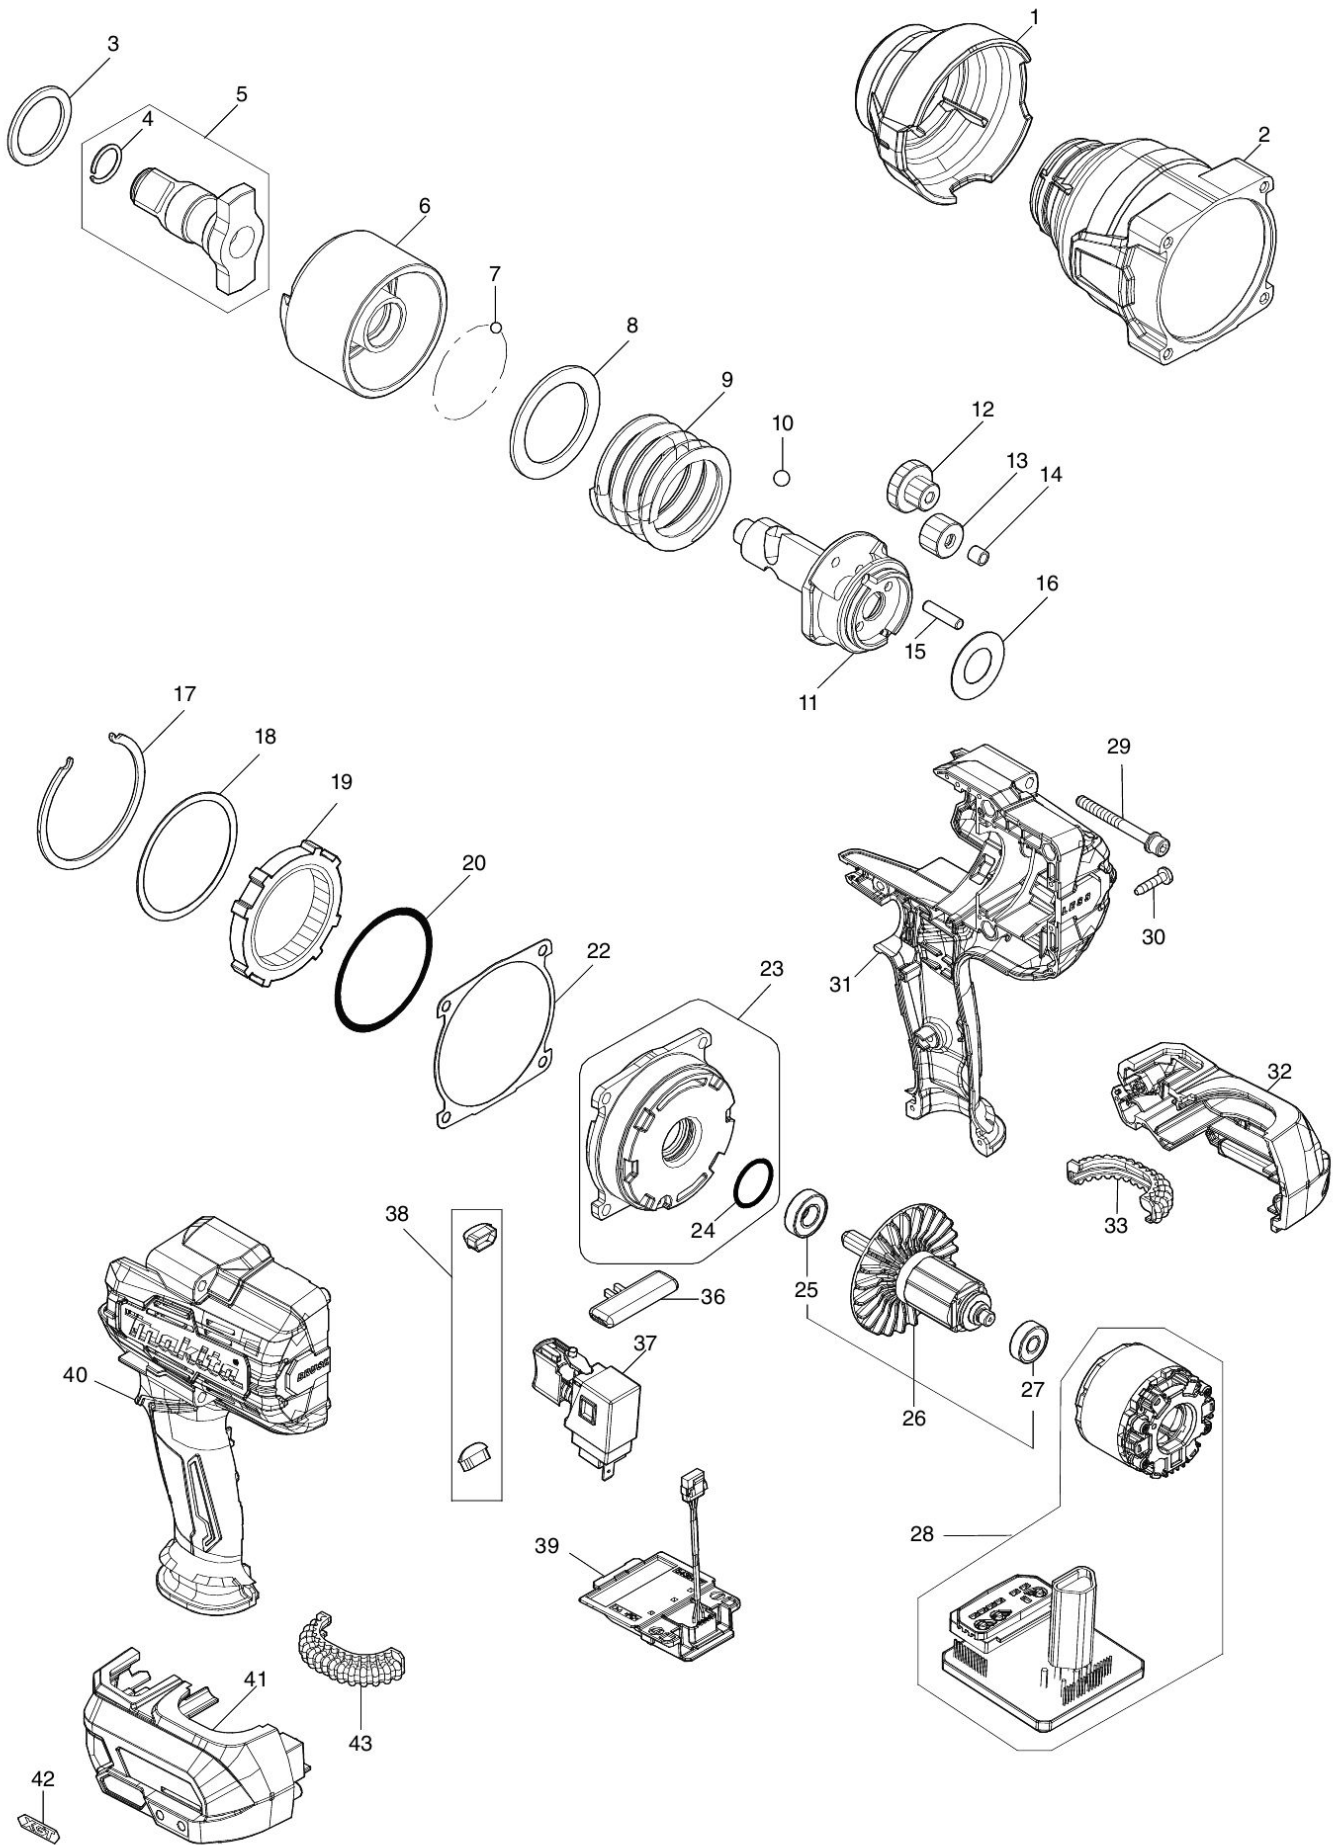

Partdrawing for TW001GZ - Slagmoersleutel

2020/04
TW001G-02