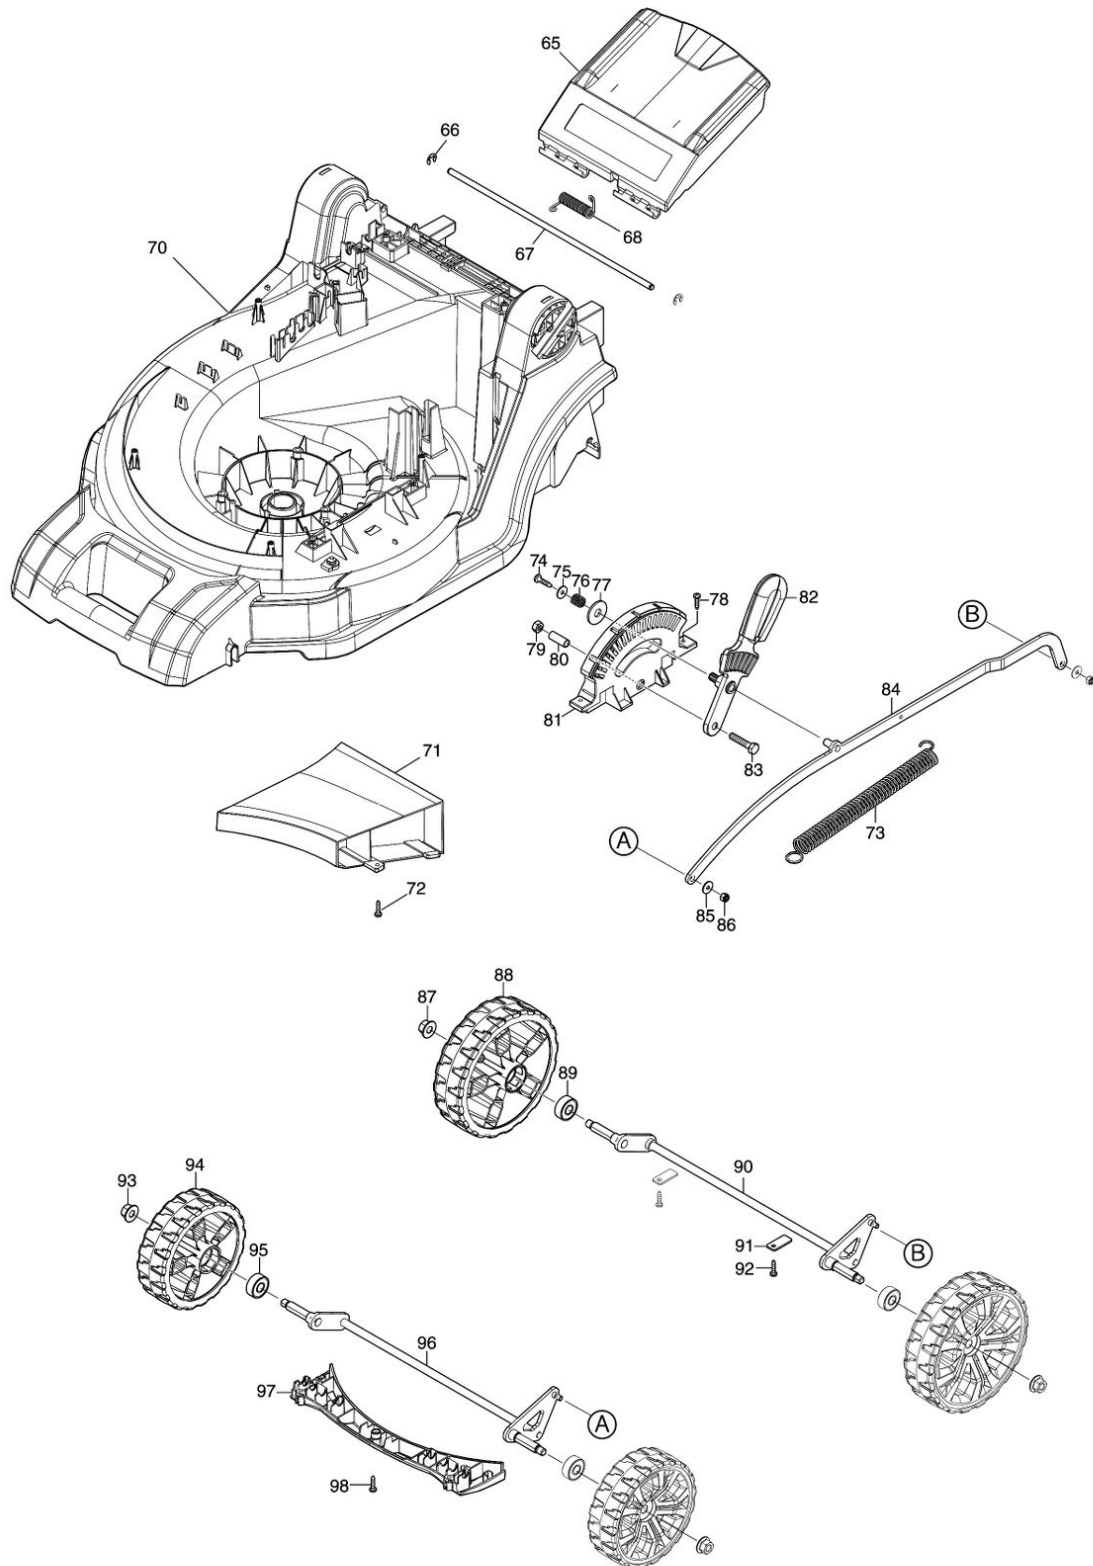

# Partdrawing for DLM432CT2 - Duwboom

Model No.DLM432 430MM CORDLESS LAWN MOWER

Model No.DLM432 430MM CORDLESS LAWN MOWER

Model No.DLM432 430MM CORDLESS LAWN MOWER

Model No.DLM432 430MM CORDLESS LAWN MOWER