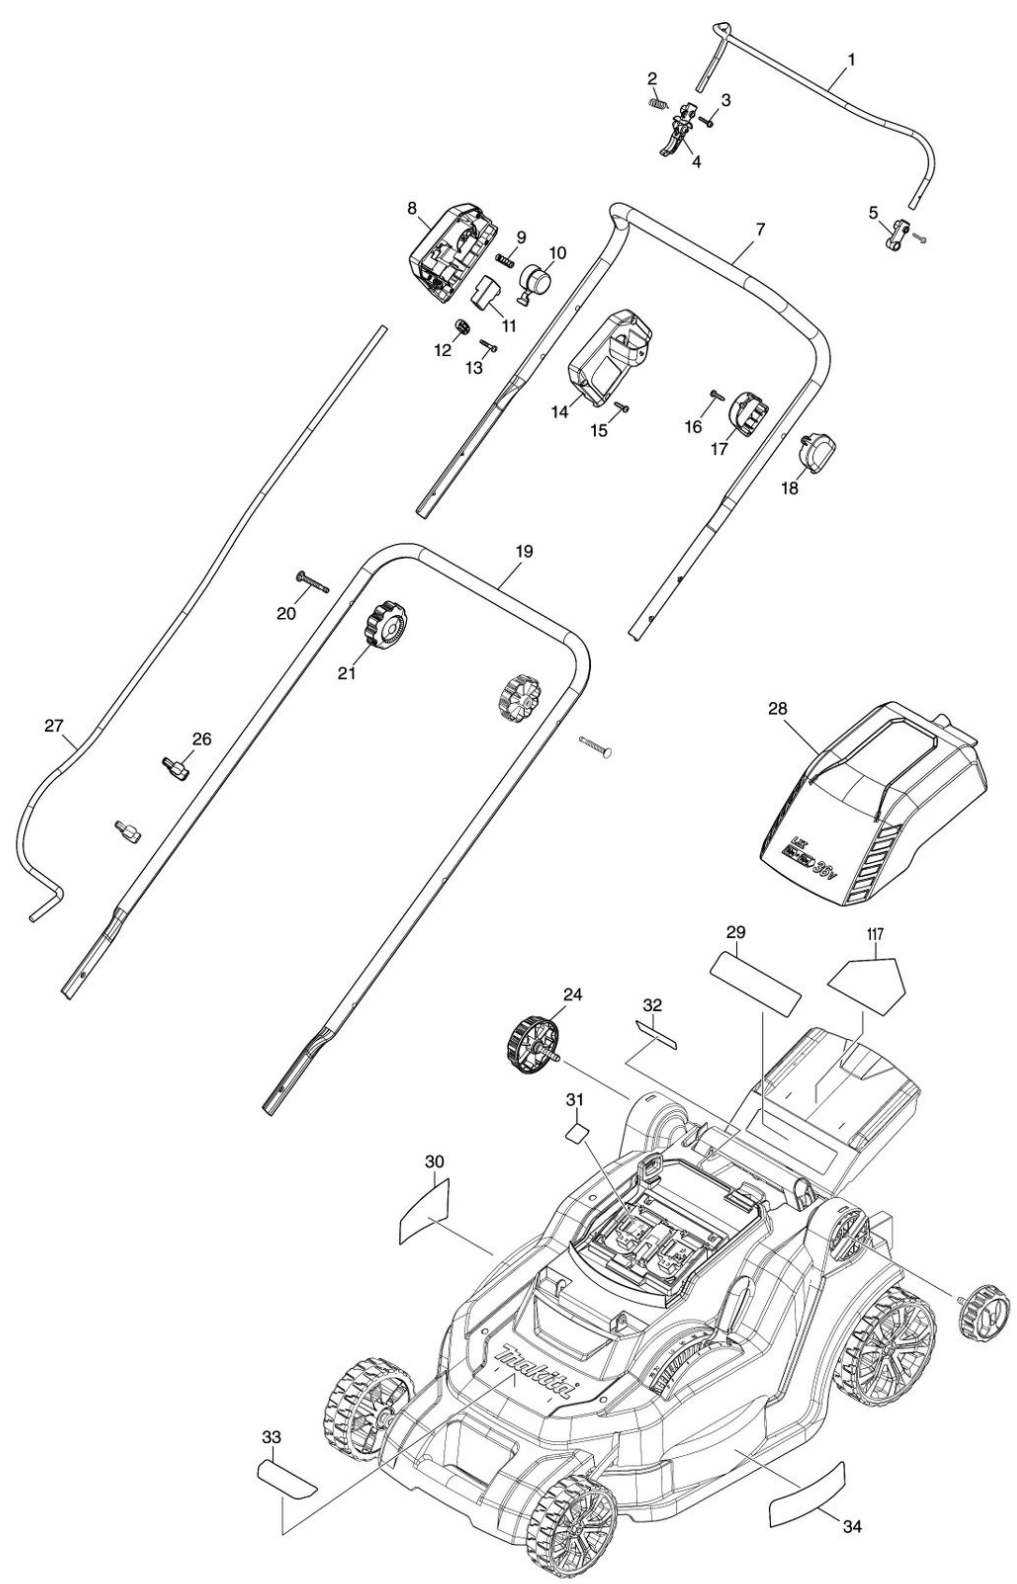

# Partdrawing for DLM432CT2 - Duwboom

Model No.DLM432 430MM CORDLESS LAWN MOWER

Model No.DLM432 430MM CORDLESS LAWN MOWER

Model No.DLM432 430MM CORDLESS LAWN MOWER

Model No.DLM432 430MM CORDLESS LAWN MOWER