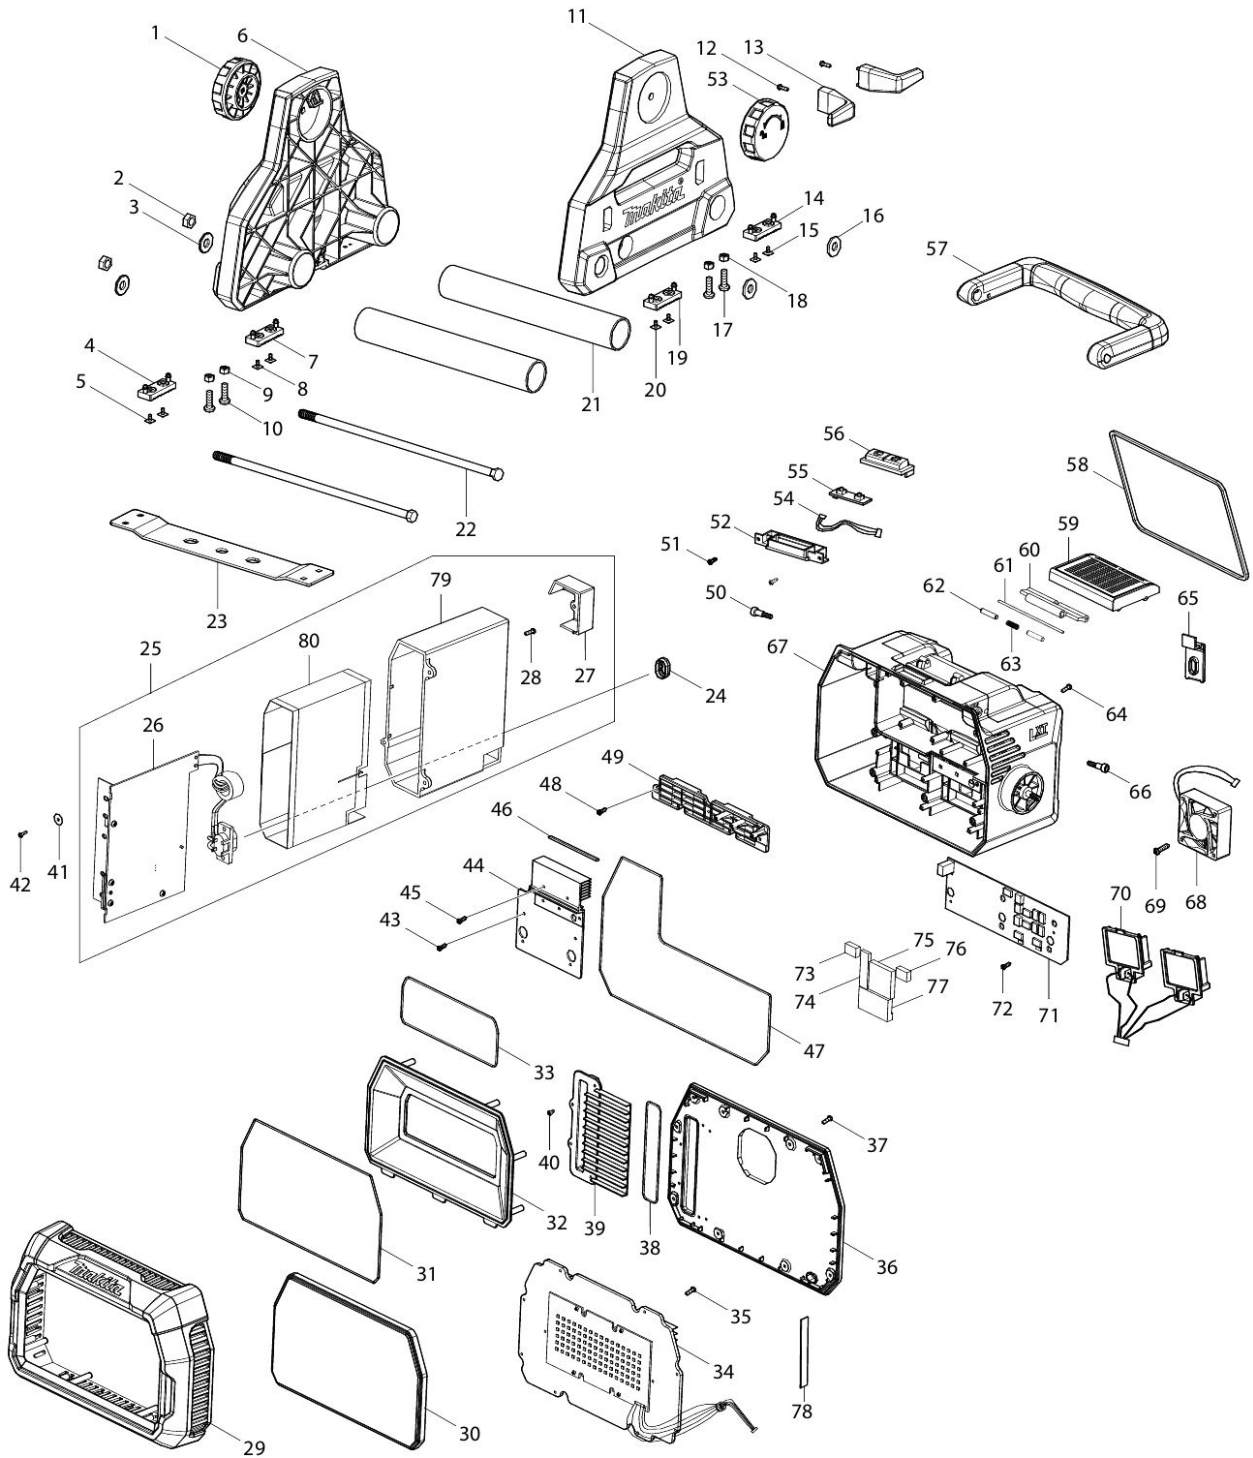

# Partdrawing for DEADML809 - Bouwlamp LED

2019/12  
DML809