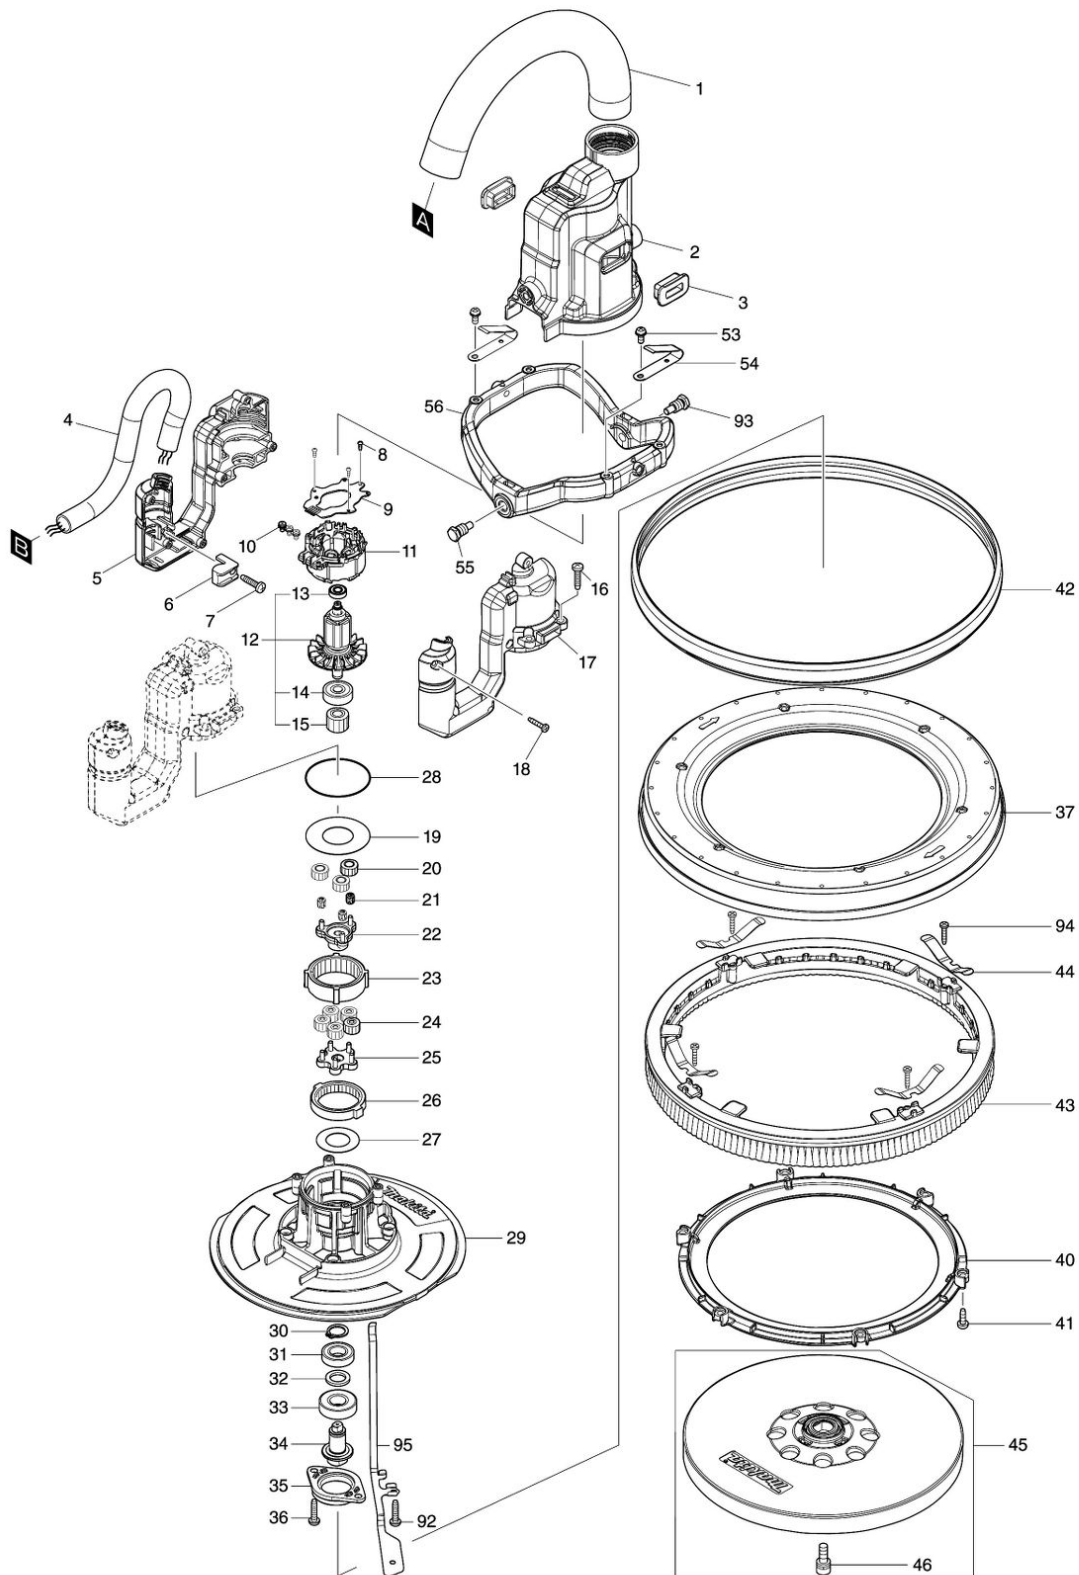

Model No.DSL801 225MM CORDLESS DRYWALL SANDER

Model No.DSL801 225MM CORDLESS DRYWALL SANDER