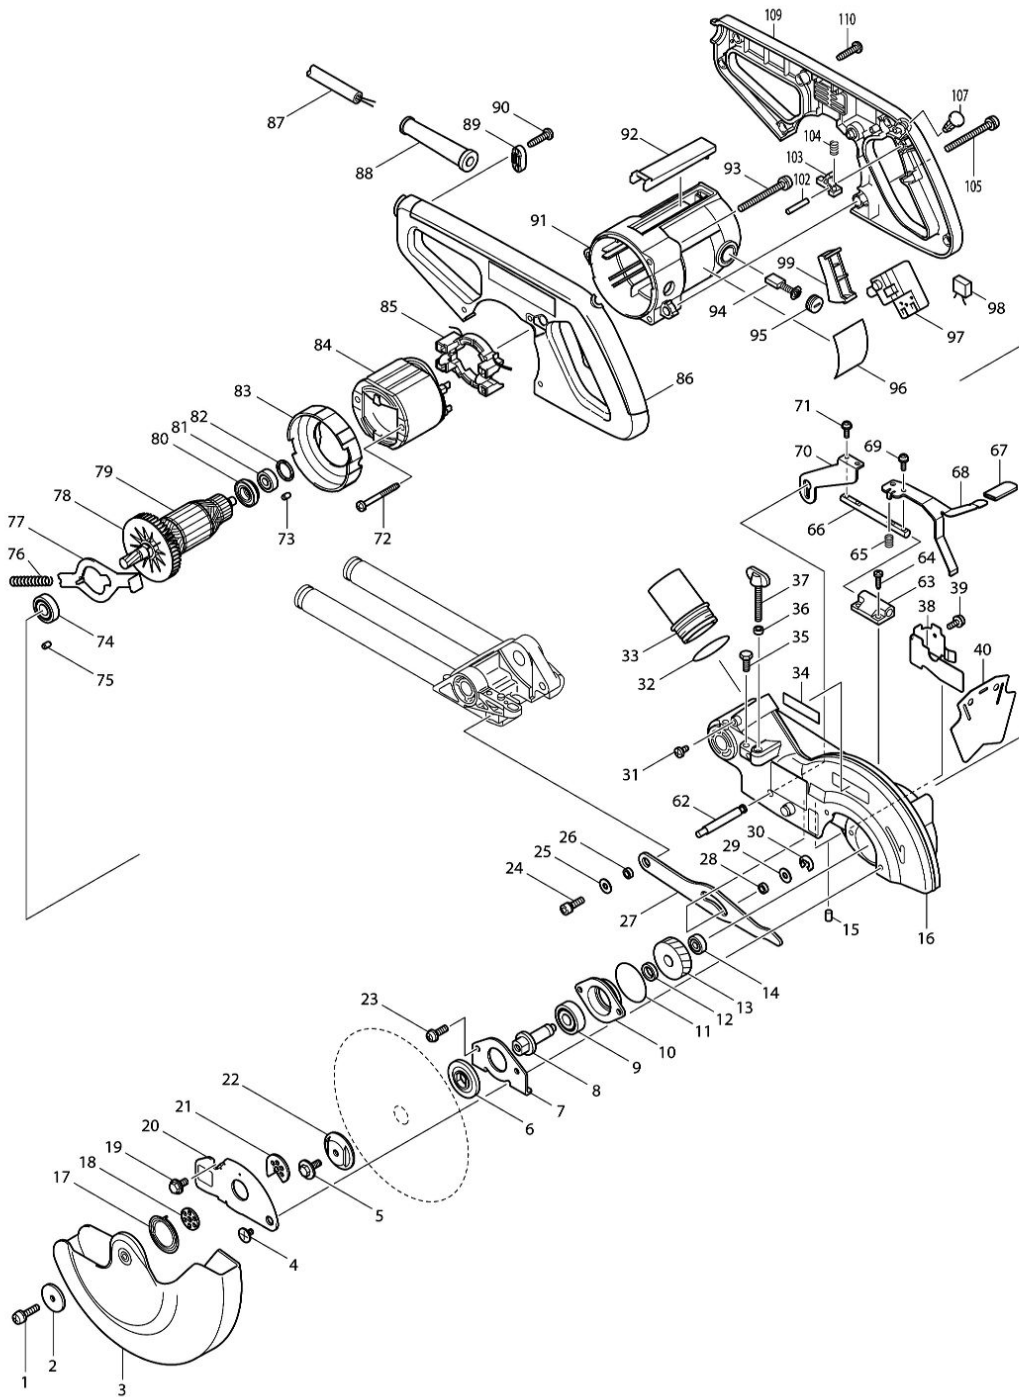

Model No.LS0714 SLIDE COMPOUND SAW 190MM

Model No.LS0714 SLIDE COMPOUND SAW 190MM