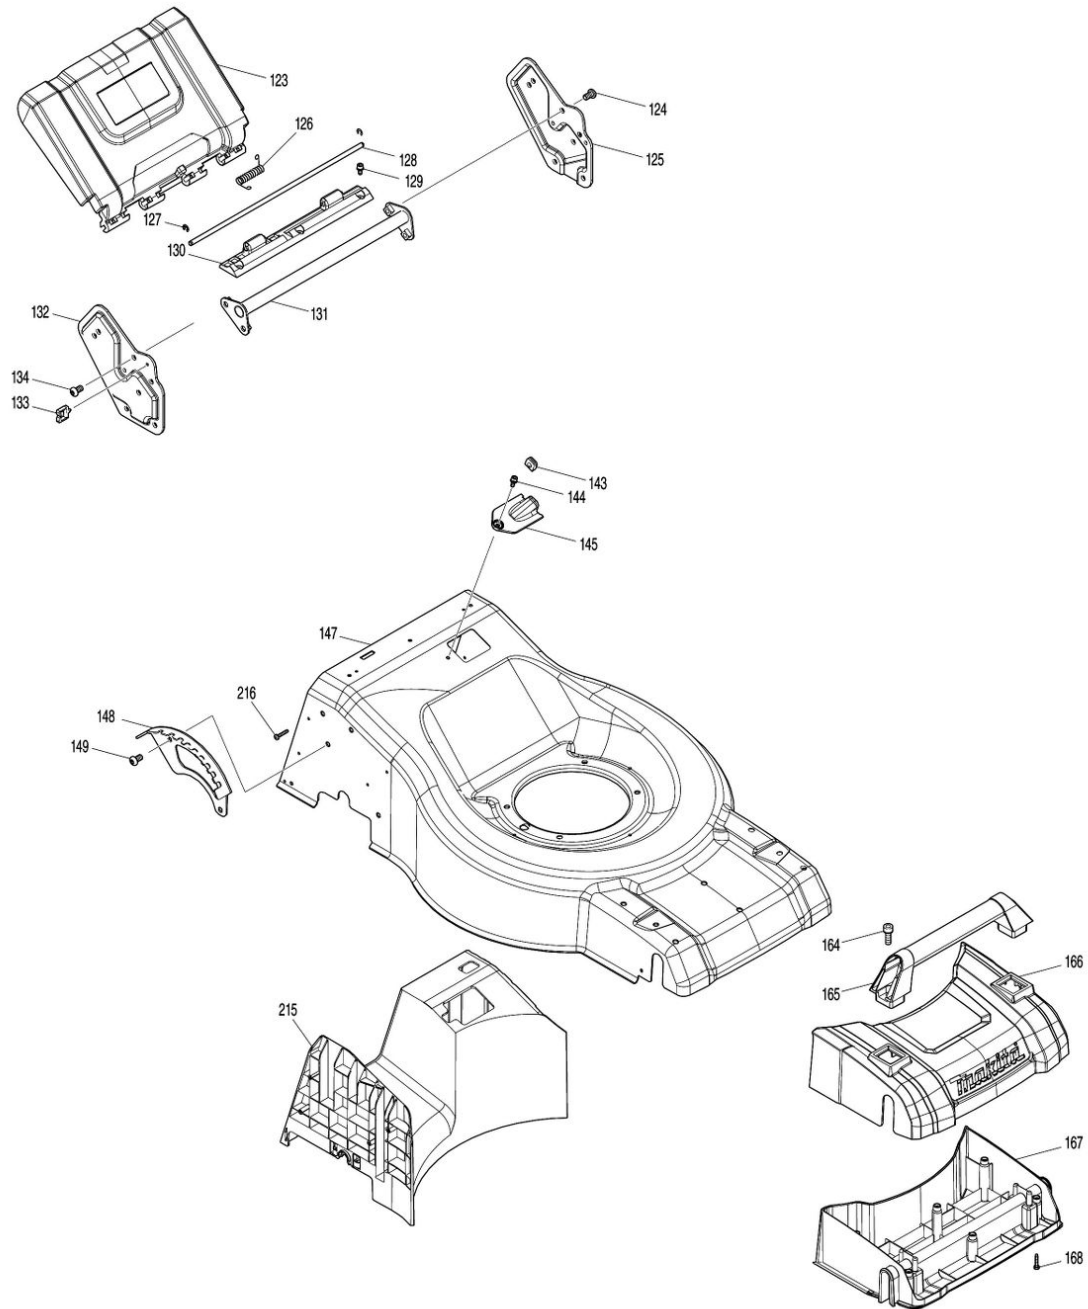

Model No.DLM465 460MM CORDLESS LAWN MOWER

Model No.DLM465 460MM CORDLESS LAWN MOWER

Model No.DLM465 460MM CORDLESS LAWN MOWER

Model No.DLM465 460MM CORDLESS LAWN MOWER