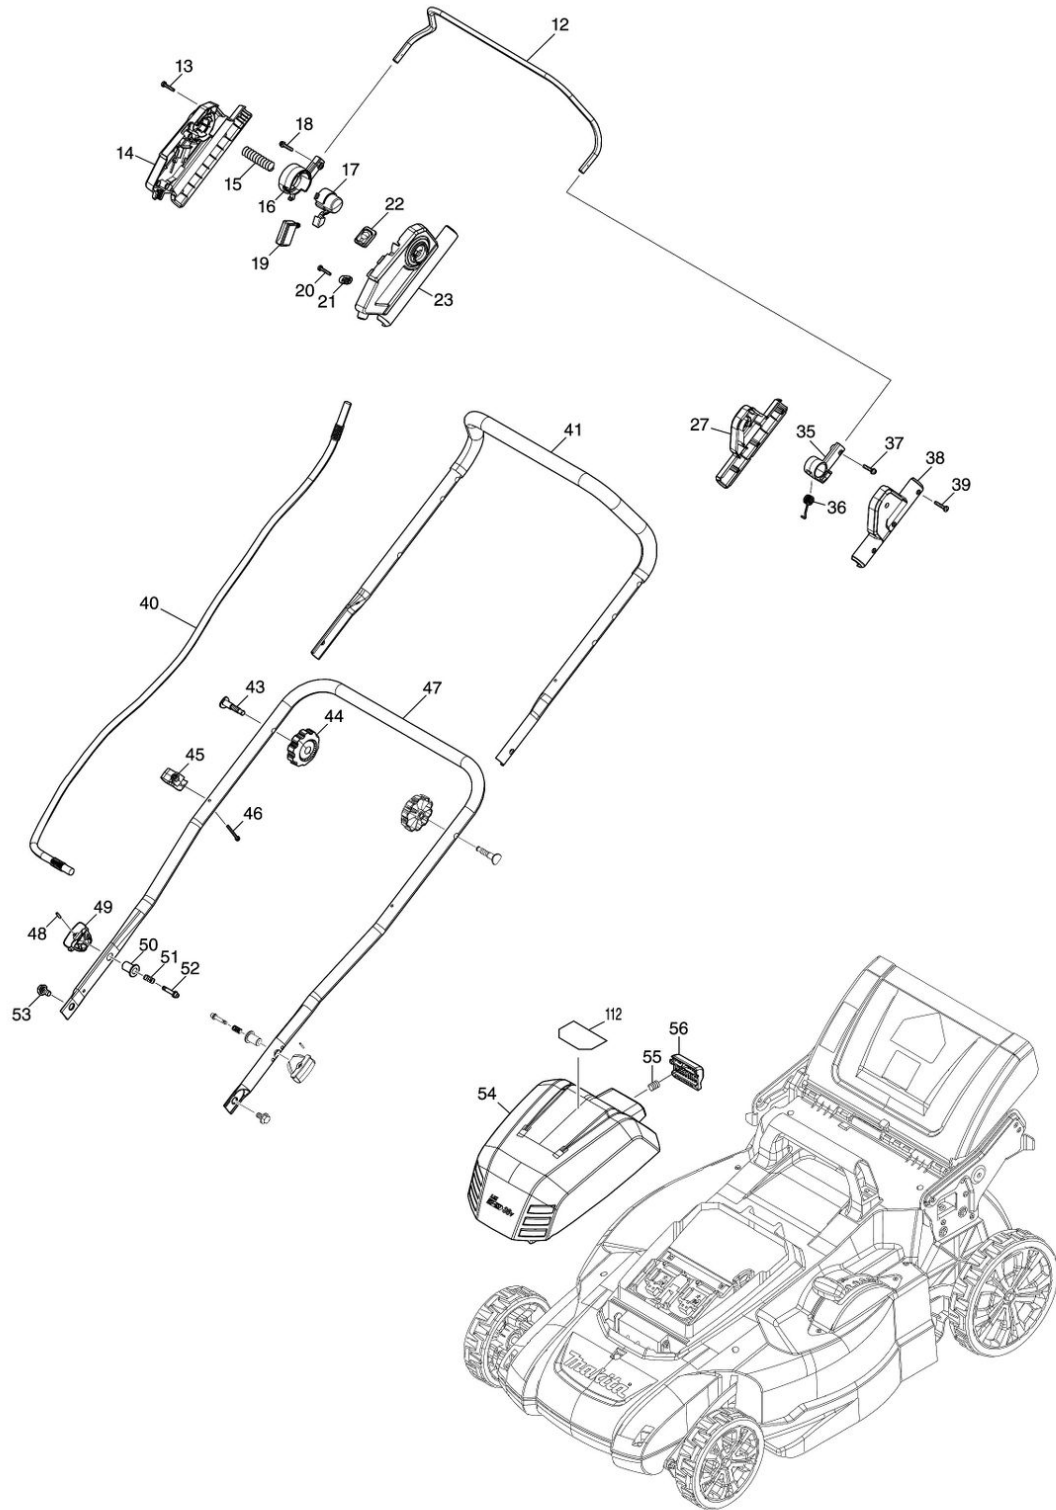

Model No.DLM480 480MM CORDLESS LAWN MOWER

Model No.DLM480 480MM CORDLESS LAWN MOWER

Model No.DLM480 480MM CORDLESS LAWN MOWER

Model No.DLM480 480MM CORDLESS LAWN MOWER