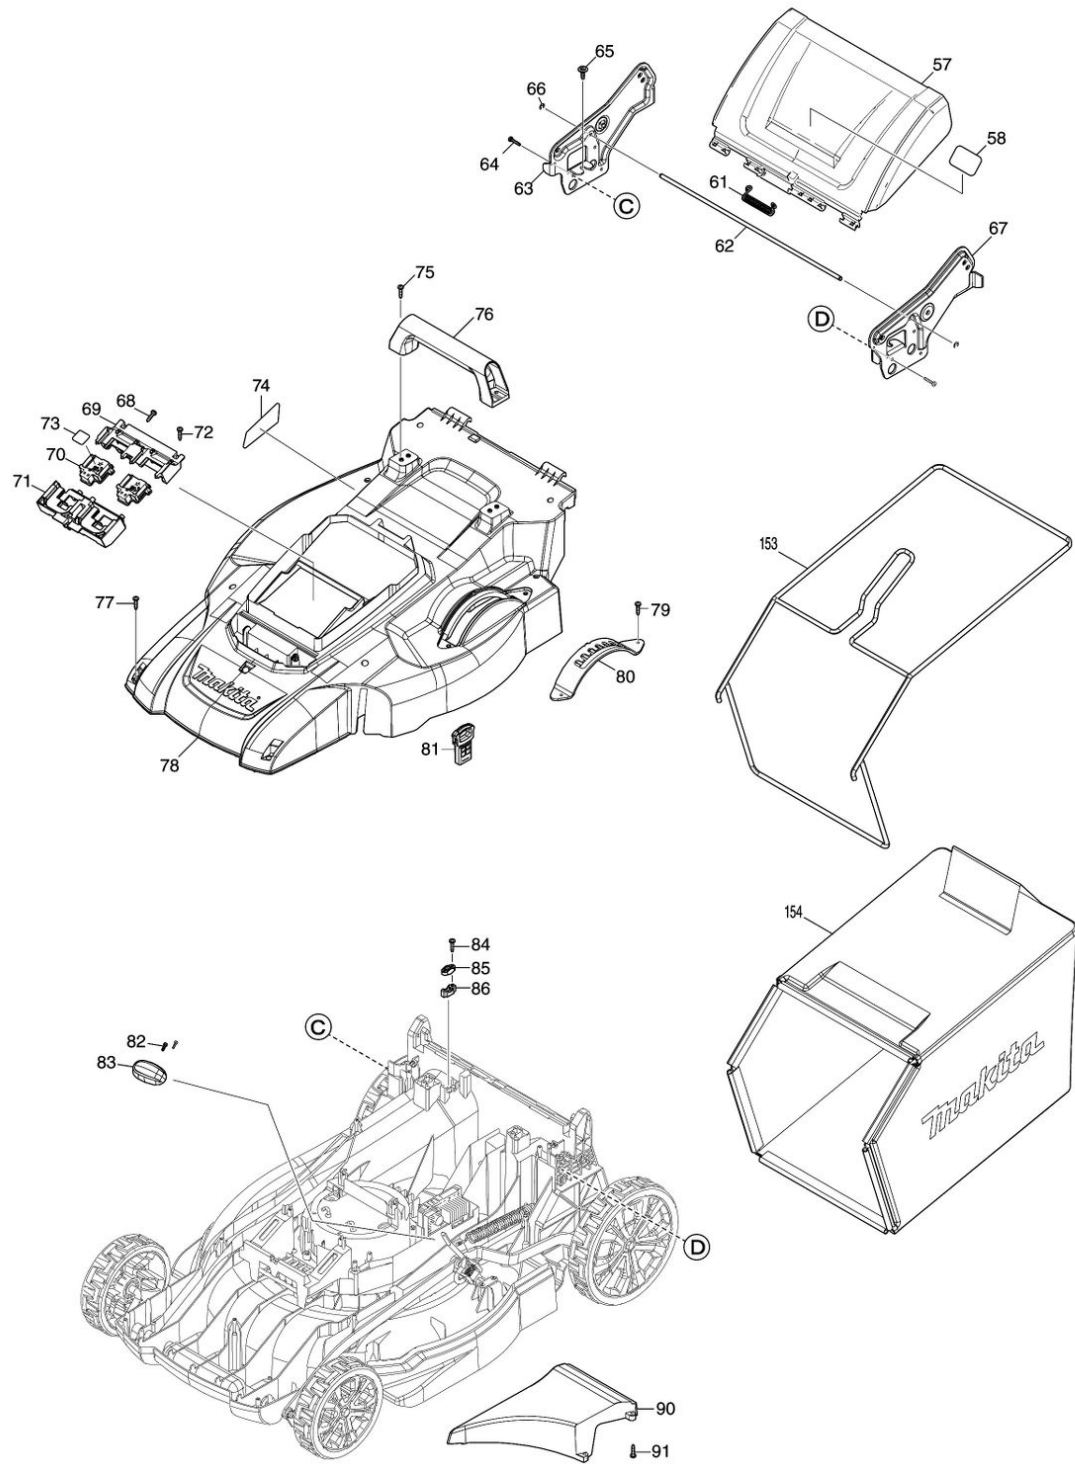

Model No.DLM480 480MM CORDLESS LAWN MOWER

Model No.DLM480 480MM CORDLESS LAWN MOWER

Model No.DLM480 480MM CORDLESS LAWN MOWER

Model No.DLM480 480MM CORDLESS LAWN MOWER