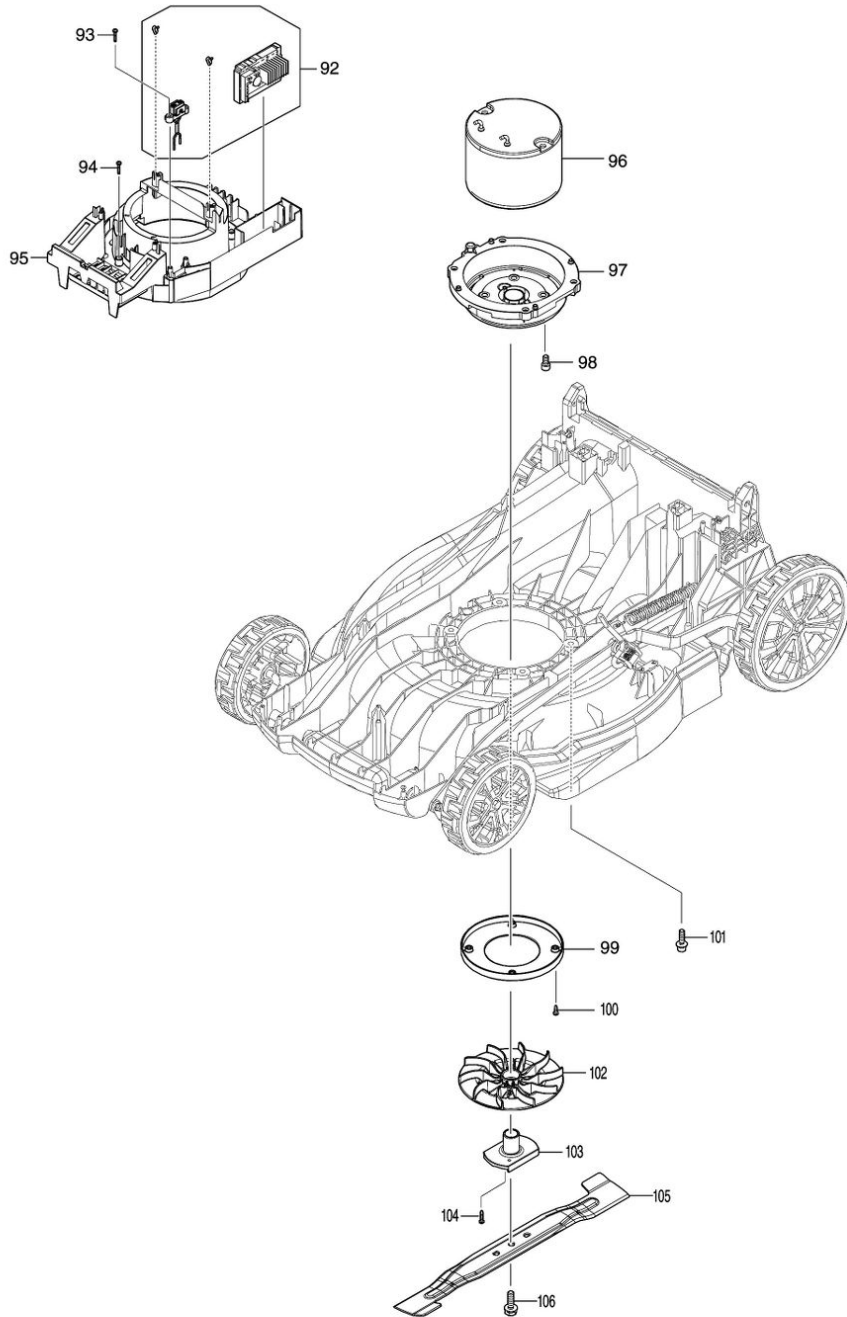

Model No.DLM480 480MM CORDLESS LAWN MOWER

Model No.DLM480 480MM CORDLESS LAWN MOWER

Model No.DLM480 480MM CORDLESS LAWN MOWER

Model No.DLM480 480MM CORDLESS LAWN MOWER