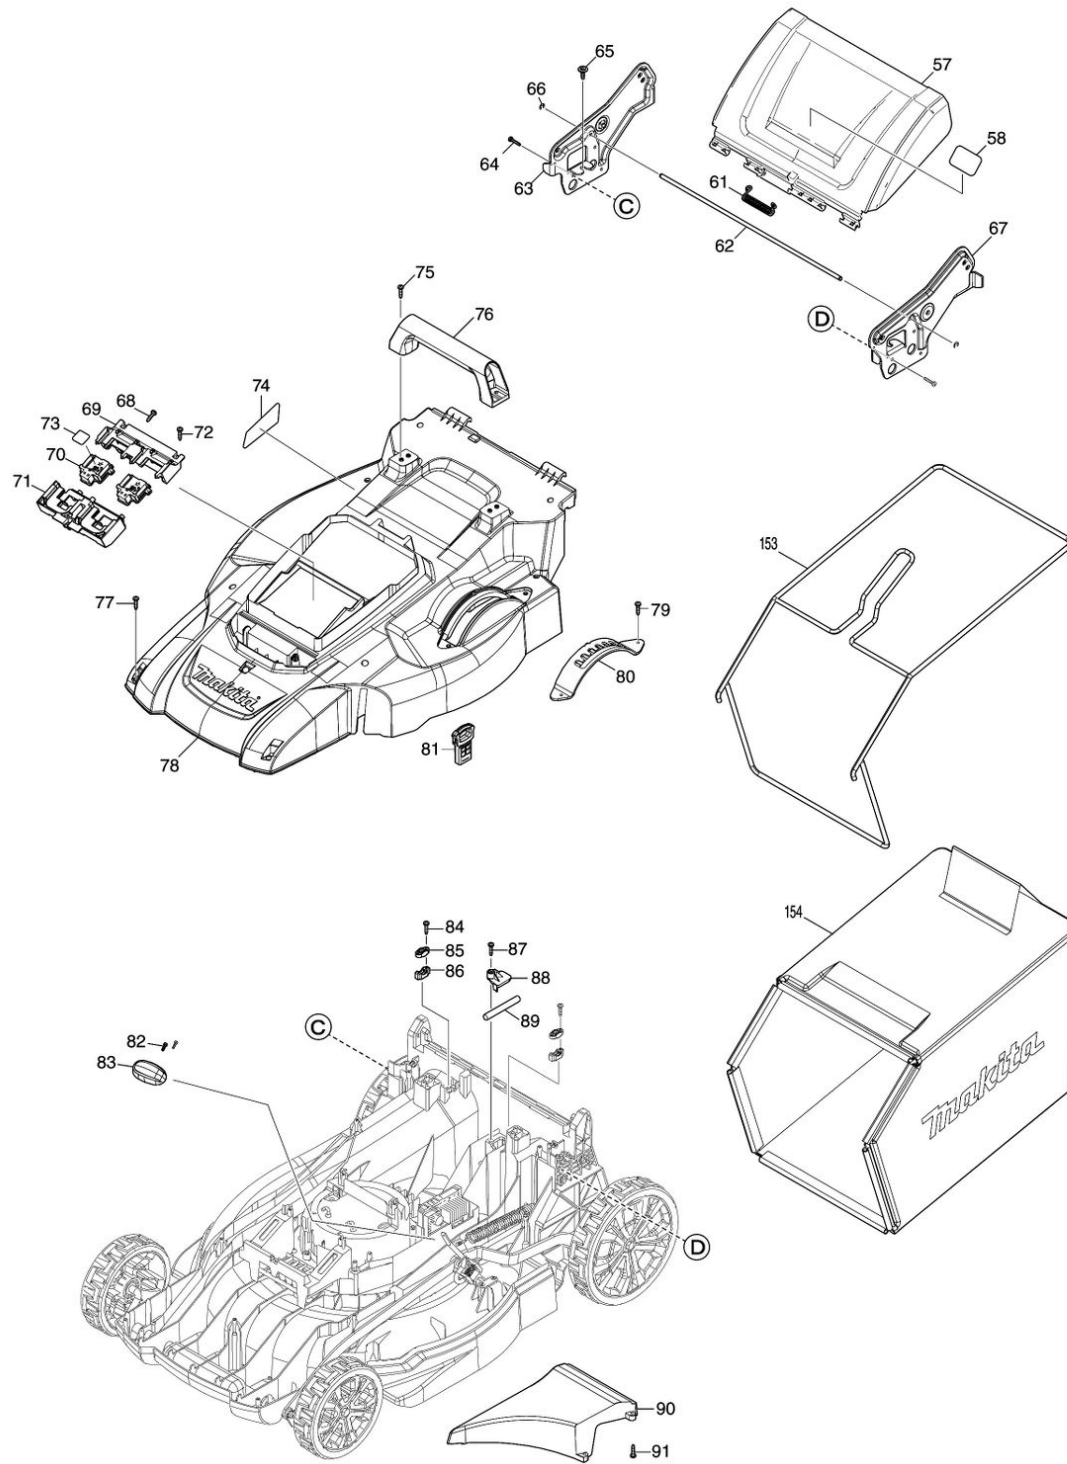

Model No.DLM481 480MM CORDLESS LAWN MOWER

Model No.DLM481 480MM CORDLESS LAWN MOWER

Model No.DLM481 480MM CORDLESS LAWN MOWER

Model No.DLM481 480MM CORDLESS LAWN MOWER