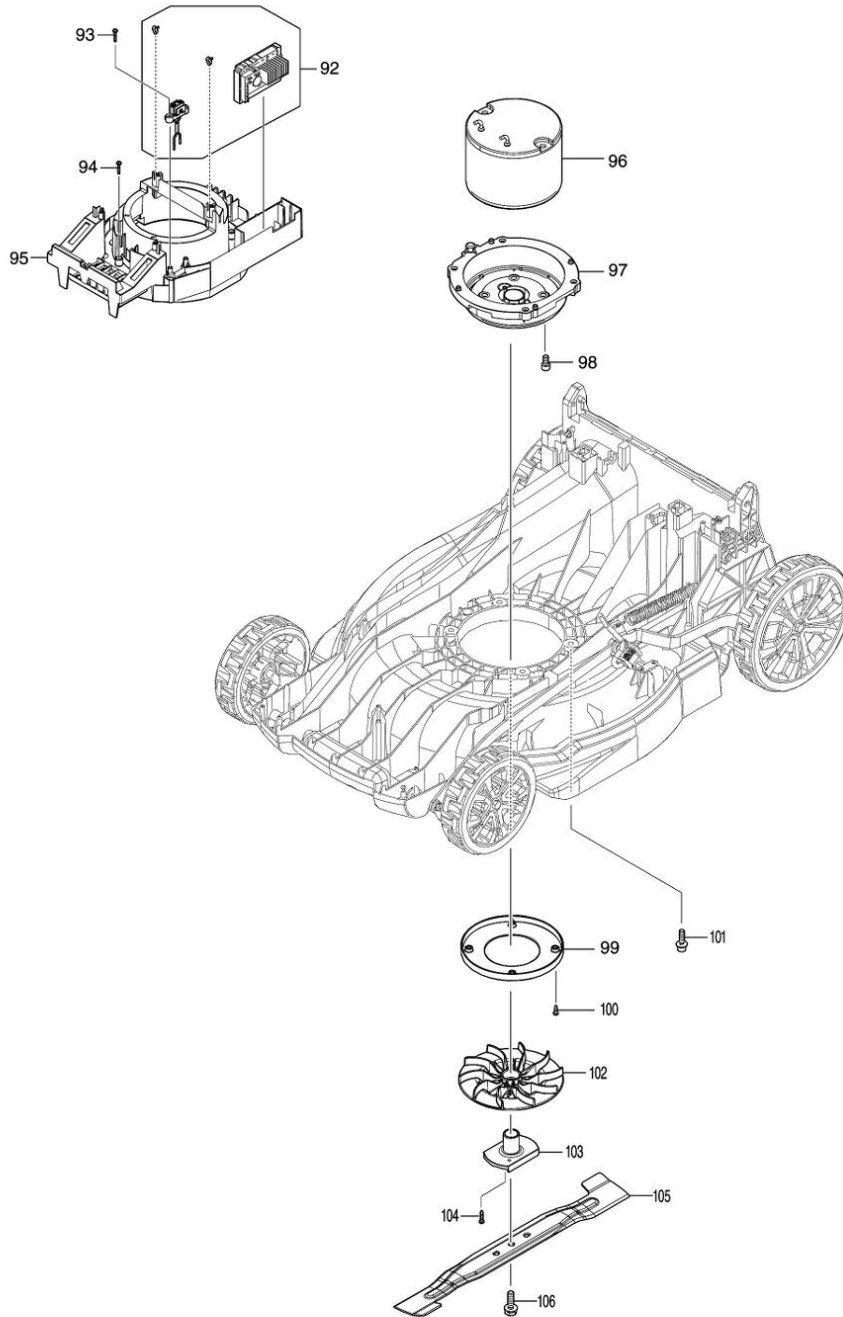

Model No.DLM481 480MM CORDLESS LAWN MOWER

Model No.DLM481 480MM CORDLESS LAWN MOWER

Model No.DLM481 480MM CORDLESS LAWN MOWER

Model No.DLM481 480MM CORDLESS LAWN MOWER