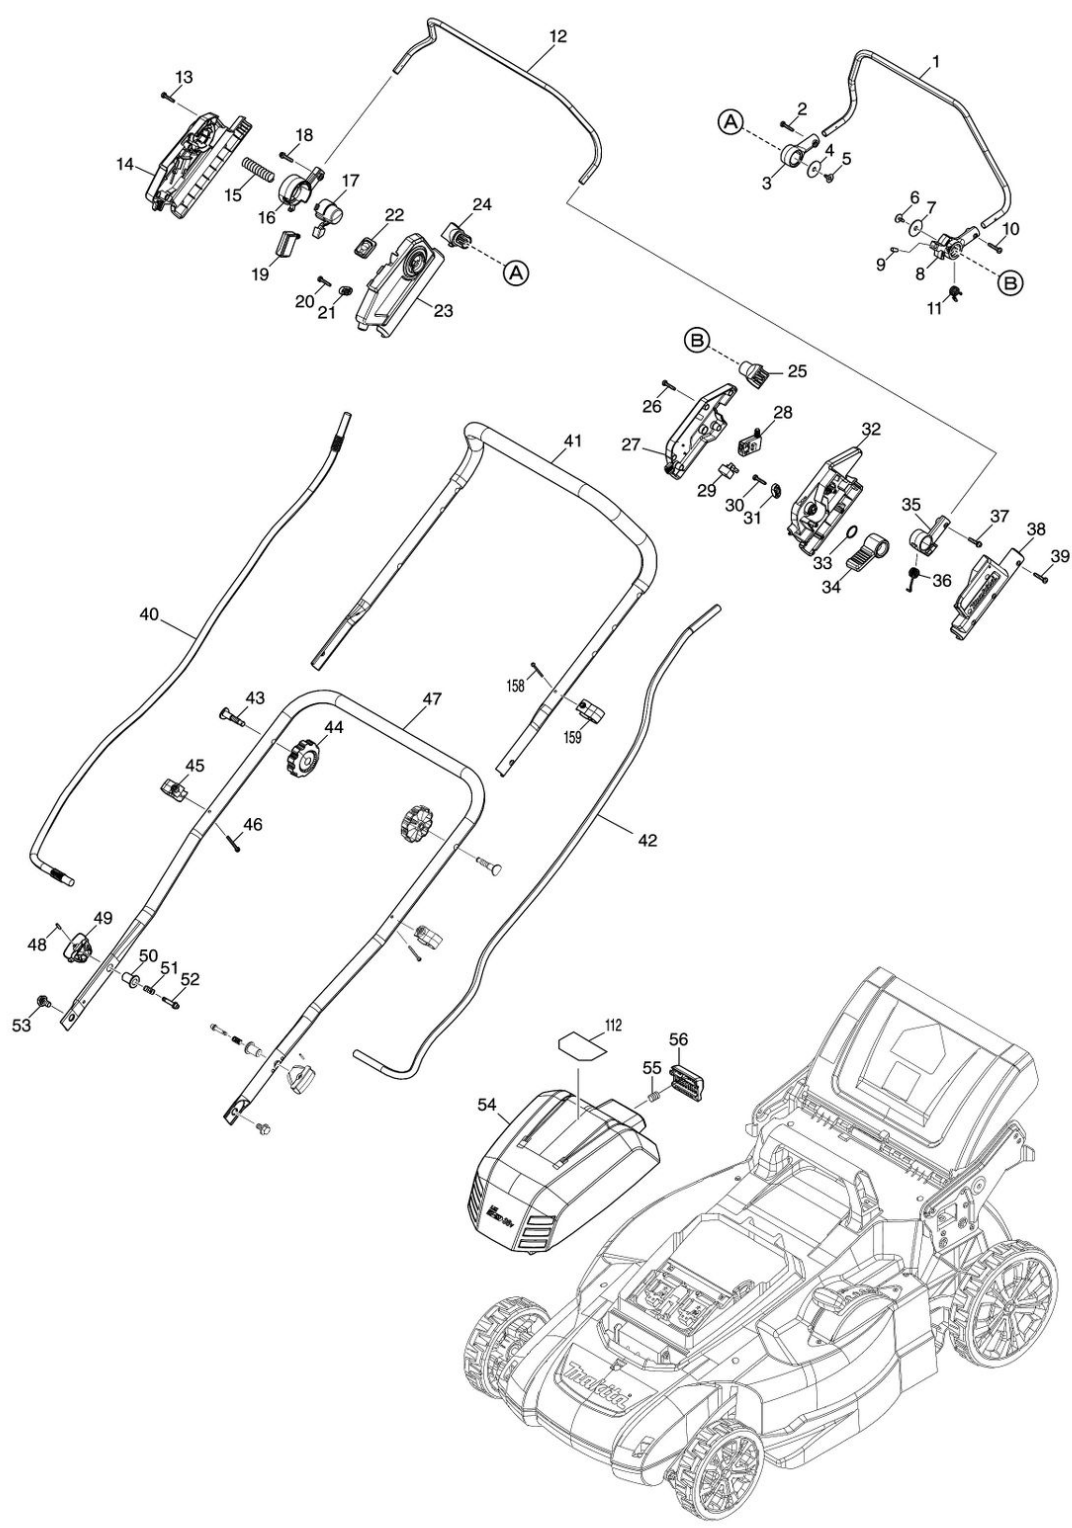

Model No.DLM481 480MM CORDLESS LAWN MOWER

Model No.DLM481 480MM CORDLESS LAWN MOWER

Model No.DLM481 480MM CORDLESS LAWN MOWER

Model No.DLM481 480MM CORDLESS LAWN MOWER