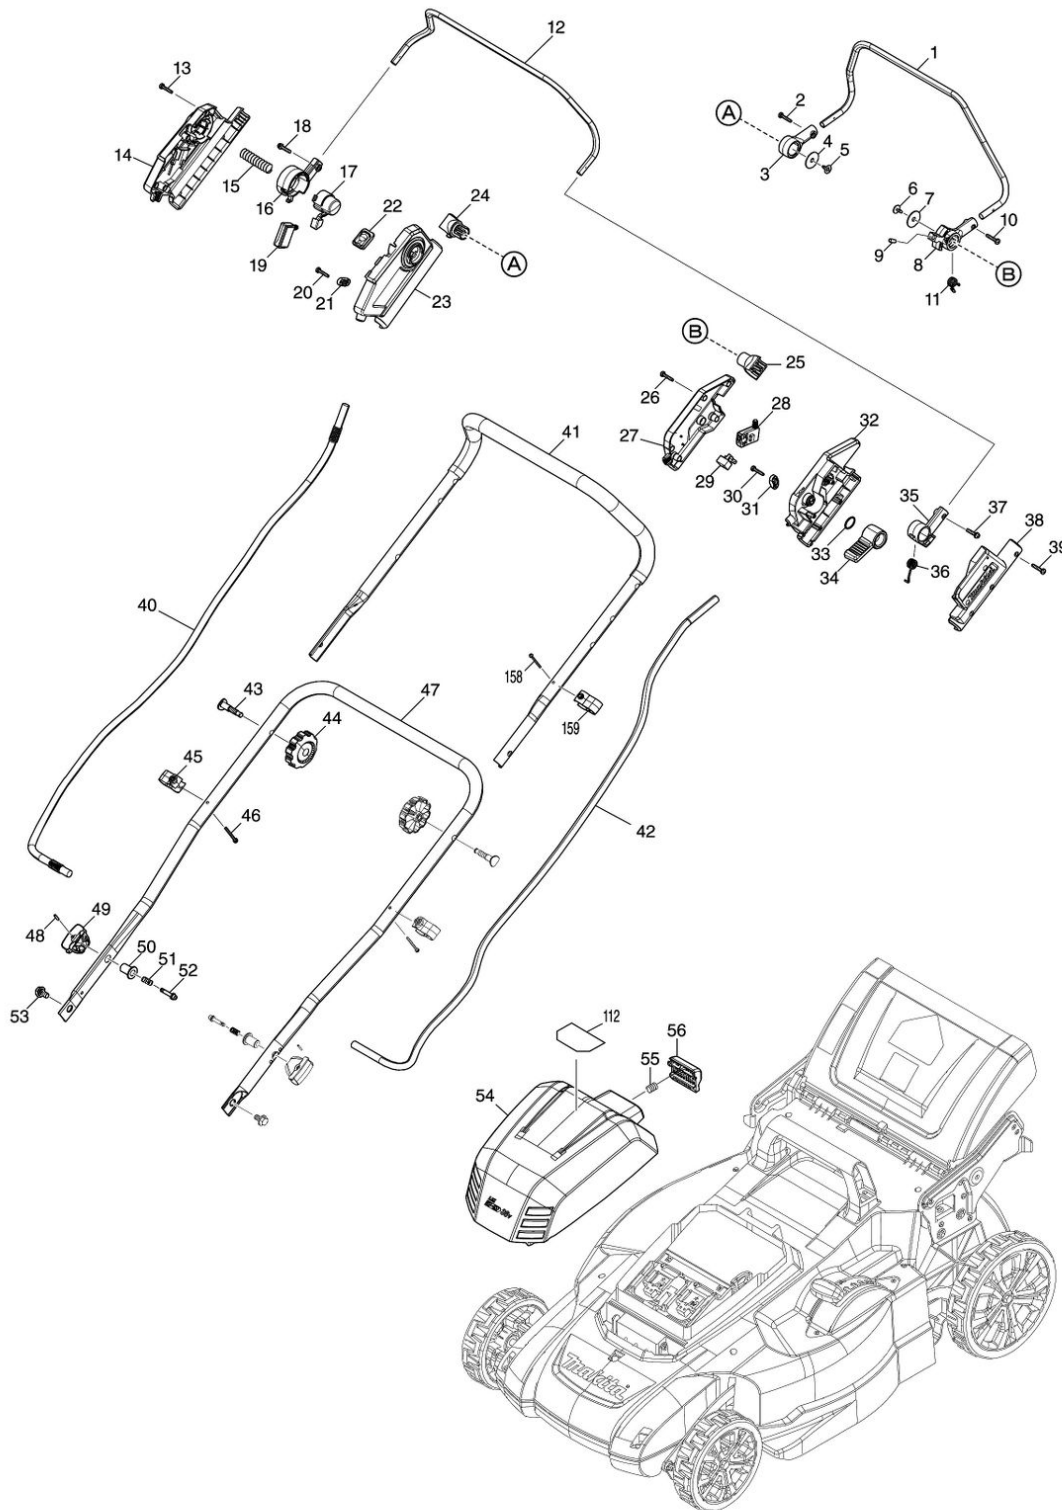

Model No.DLM481 480MM CORDLESS LAWN MOWER

Model No.DLM481 480MM CORDLESS LAWN MOWER

Model No.DLM481 480MM CORDLESS LAWN MOWER

Model No.DLM481 480MM CORDLESS LAWN MOWER