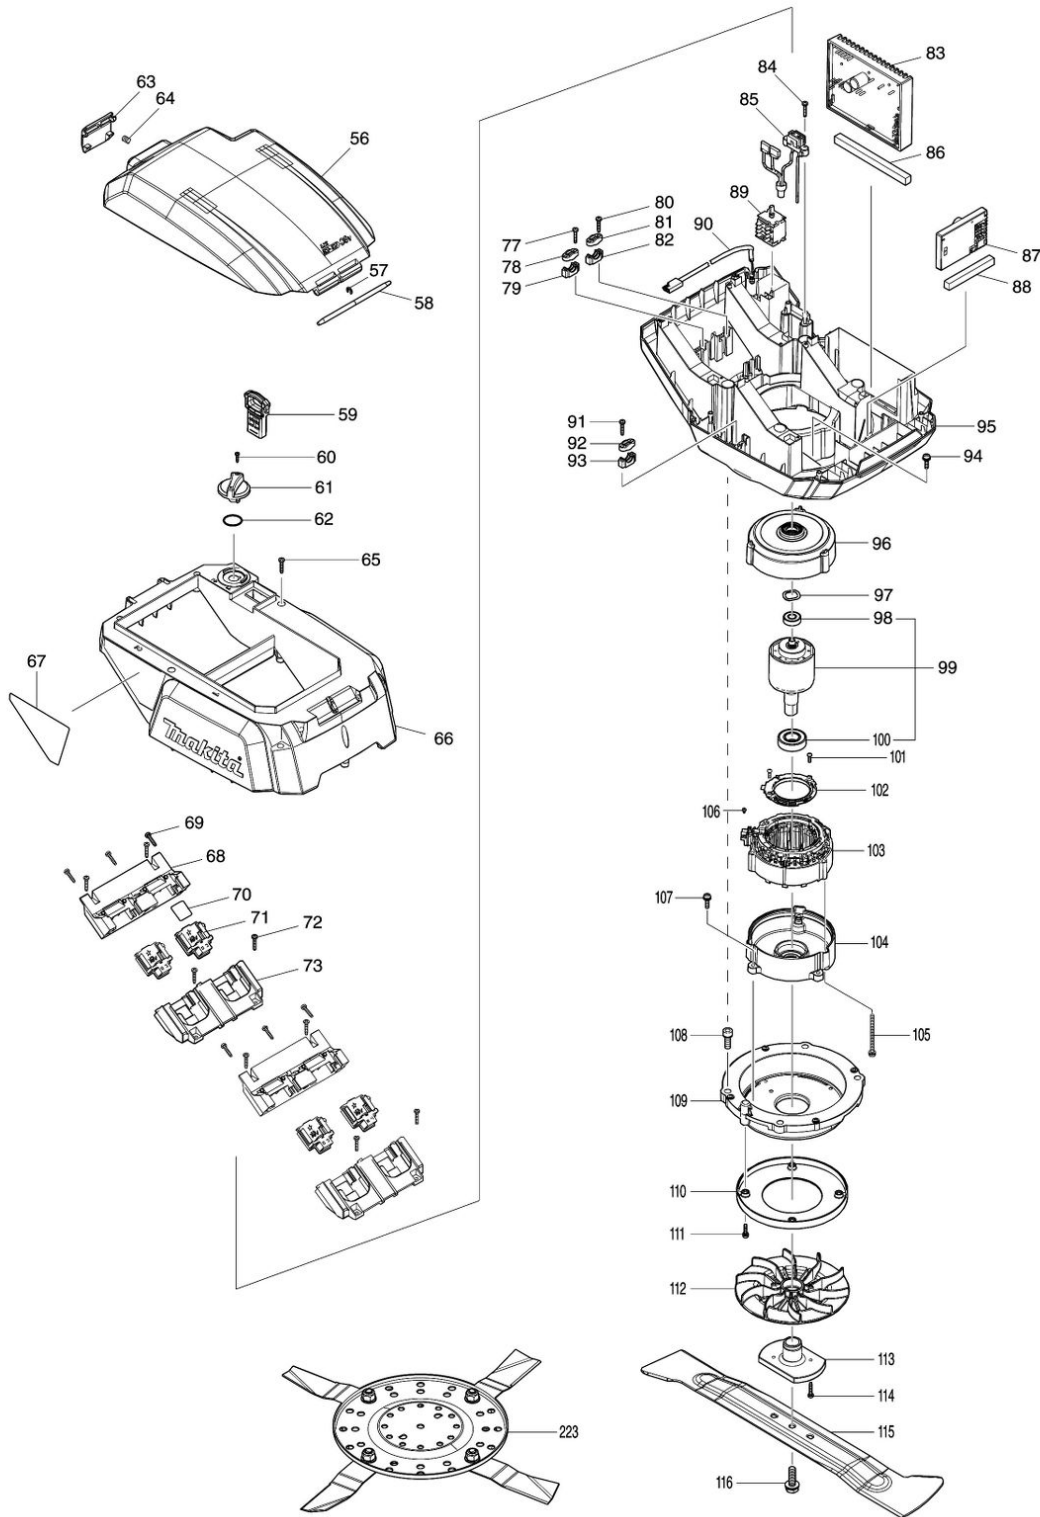

Model No.DLM536 530MM CORDLESS LAWN MOWER

Model No.DLM536 530MM CORDLESS LAWN MOWER

Model No.DLM536 530MM CORDLESS LAWN MOWER

Model No.DLM536 530MM CORDLESS LAWN MOWER