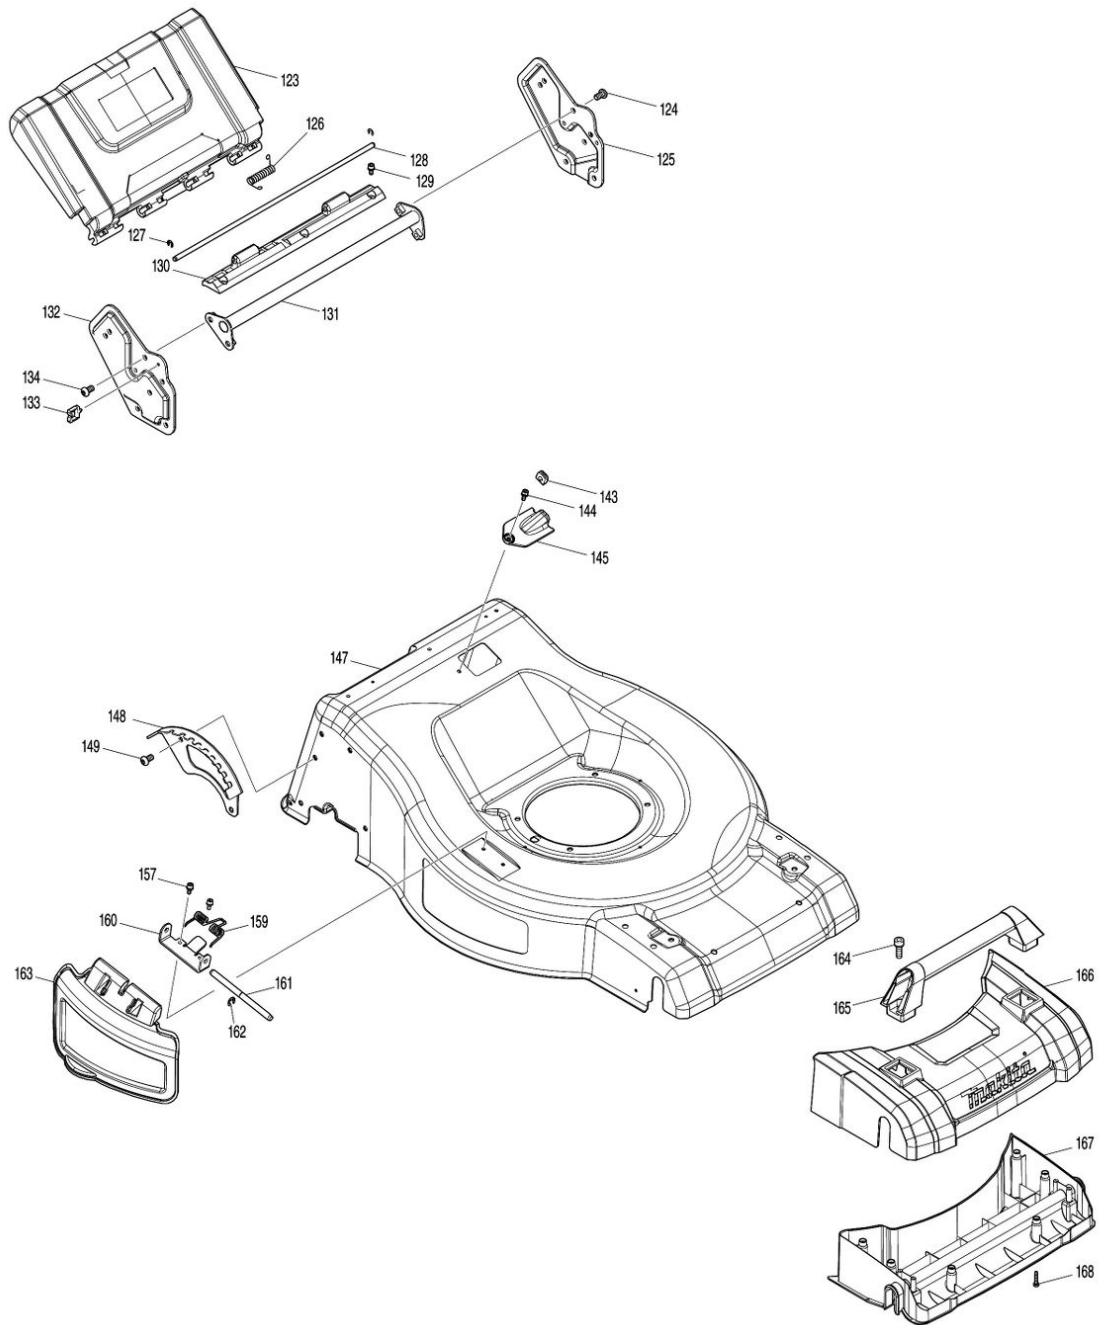

Model No.DLM536 530MM CORDLESS LAWN MOWER

Model No.DLM536 530MM CORDLESS LAWN MOWER

Model No.DLM536 530MM CORDLESS LAWN MOWER

Model No.DLM536 530MM CORDLESS LAWN MOWER