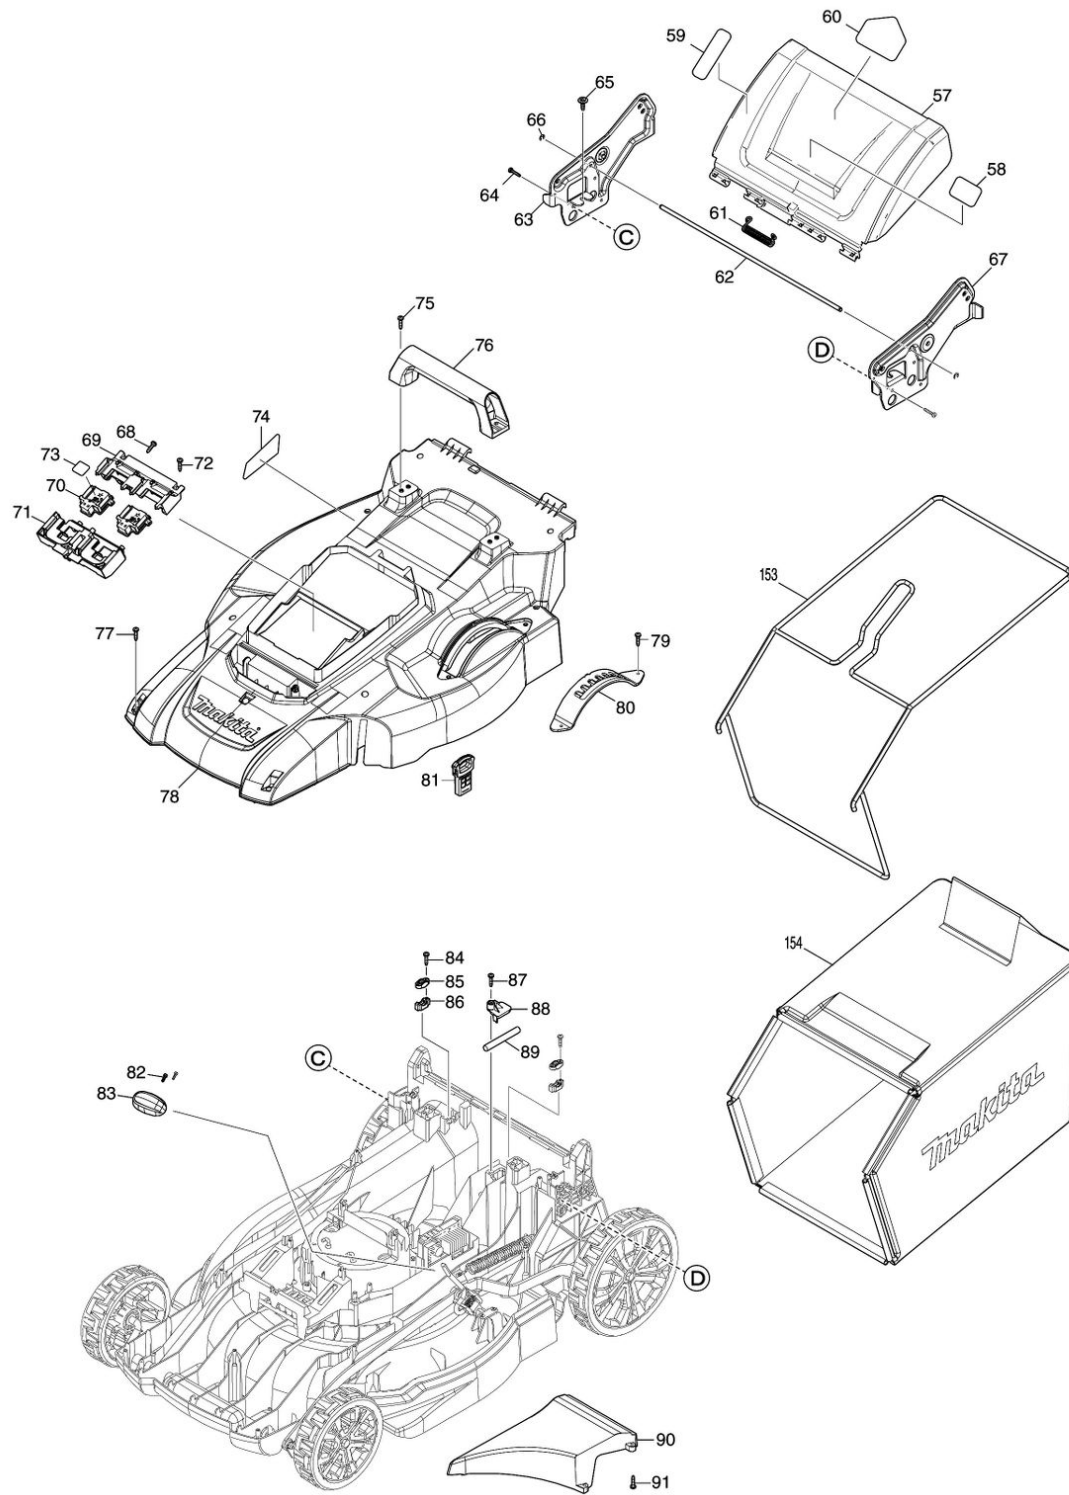

Model No.DLM539 530MM CORDLESS LAWN MOWER

Model No.DLM539 530MM CORDLESS LAWN MOWER

Model No.DLM539 530MM CORDLESS LAWN MOWER

Model No.DLM539 530MM CORDLESS LAWN MOWER