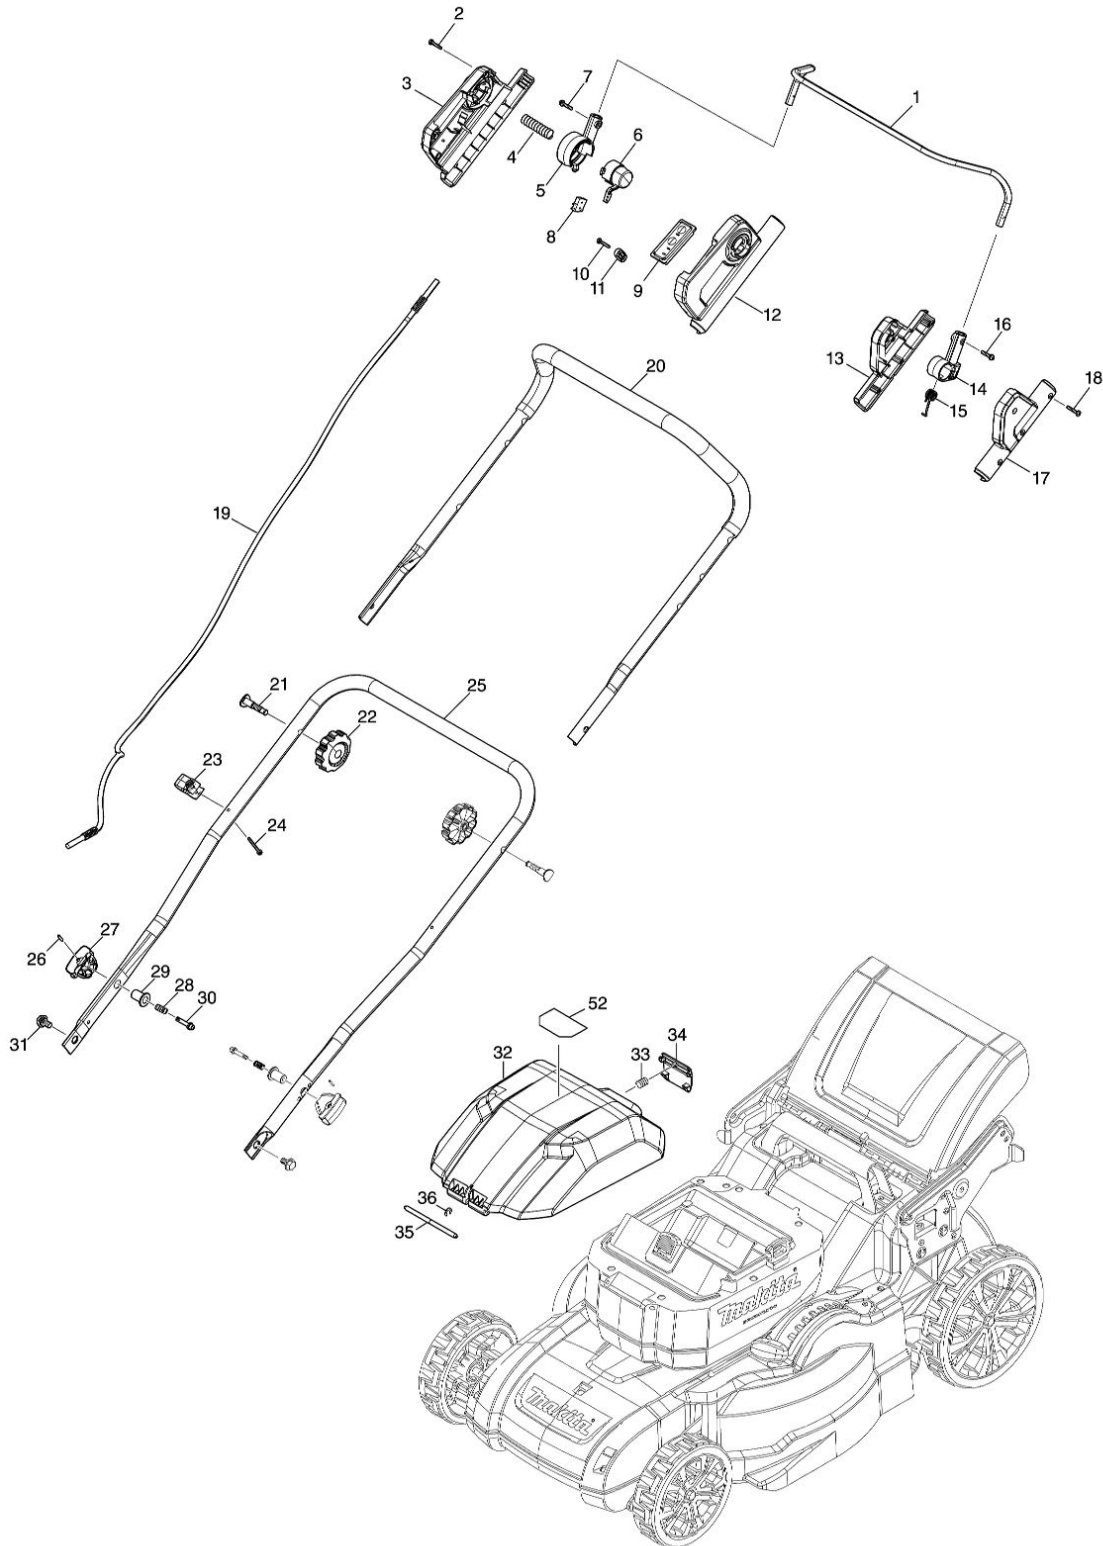

Model No.LM001J 480MM CORDLESS LAWN MOWER

Model No.LM001J 480MM CORDLESS LAWN MOWER

Model No.LM001J 480MM CORDLESS LAWN MOWER

Model No.LM001J 480MM CORDLESS LAWN MOWER