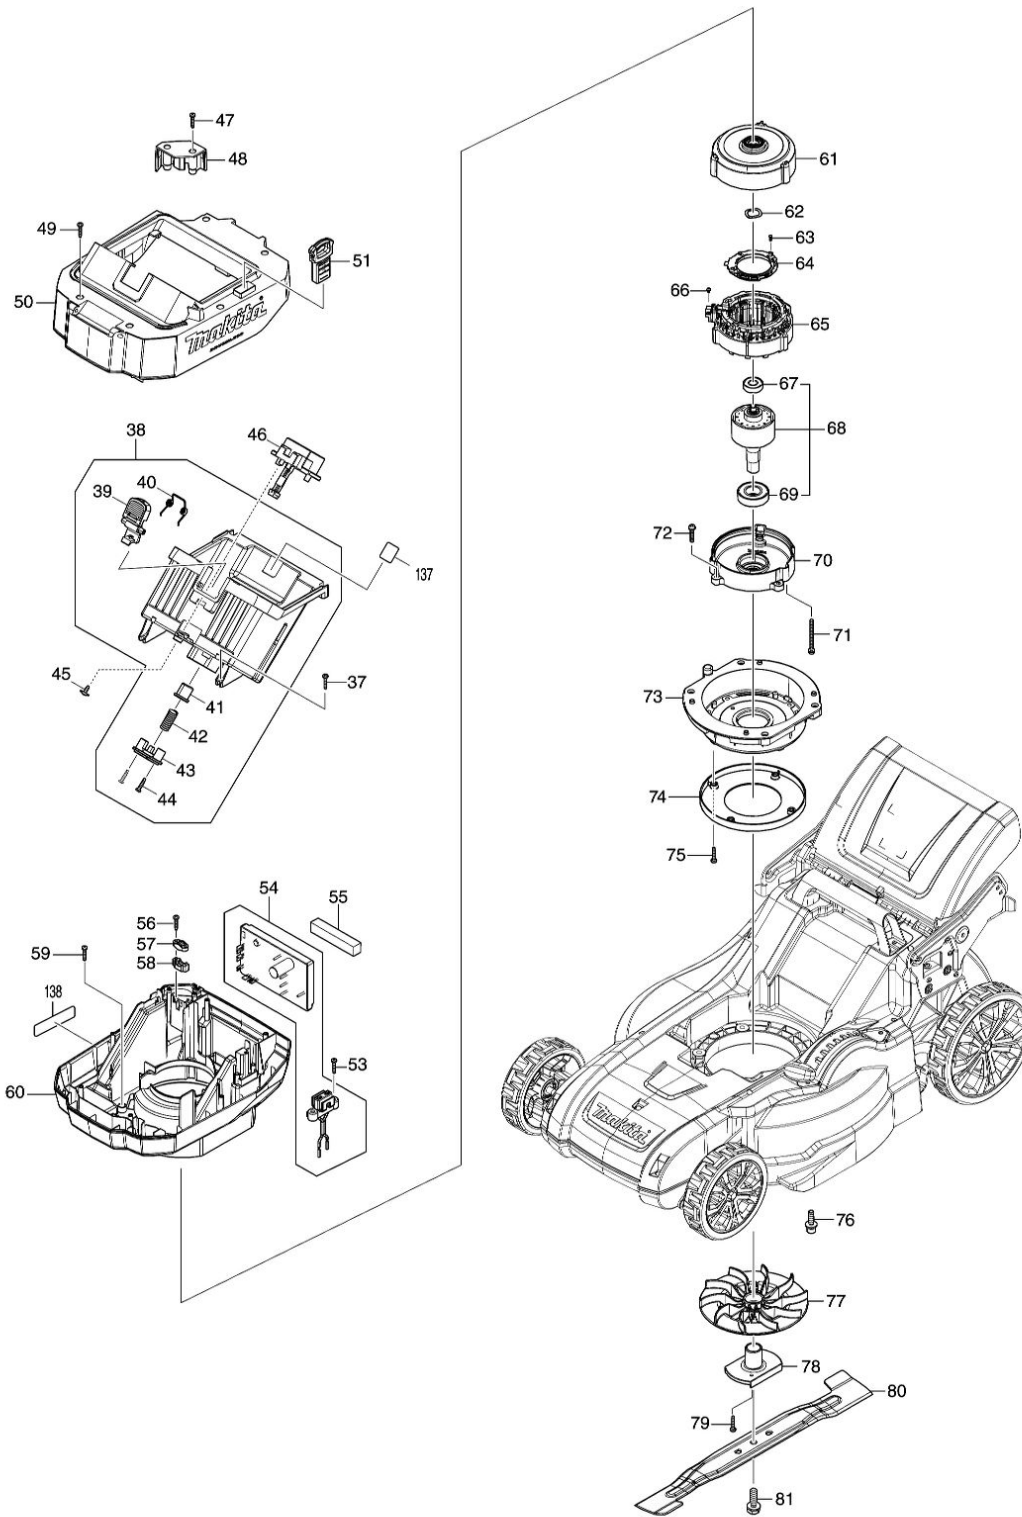

Model No.LM001J 480MM CORDLESS LAWN MOWER

Model No.LM001J 480MM CORDLESS LAWN MOWER

Model No.LM001J 480MM CORDLESS LAWN MOWER

Model No.LM001J 480MM CORDLESS LAWN MOWER