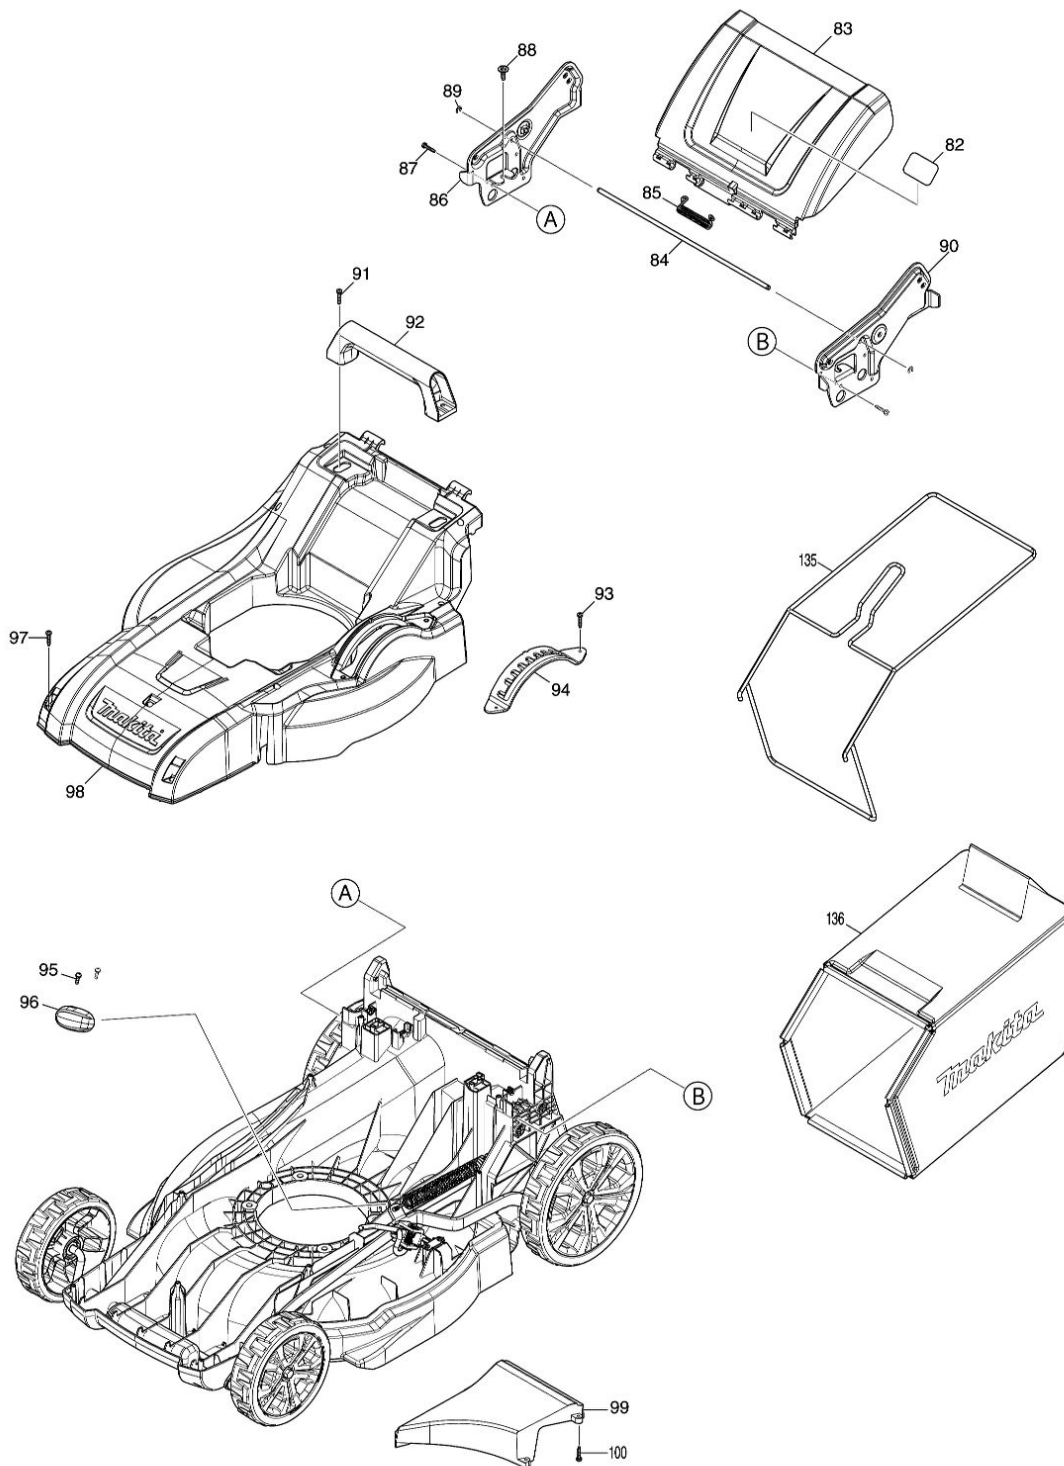

Model No.LM001J 480MM CORDLESS LAWN MOWER

Model No.LM001J 480MM CORDLESS LAWN MOWER

Model No.LM001J 480MM CORDLESS LAWN MOWER

Model No.LM001J 480MM CORDLESS LAWN MOWER