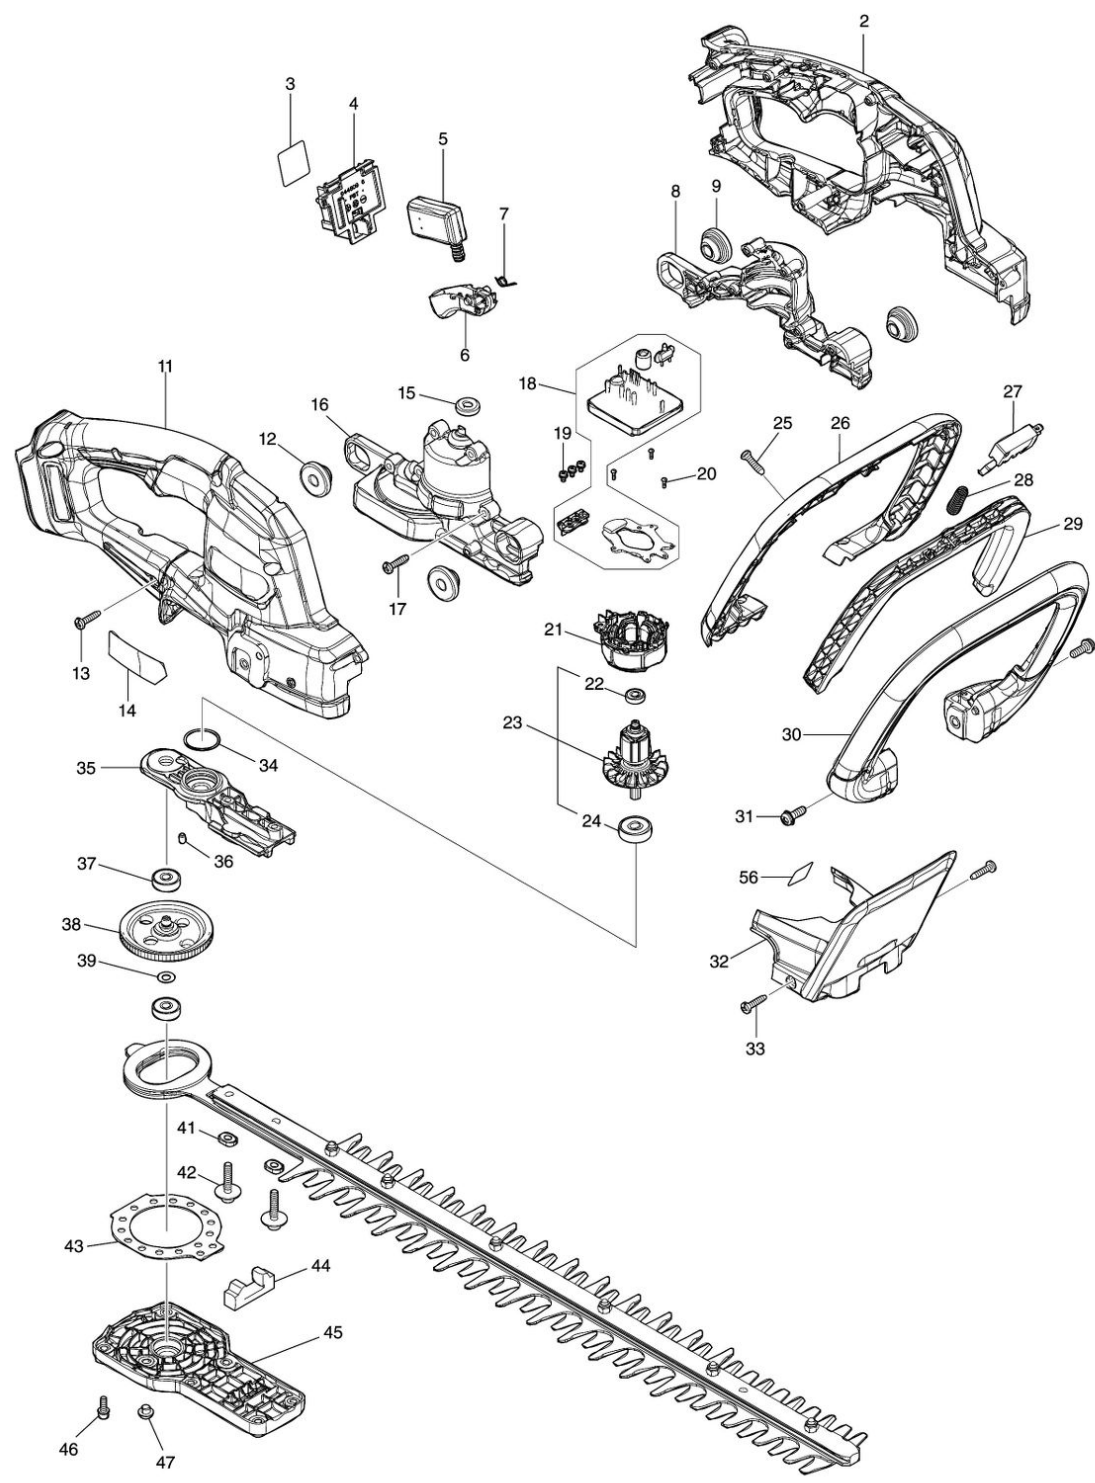

Model No.DUH506 500MM CORDLESS HEDGE TRIMMER

Model No.DUH506 500MM CORDLESS HEDGE TRIMMER