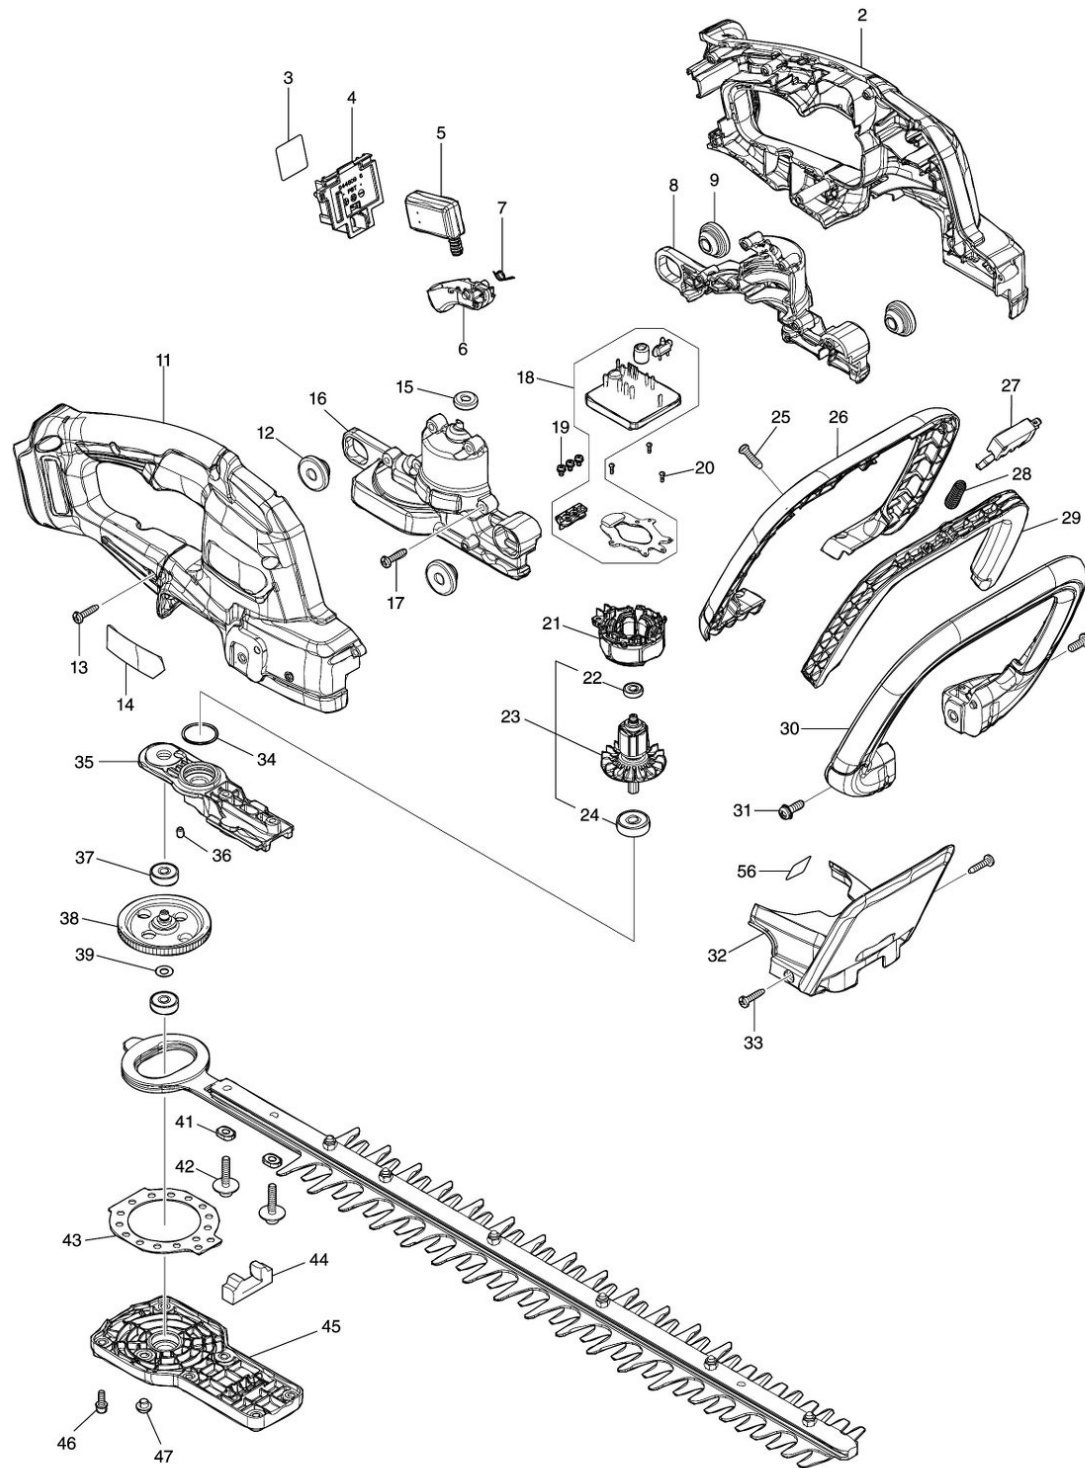

Model No.DUH506 500MM CORDLESS HEDGE TRIMMER

Model No.DUH506 500MM CORDLESS HEDGE TRIMMER