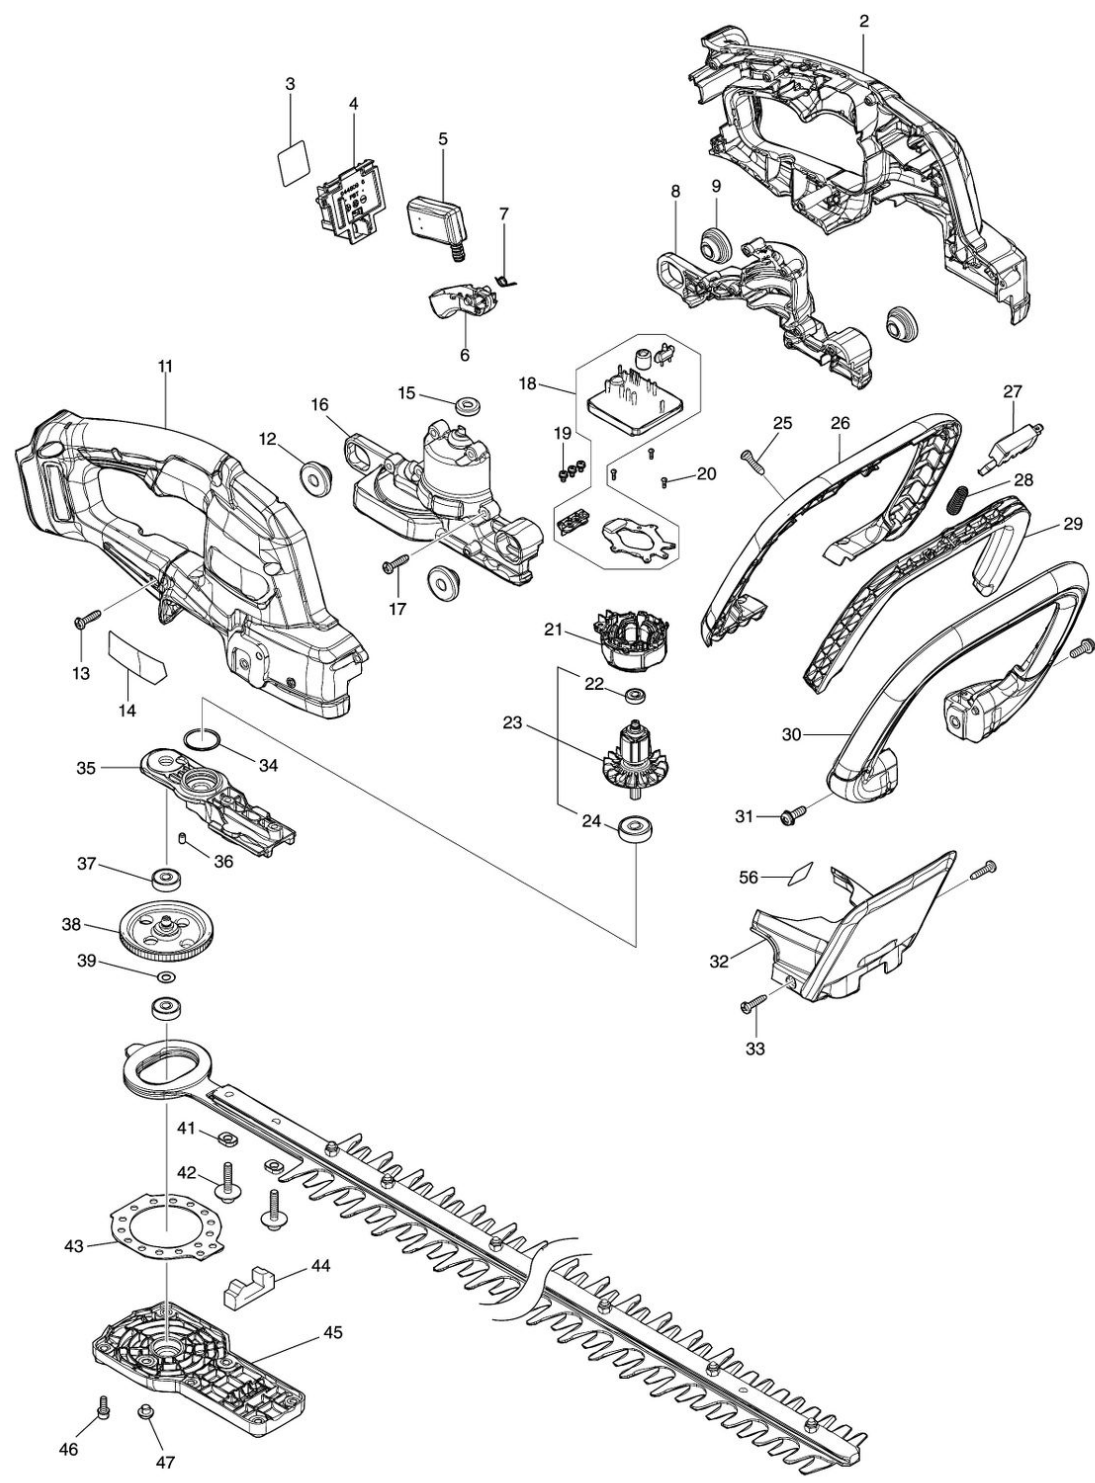

Model No.DUH606 500MM CORDLESS HEDGE TRIMMER

Model No.DUH606 500MM CORDLESS HEDGE TRIMMER