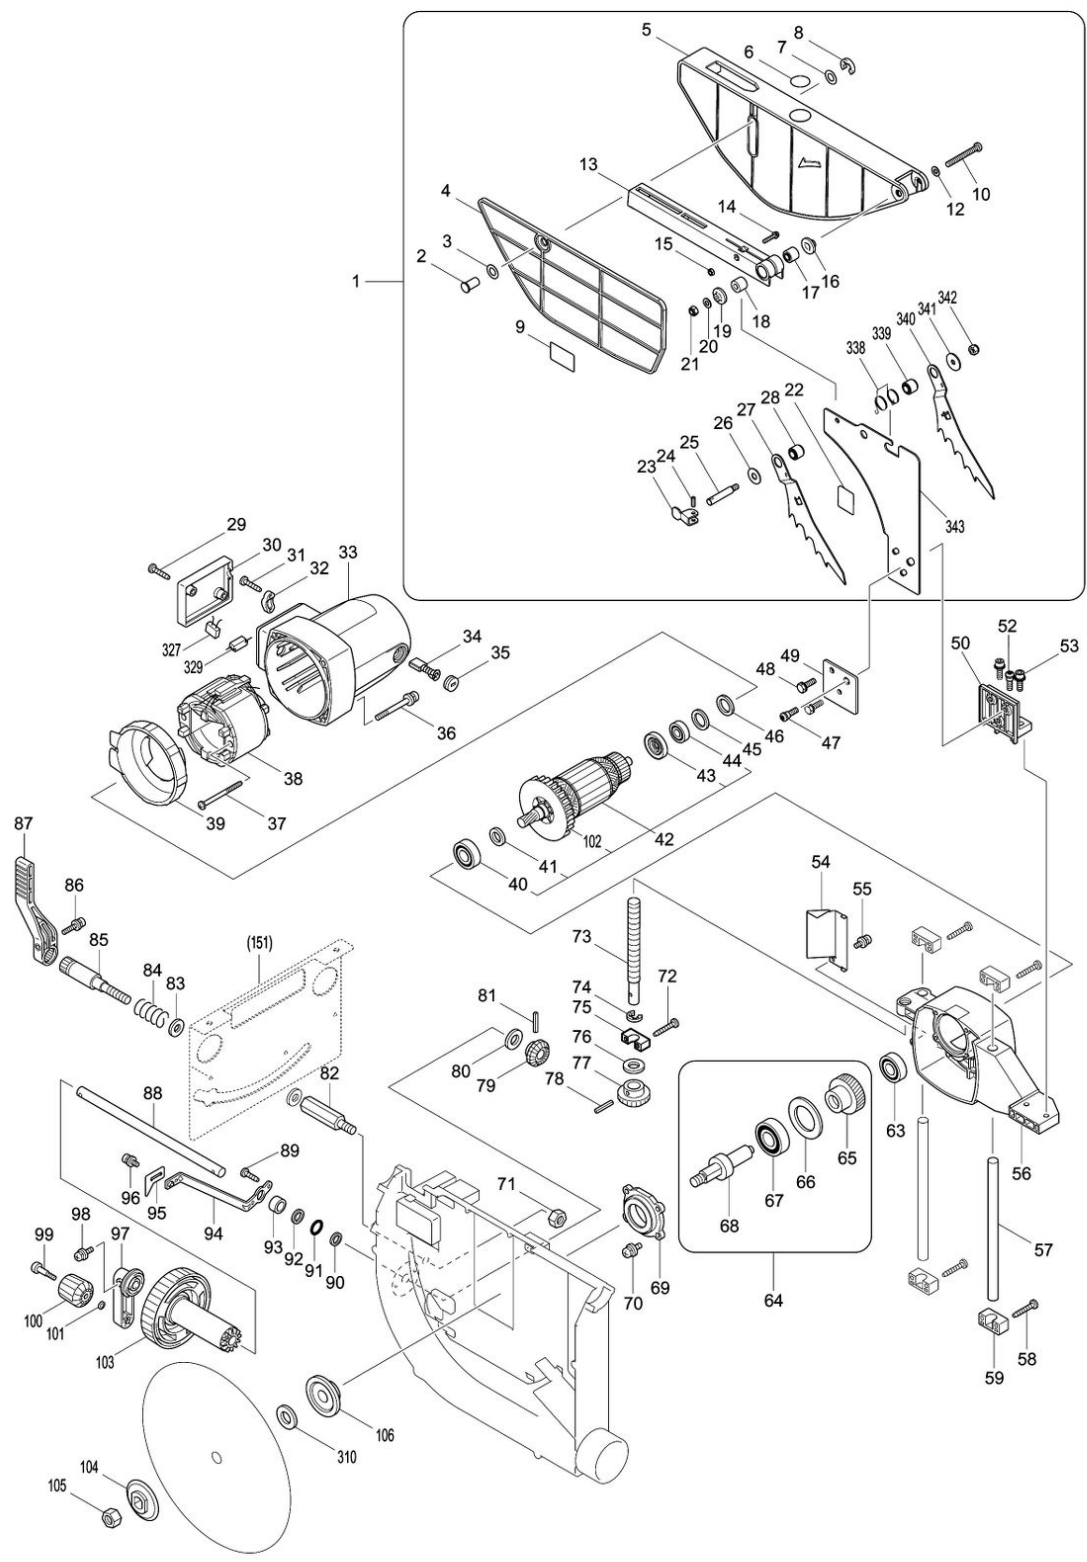

Model No.2704N 260MM TABLE SAW

Model No.2704N 260MM TABLE SAW

Model No.2704N 260MM TABLE SAW

Model No.2704N 260MM TABLE SAW