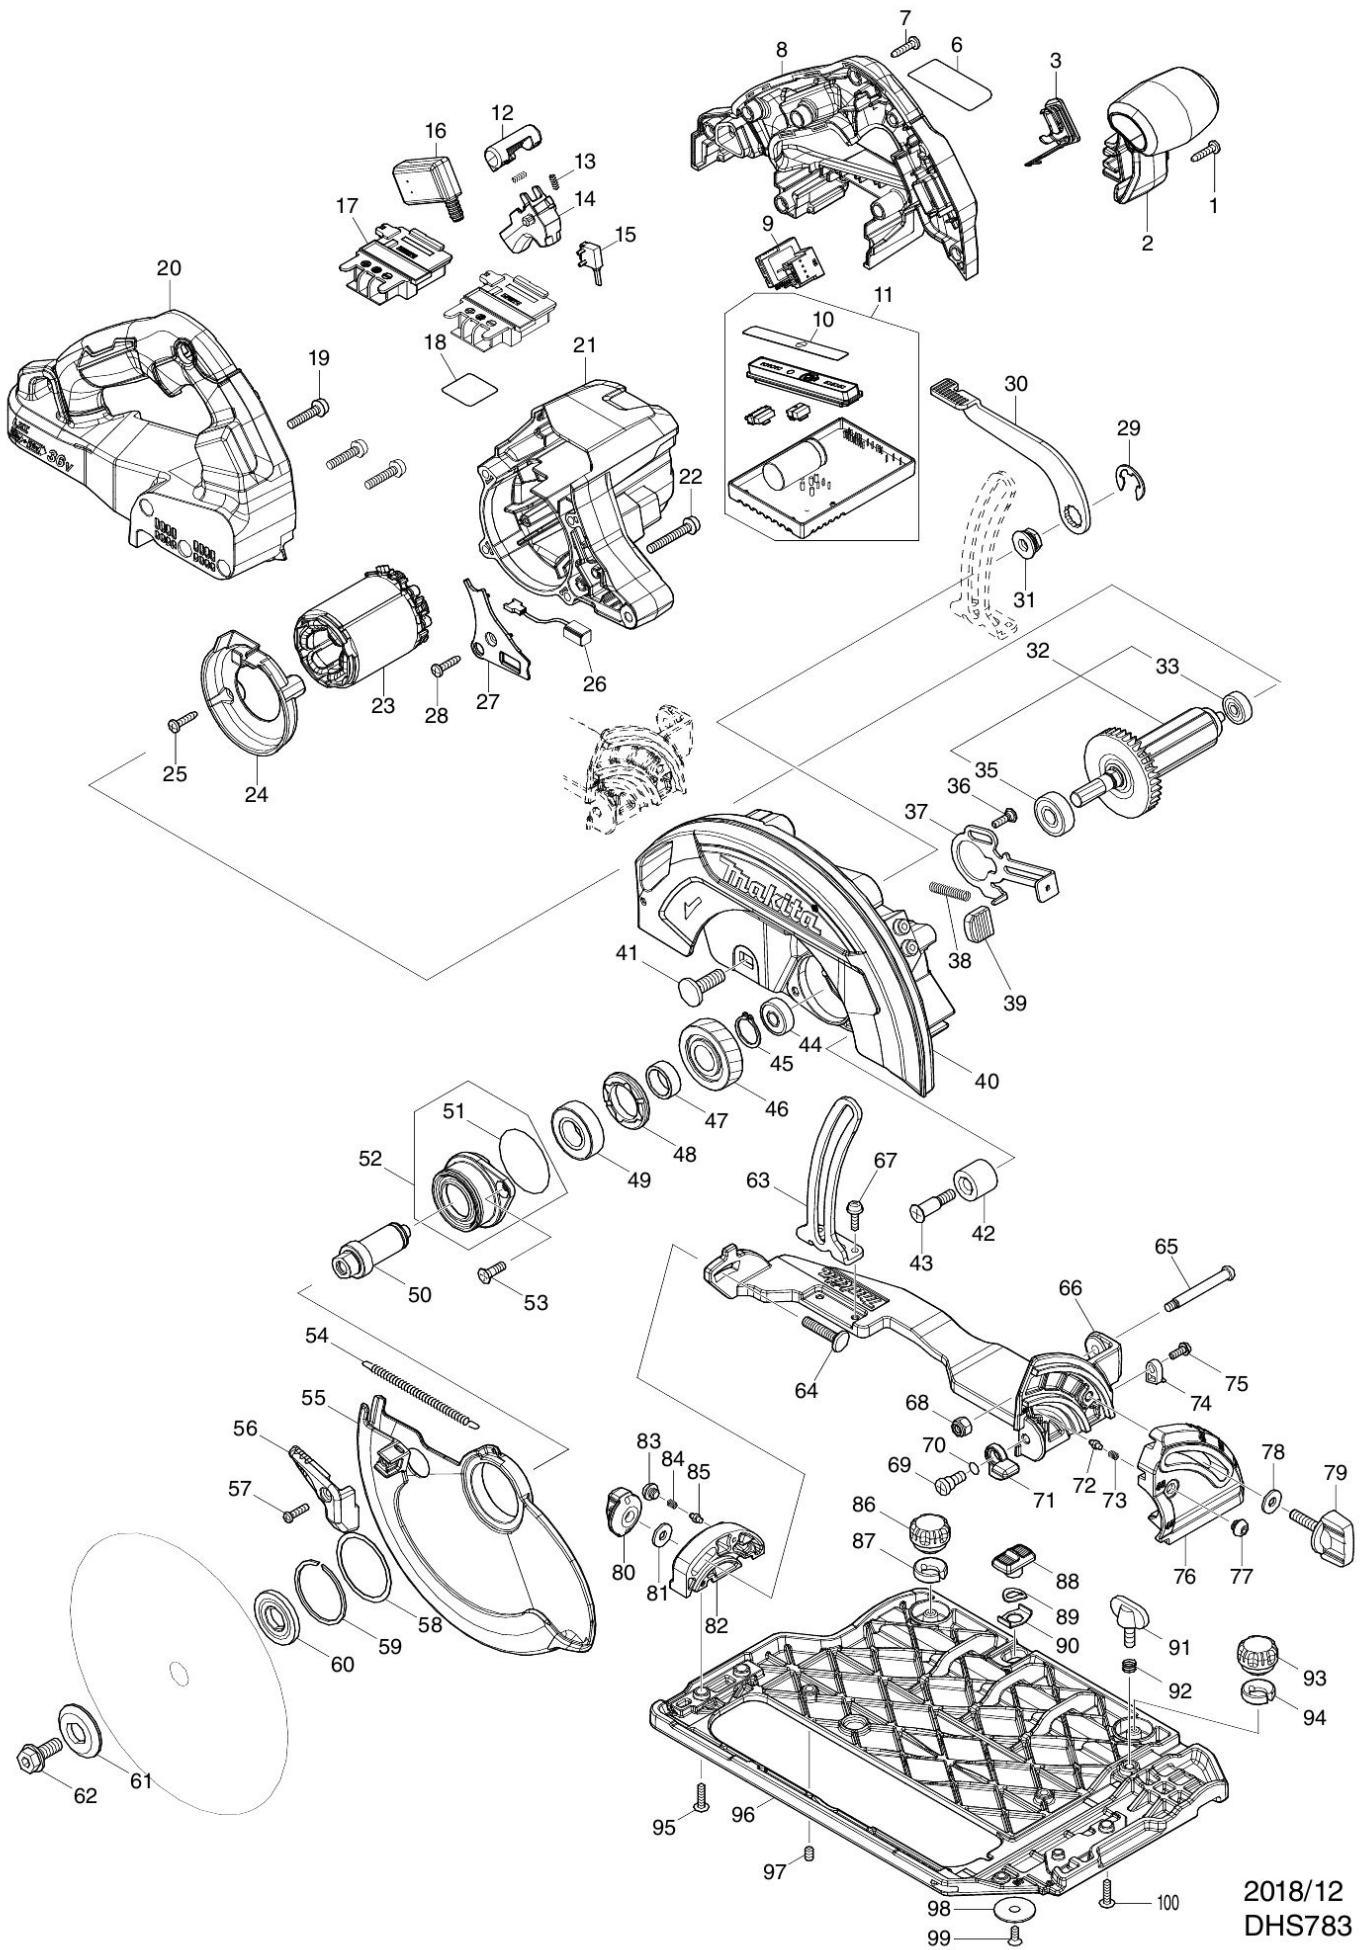

Partdrawing for DHS783ZJU - Cirkelzaag 190mm 2x18V

2018/12
DHS783