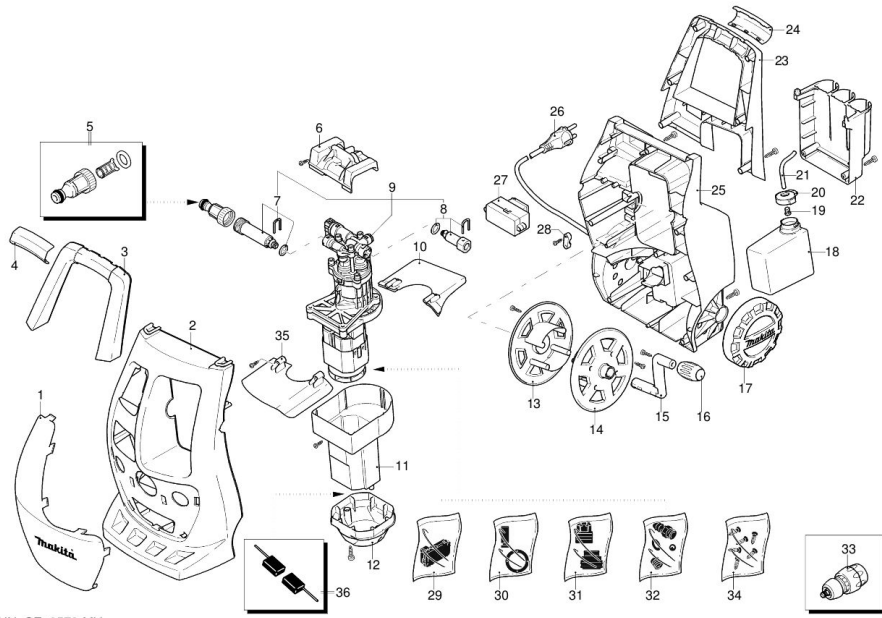

# Partdrawing for HW111 - Hogedrukreiniger

**Model HW 111**

Version:   
 Serial number:   
 Code: **13043**

07/12/2010

230 V - 50 Hz

schuko

UN\_CE\_0579-MV

Validity	Pos.	Code	Description	Q
	1	3640240	Green guard	1
	2	3640200	Casing	1
	3	3640220	Handle	1
	4	3640340	Knob	1
	5	3082130	Water coupling kit	1
	6	3640290	Support	1
	7	3640580	Suction kit	1
	8	3640730	Delivery kit	1
	9	3640700	Electric pump assembly	1
	10	3640330	Support	1
	11	3640310	Conveyor	1
	12	3320910	Cover	1
	13	3640250	Plate	1
	14	3640260	Plate	1
	15	3640270	Lever	1
	16	3640280	Knob	1
	17	3640780	Wheel	2
	18	3640380	Tank	1
	19	3440720	Filter	1
	20	3640390	Plug	1
	21	3640680	Pipe	1
	22	3640370	Accessories carrier	1
	23	3640230	Handle	1
	24	3640980	Knob	1
	25	3640210	Base	1
	26	3320620	Cable	1
	27	3640750	Switch	1
	28	3320200	Cable gland	1
	29	3640720	TSS kit	1
	30	3640710	Piston + seals kit	1
	31	3640550	Water seal kit	1
	32	3640740	Detergent suction kit	1
	33	3082661	Fitting	1
	34	3640690	Screw kit	1
	35	3640331	Support kit	1
	36	3641000	Brush kit for motor	1

## Model HW 111

Version:

Serial number:

Code: **13043**

230 V - 50 Hz

schuko

Validity	Pos.	Code	Description	Q
	1	3320152	Gun	1
	2	3320130	Extension	1
	3	3640650	Lance+lance head	1
	4	3320120	Lance+rotopower	1
	5	3640670	Lance head	1
	6	3640950	Fixed brush	1
	7	3640660	High pressure hose	1