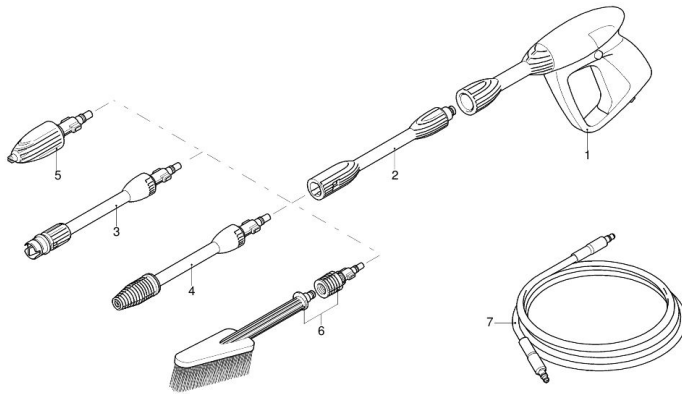

## Model HW 111

Version:

Serial number:

Code: **13043**

230 V - 50 Hz

schuko

Validity	Pos.	Code	Description	Q
	1	3320152	Gun	1
	2	3320130	Extension	1
	3	3640650	Lance+lance head	1
	4	3320120	Lance+rotopower	1
	5	3640670	Lance head	1
	6	3640950	Fixed brush	1
	7	3640660	High pressure hose	1