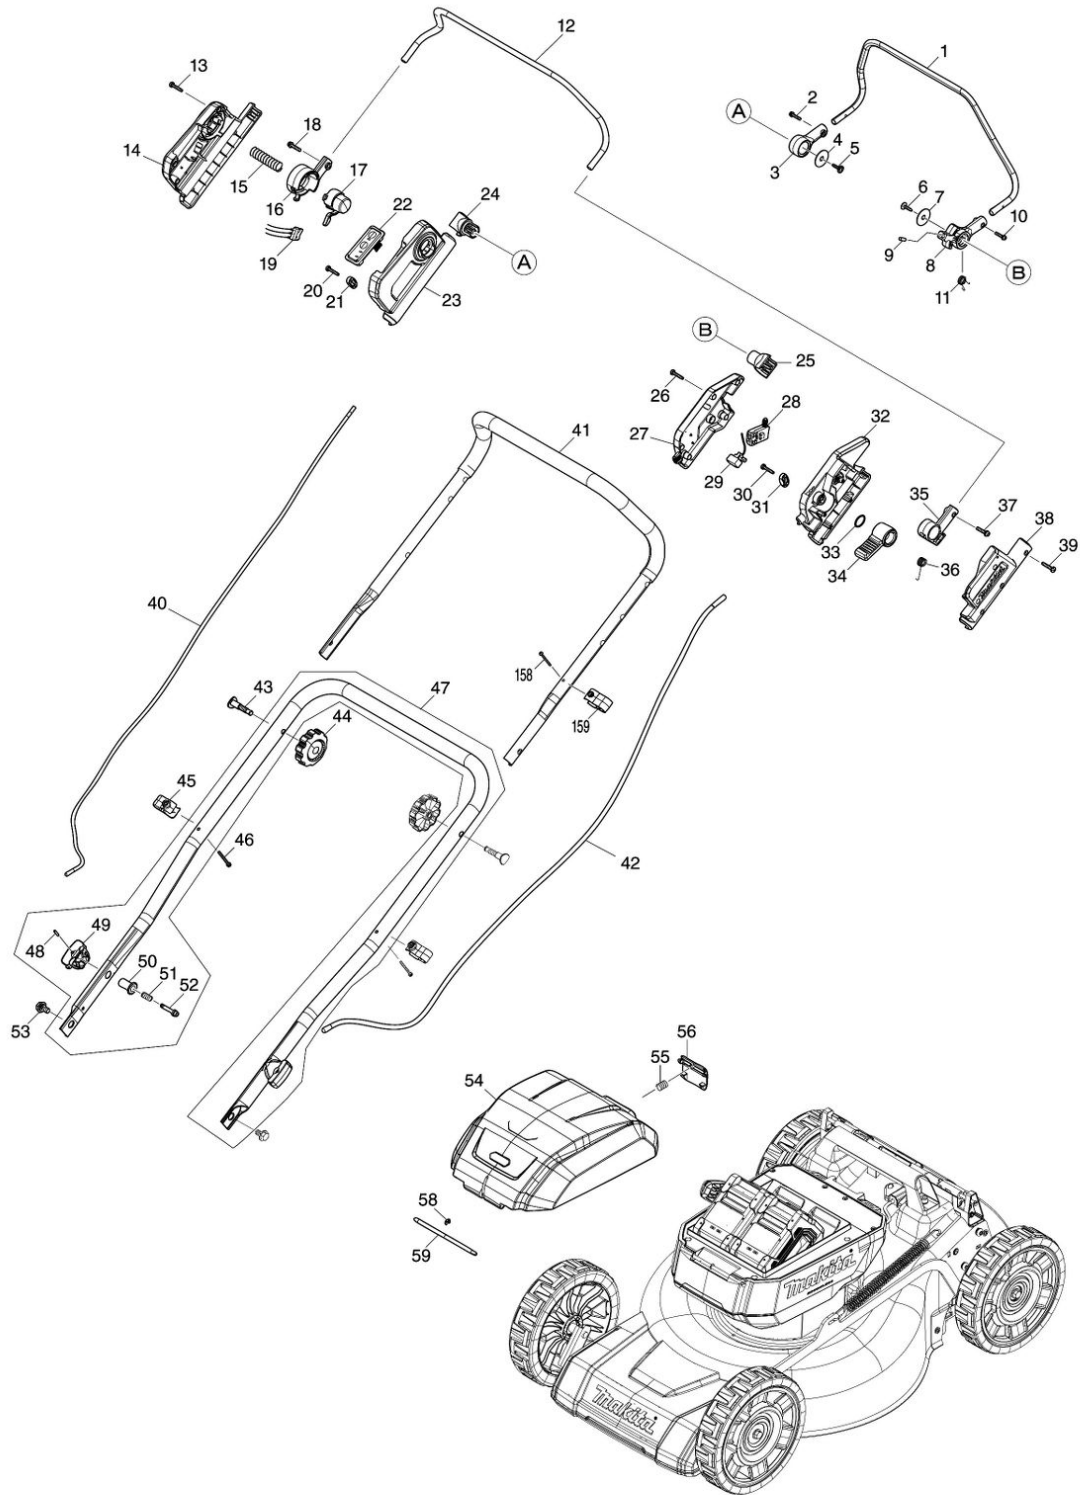

Model No.LM001G 480MM CORDLESS LAWN MOWER

Model No.LM001G 480MM CORDLESS LAWN MOWER