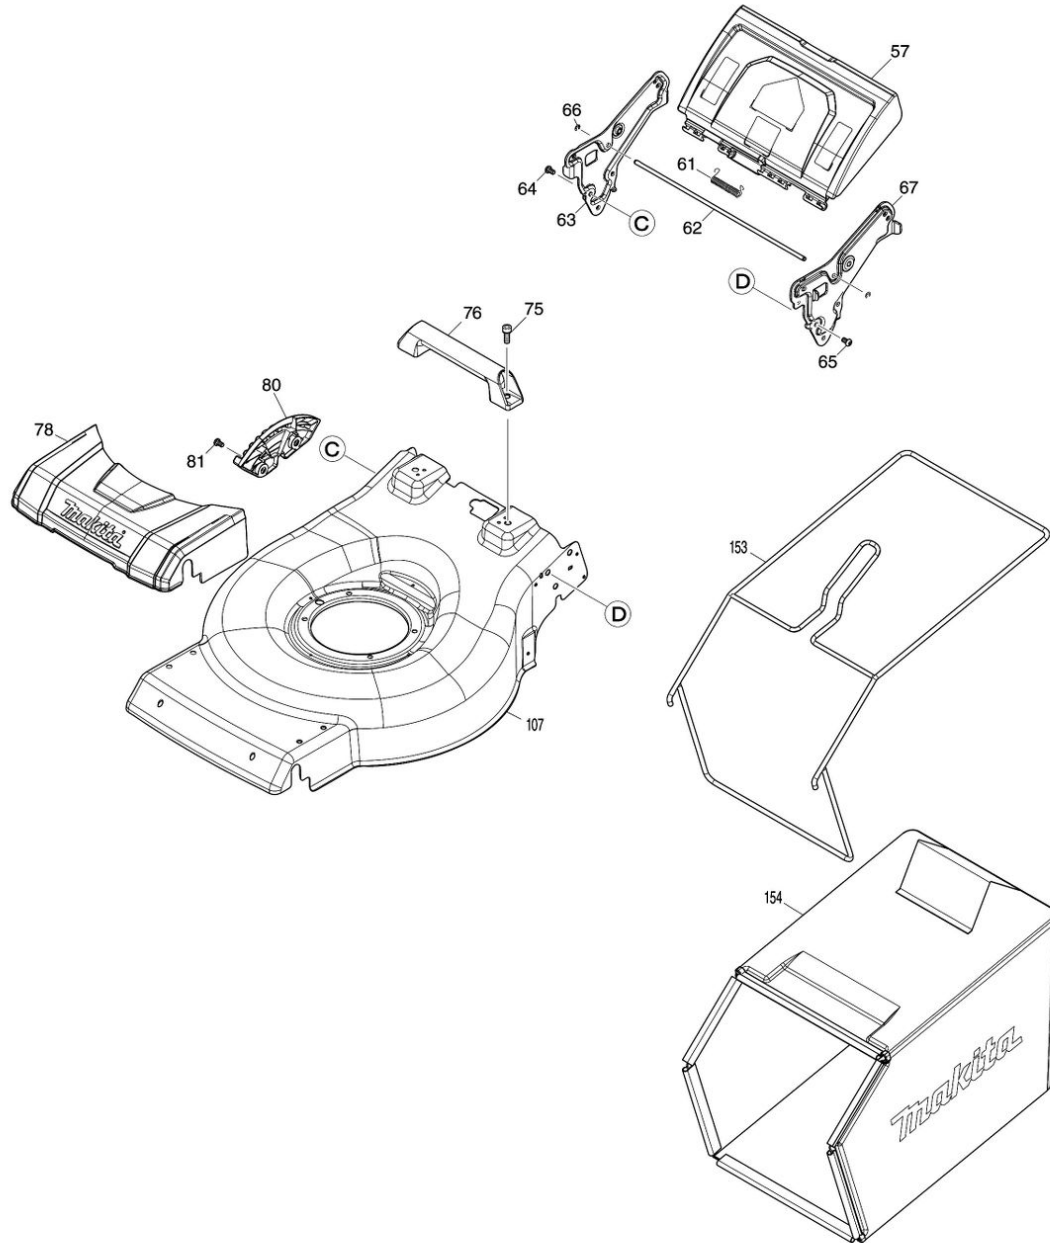

Model No.LM002G 530MM CORDLESS LAWN MOWER

Model No.LM002G 530MM CORDLESS LAWN MOWER

Model No.LM002G 530MM CORDLESS LAWN MOWER