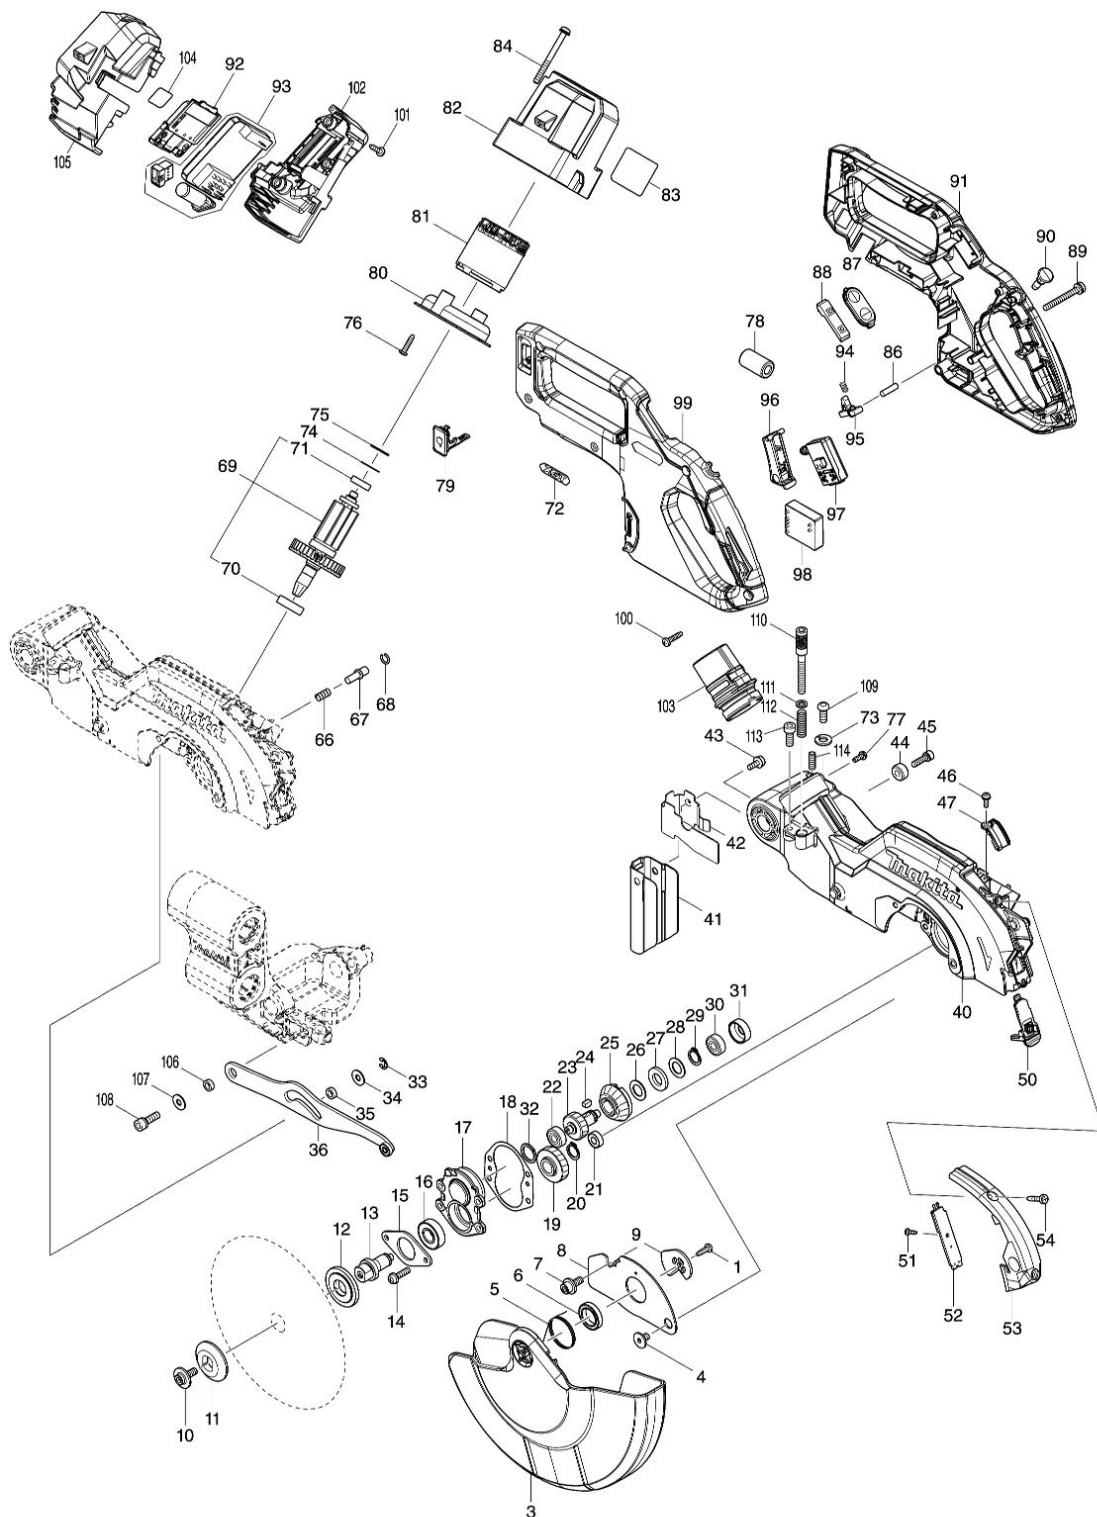

Model No.LS002G 216MM DC SLIDE CPD. MITER SAW

Model No.LS002G 216MM DC SLIDE CPD. MITER SAW