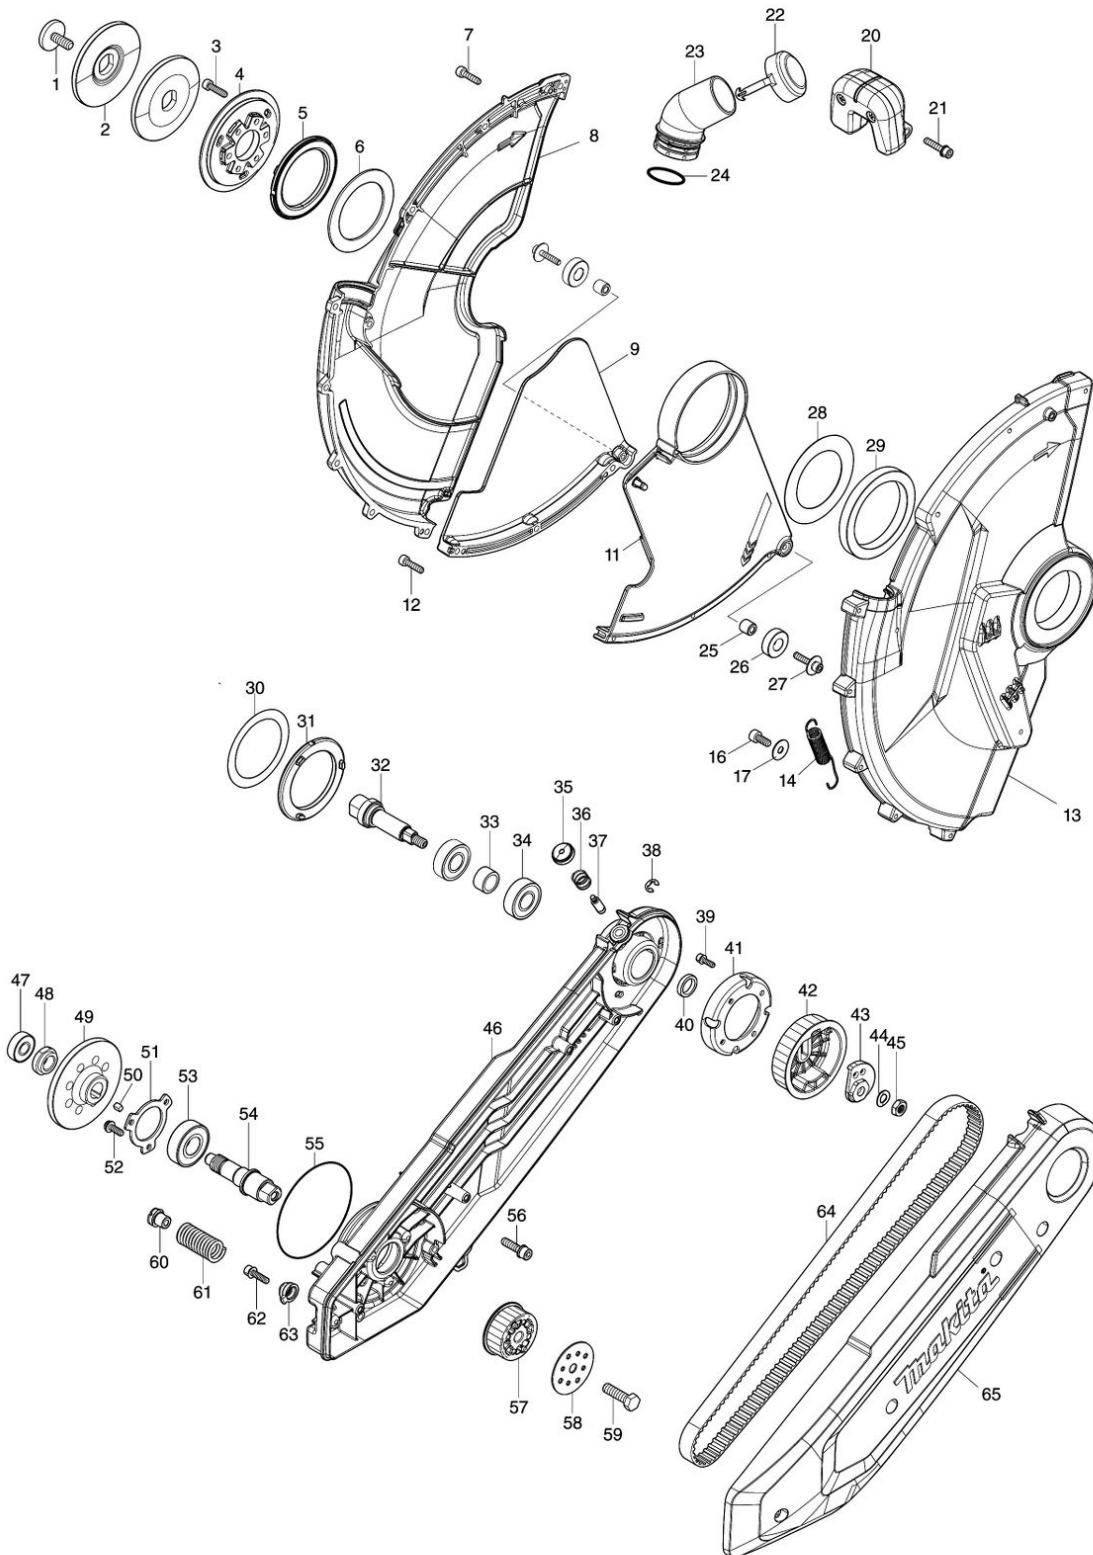

Model No.CE002G 355MM CORDLESS POWER CUTTER

Model No.CE002G 355MM CORDLESS POWER CUTTER

Model No.CE002G 355MM CORDLESS POWER CUTTER