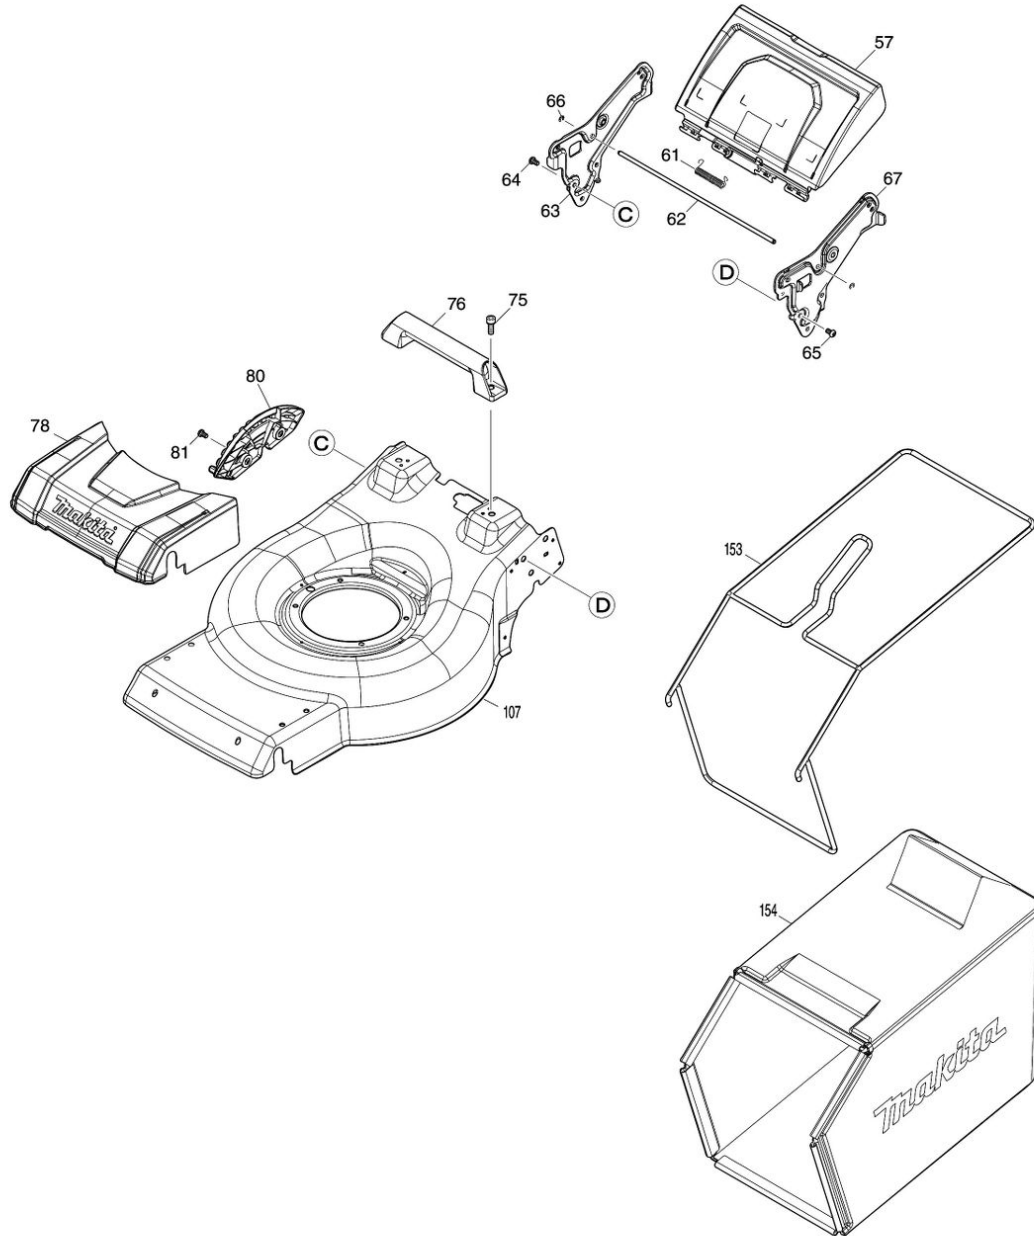

Model No.LM003J 480MM CORDLESS LAWN MOWER

Model No.LM003J 480MM CORDLESS LAWN MOWER

Model No.LM003J 480MM CORDLESS LAWN MOWER

Model No.LM003J 480MM CORDLESS LAWN MOWER