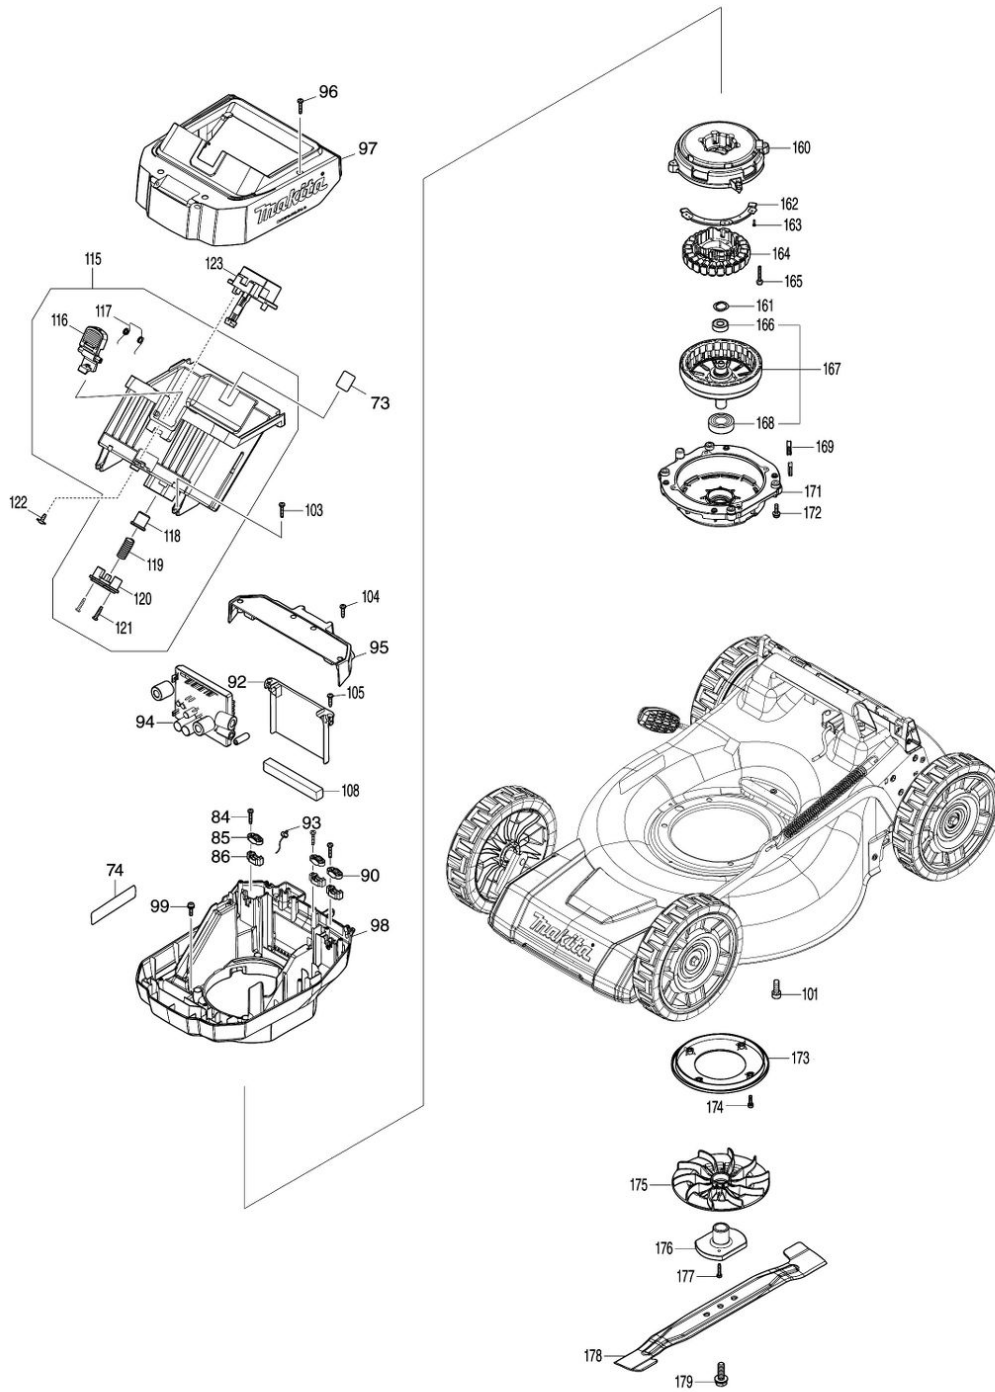

Model No.LM003J 480MM CORDLESS LAWN MOWER

Model No.LM003J 480MM CORDLESS LAWN MOWER

Model No.LM003J 480MM CORDLESS LAWN MOWER

Model No.LM003J 480MM CORDLESS LAWN MOWER